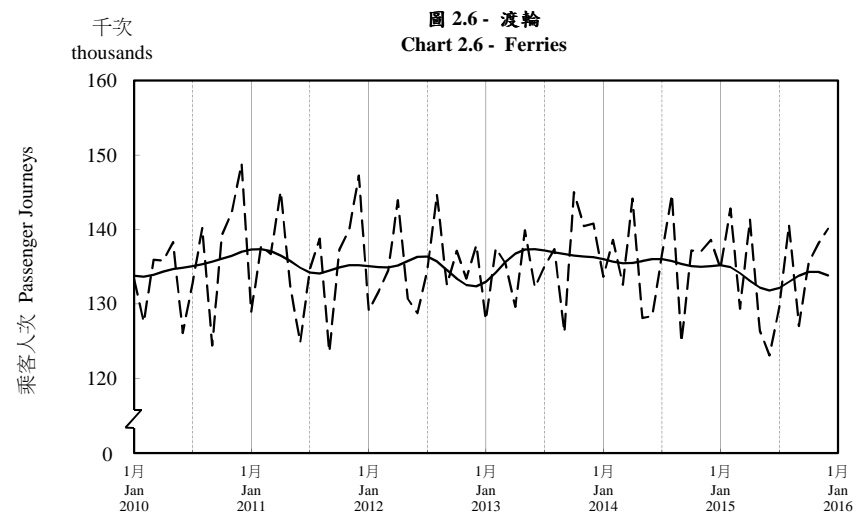

按月劃分的平均每日乘客人次趨勢 Trend of Average Daily Passenger Journeys by Month

2015/12

註：(1) 包括港鐵線路、機場快線及輕鐵。
Note: (1) Including MTR Lines, Airport Express Line and Light Rail.

--- 平均每日 Average Daily
—— 趨勢 Trend

趨勢：以「X-12自迴歸-求和-移動平均」方法估算
Trend : Estimated by X-12 ARIMA Method