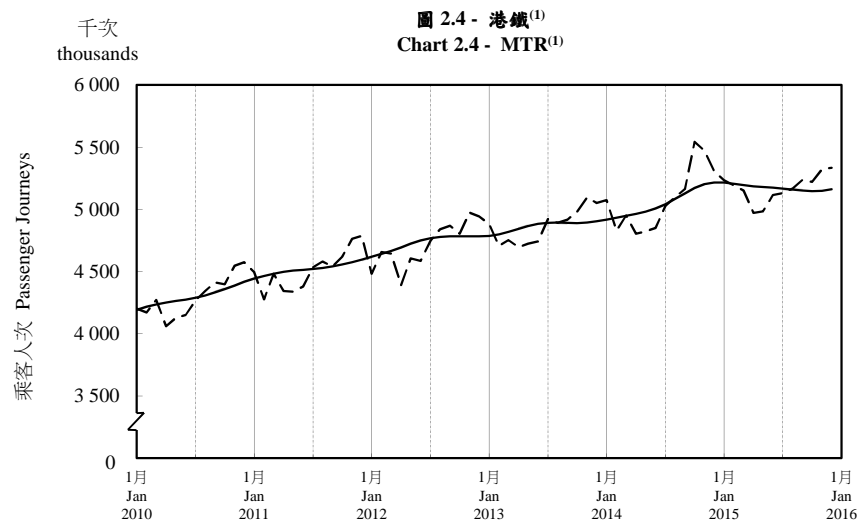

按月劃分的平均每日乘客人次趨勢 Trend of Average Daily Passenger Journeys by Month

2015/12

註：(1) 包括港鐵線路、機場快線及輕鐵。
Note: (1) Including MTR Lines, Airport Express Line and Light Rail.

--- 平均每日 Average Daily
—— 趨勢 Trend

趨勢：以「X-12自迴歸-求和-移動平均」方法估算
Trend : Estimated by X-12 ARIMA Method