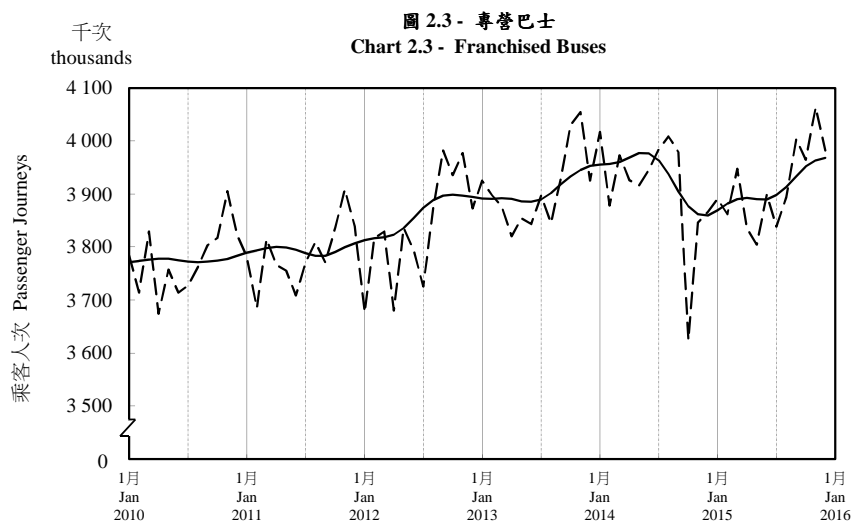

按月劃分的平均每日乘客人次趨勢 Trend of Average Daily Passenger Journeys by Month

2015/12

註：(1) 包括港鐵線路、機場快線及輕鐵。
Note: (1) Including MTR Lines, Airport Express Line and Light Rail.

--- 平均每日 Average Daily
—— 趨勢 Trend

趨勢：以「X-12自迴歸-求和-移動平均」方法估算
Trend : Estimated by X-12 ARIMA Method