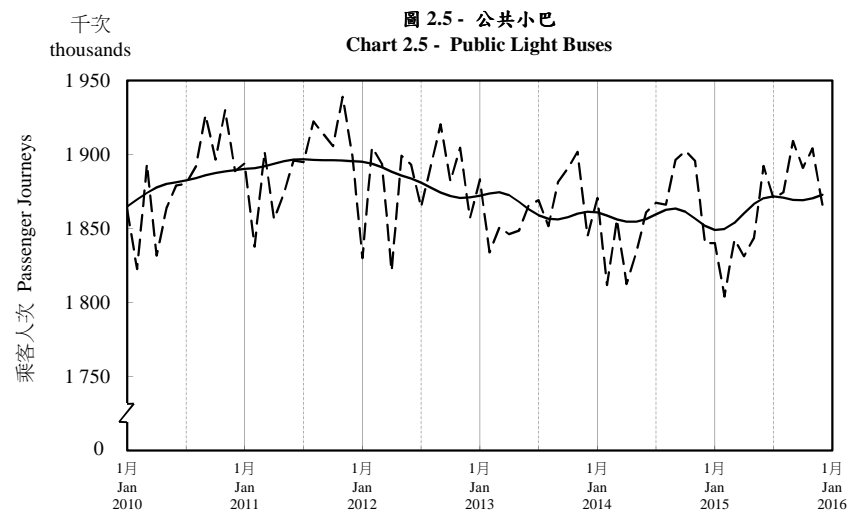

按月劃分的平均每日乘客人次趨勢 Trend of Average Daily Passenger Journeys by Month

2015/12

註：(1) 包括港鐵線路、機場快線及輕鐵。
Note: (1) Including MTR Lines, Airport Express Line and Light Rail.

--- 平均每日 Average Daily
—— 趨勢 Trend

趨勢：以「X-12自迴歸-求和-移動平均」方法估算
Trend : Estimated by X-12 ARIMA Method