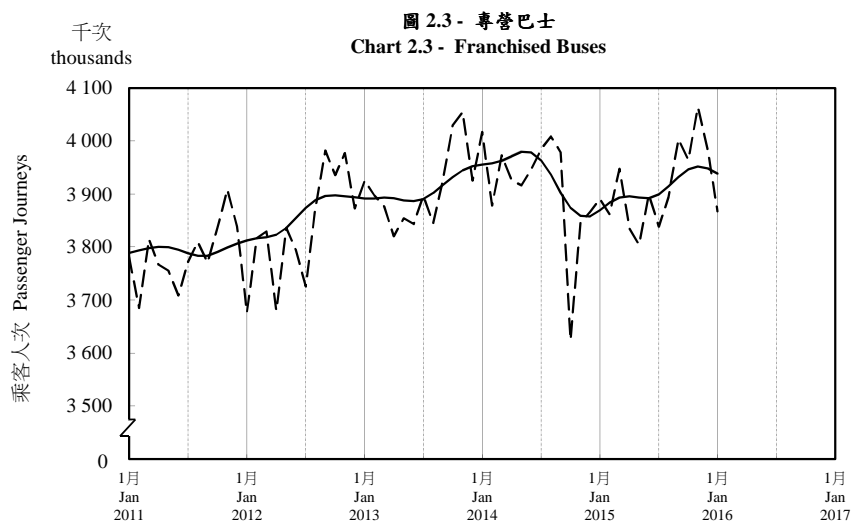

## 按月劃分的平均每日乘客人次趨勢 Trend of Average Daily Passenger Journeys by Month

2016/01

註：(1) 包括港鐵線路、機場快線及輕鐵。  
Note: (1) Including MTR Lines, Airport Express Line and Light Rail.

--- 平均每日 Average Daily  
—— 趨勢 Trend

趨勢：以「X-12自迴歸-求和-移動平均」方法估算  
Trend : Estimated by X-12 ARIMA Method