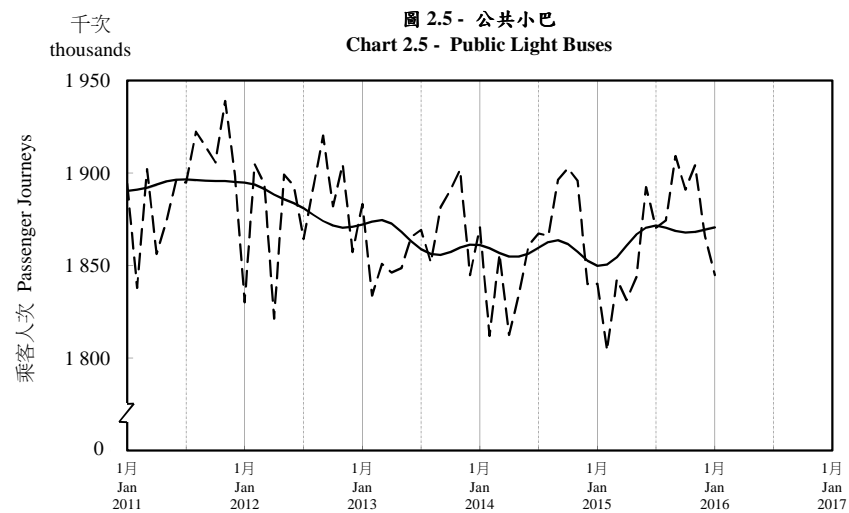

## 按月劃分的平均每日乘客人次趨勢 Trend of Average Daily Passenger Journeys by Month

2016/01

註：(1) 包括港鐵線路、機場快線及輕鐵。  
Note: (1) Including MTR Lines, Airport Express Line and Light Rail.

--- 平均每日 Average Daily  
—— 趨勢 Trend

趨勢：以「X-12自迴歸-求和-移動平均」方法估算  
Trend : Estimated by X-12 ARIMA Method