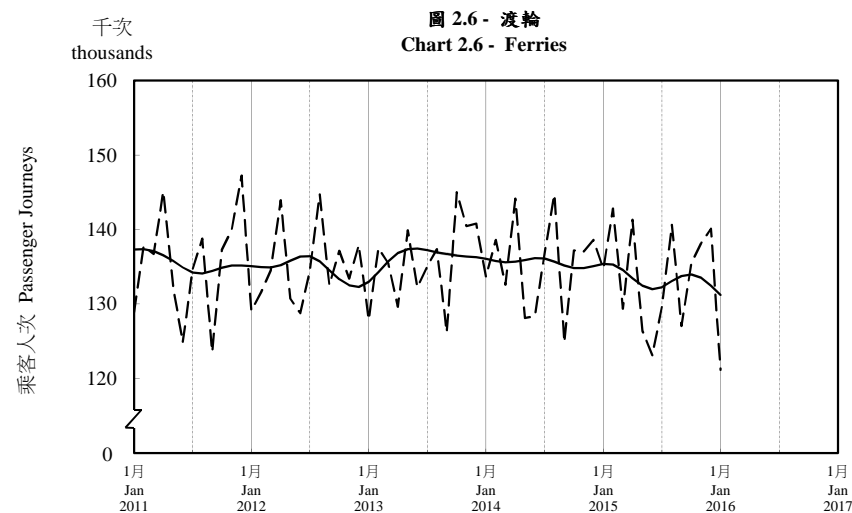

## 按月劃分的平均每日乘客人次趨勢 Trend of Average Daily Passenger Journeys by Month

2016/01

註：(1) 包括港鐵線路、機場快線及輕鐵。  
Note: (1) Including MTR Lines, Airport Express Line and Light Rail.

--- 平均每日 Average Daily  
—— 趨勢 Trend

趨勢：以「X-12自迴歸-求和-移動平均」方法估算  
Trend : Estimated by X-12 ARIMA Method