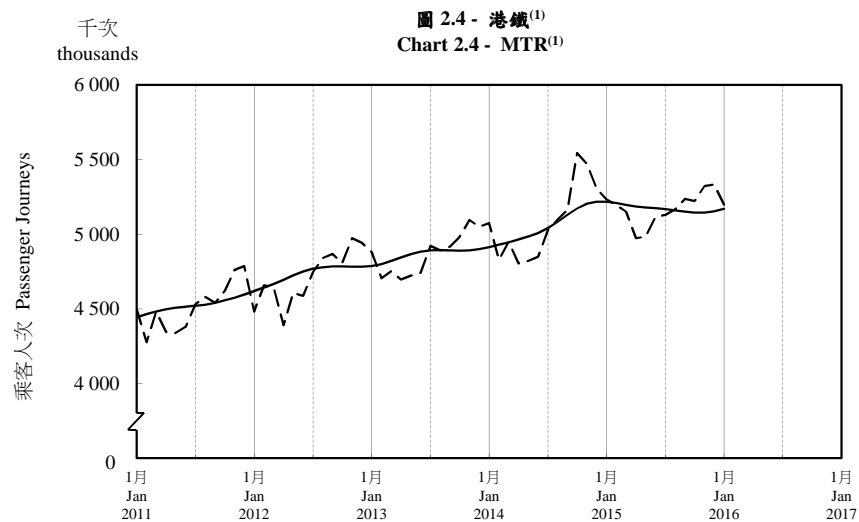

## 按月劃分的平均每日乘客人次趨勢 Trend of Average Daily Passenger Journeys by Month

2016/01

註：(1) 包括港鐵線路、機場快線及輕鐵。  
Note: (1) Including MTR Lines, Airport Express Line and Light Rail.

--- 平均每日 Average Daily  
—— 趨勢 Trend

趨勢：以「X-12自迴歸-求和-移動平均」方法估算  
Trend : Estimated by X-12 ARIMA Method