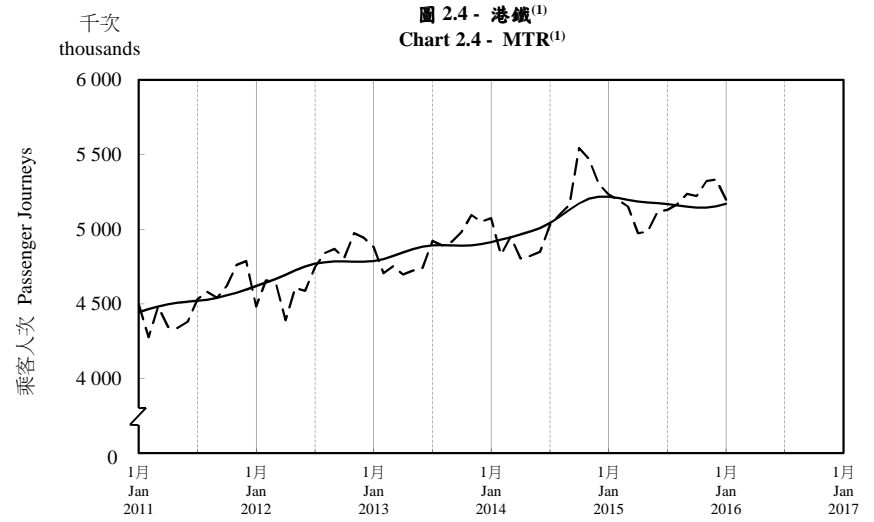

按月劃分的平均每日乘客人次趨勢 Trend of Average Daily Passenger Journeys by Month

2016/01

註：(1) 包括港鐵線路、機場快線及輕鐵。
Note: (1) Including MTR Lines, Airport Express Line and Light Rail.

--- 平均每日 Average Daily
—— 趨勢 Trend

趨勢：以「X-12自迴歸-求和-移動平均」方法估算
Trend : Estimated by X-12 ARIMA Method