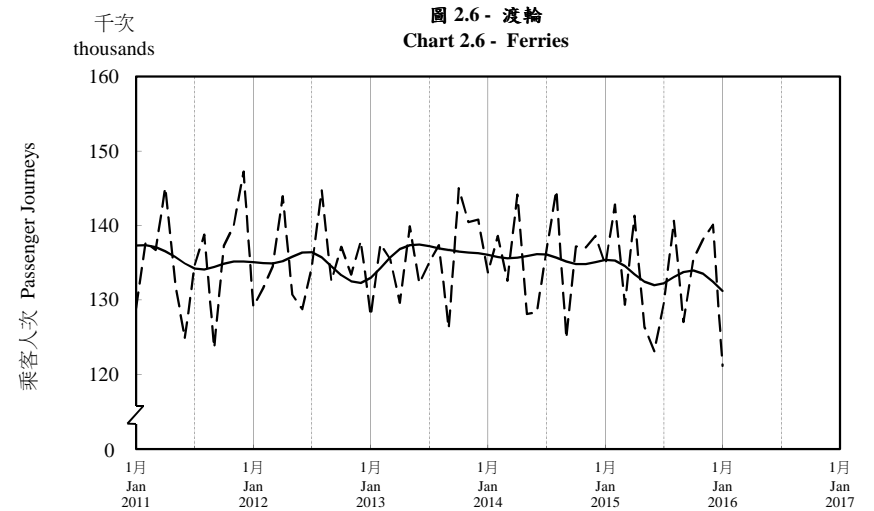

按月劃分的平均每日乘客人次趨勢 Trend of Average Daily Passenger Journeys by Month

2016/01

註：(1) 包括港鐵線路、機場快線及輕鐵。
Note: (1) Including MTR Lines, Airport Express Line and Light Rail.

--- 平均每日 Average Daily
—— 趨勢 Trend

趨勢：以「X-12自迴歸-求和-移動平均」方法估算
Trend : Estimated by X-12 ARIMA Method