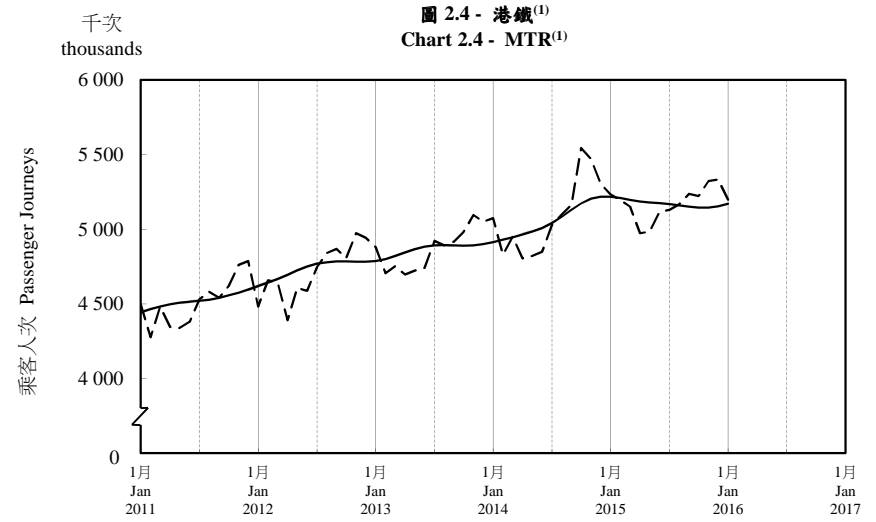

按月劃分的平均每日乘客人次趨勢 Trend of Average Daily Passenger Journeys by Month

2016/01

註：(1) 包括港鐵線路、機場快線及輕鐵。
Note: (1) Including MTR Lines, Airport Express Line and Light Rail.

--- 平均每日 Average Daily
—— 趨勢 Trend

趨勢：以「X-12自迴歸-求和-移動平均」方法估算
Trend : Estimated by X-12 ARIMA Method