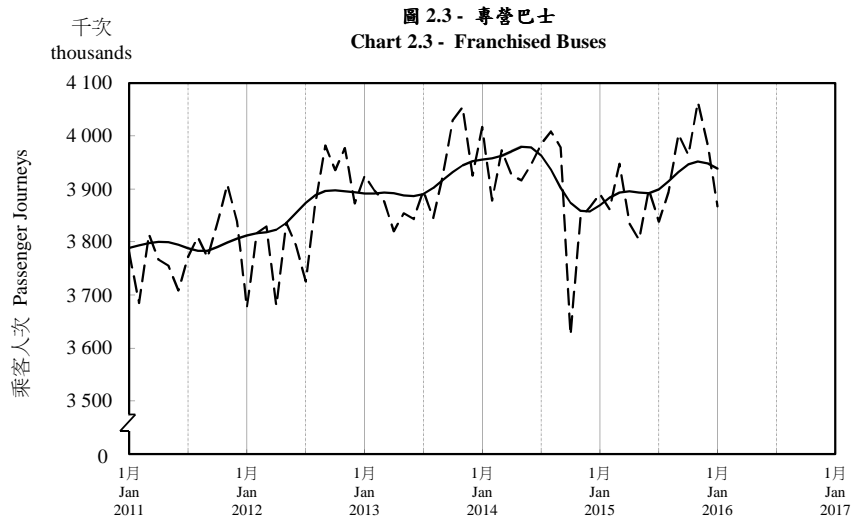

按月劃分的平均每日乘客人次趨勢 Trend of Average Daily Passenger Journeys by Month

2016/01

註：(1) 包括港鐵線路、機場快線及輕鐵。
Note: (1) Including MTR Lines, Airport Express Line and Light Rail.

--- 平均每日 Average Daily
—— 趨勢 Trend

趨勢：以「X-12自迴歸-求和-移動平均」方法估算
Trend : Estimated by X-12 ARIMA Method