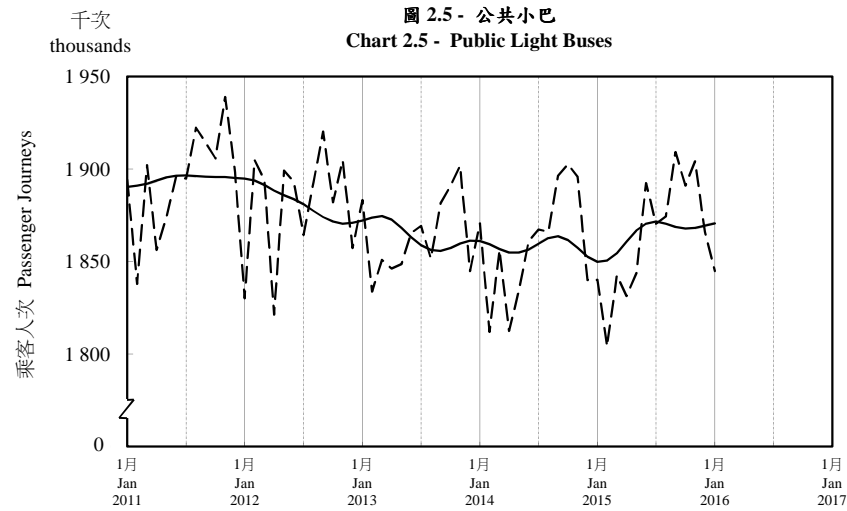

按月劃分的平均每日乘客人次趨勢 Trend of Average Daily Passenger Journeys by Month

2016/01

註：(1) 包括港鐵線路、機場快線及輕鐵。
Note: (1) Including MTR Lines, Airport Express Line and Light Rail.

--- 平均每日 Average Daily
—— 趨勢 Trend

趨勢：以「X-12自迴歸-求和-移動平均」方法估算
Trend : Estimated by X-12 ARIMA Method