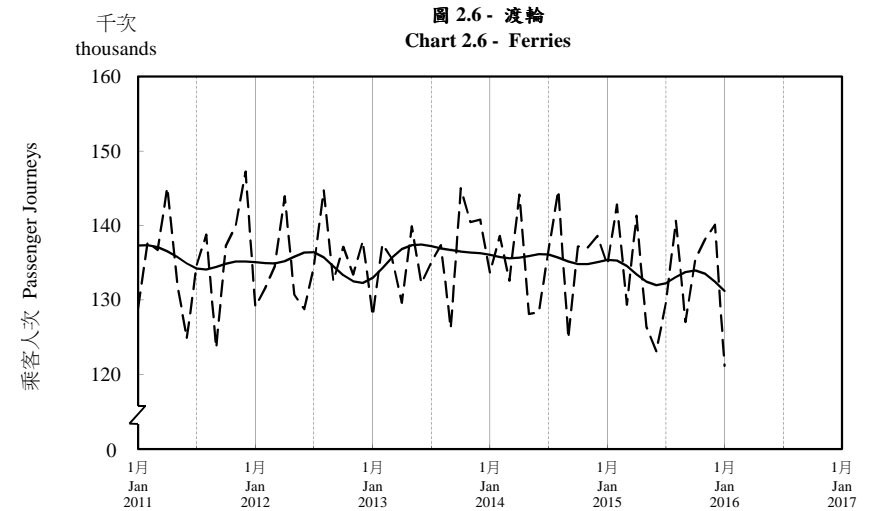

按月劃分的平均每日乘客人次趨勢 Trend of Average Daily Passenger Journeys by Month

2016/01

註：(1) 包括港鐵線路、機場快線及輕鐵。
Note: (1) Including MTR Lines, Airport Express Line and Light Rail.

--- 平均每日 Average Daily
—— 趨勢 Trend

趨勢：以「X-12自迴歸-求和-移動平均」方法估算
Trend : Estimated by X-12 ARIMA Method