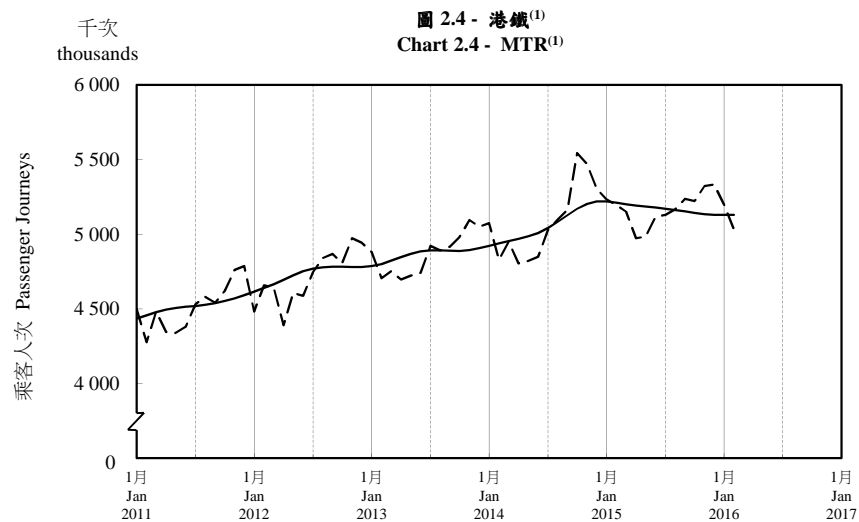

## 按月劃分的平均每日乘客人次趨勢 Trend of Average Daily Passenger Journeys by Month

2016/02

註：(1) 包括港鐵線路、機場快線及輕鐵。  
Note: (1) Including MTR Lines, Airport Express Line and Light Rail.

--- 平均每日 Average Daily  
—— 趨勢 Trend

趨勢：以「X-12自迴歸-求和-移動平均」方法估算  
Trend : Estimated by X-12 ARIMA Method