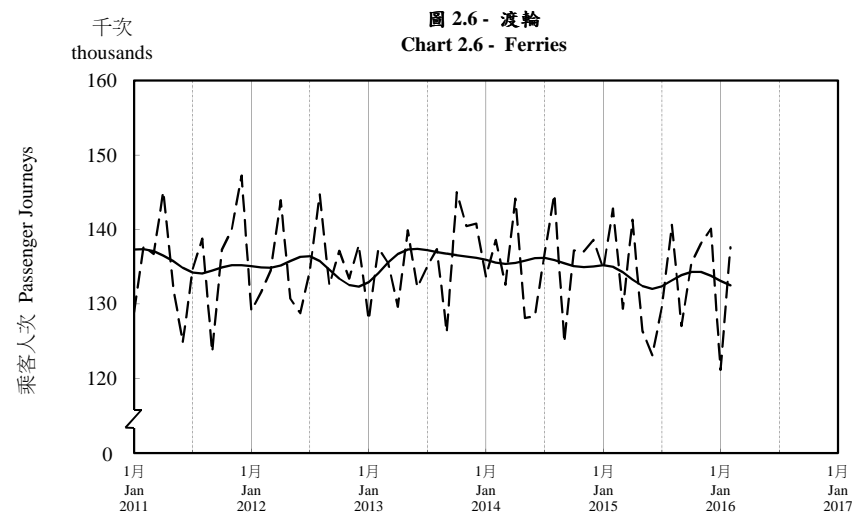

## 按月劃分的平均每日乘客人次趨勢 Trend of Average Daily Passenger Journeys by Month

2016/02

註：(1) 包括港鐵線路、機場快線及輕鐵。  
Note: (1) Including MTR Lines, Airport Express Line and Light Rail.

--- 平均每日 Average Daily  
—— 趨勢 Trend

趨勢：以「X-12自迴歸-求和-移動平均」方法估算  
Trend : Estimated by X-12 ARIMA Method