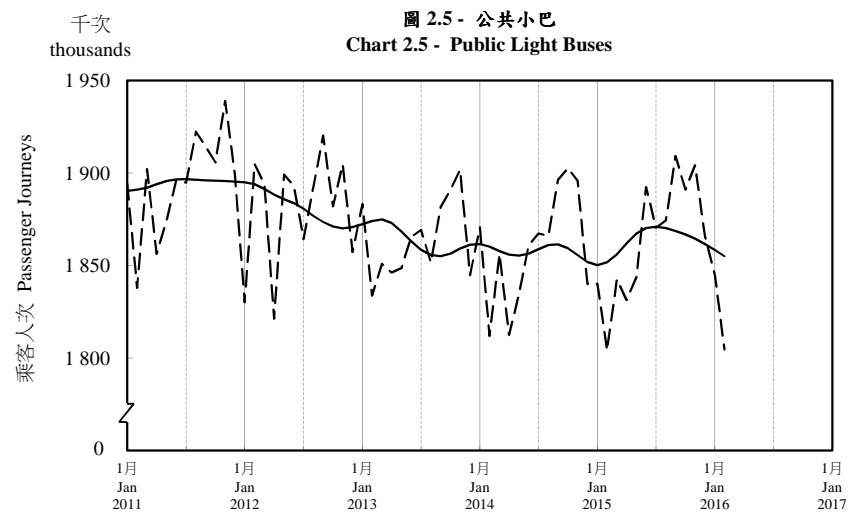

## 按月劃分的平均每日乘客人次趨勢 Trend of Average Daily Passenger Journeys by Month

2016/02

註：(1) 包括港鐵線路、機場快線及輕鐵。  
Note: (1) Including MTR Lines, Airport Express Line and Light Rail.

--- 平均每日 Average Daily  
—— 趨勢 Trend

趨勢：以「X-12自迴歸-求和-移動平均」方法估算  
Trend : Estimated by X-12 ARIMA Method