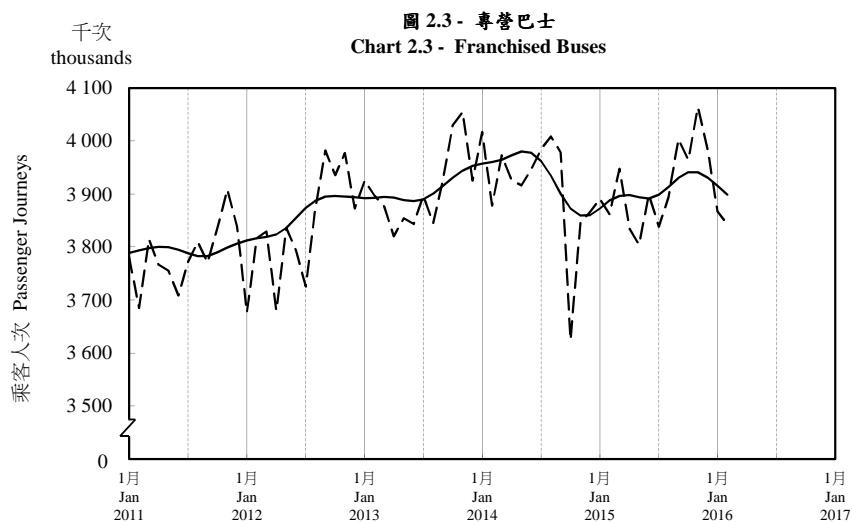

## 按月劃分的平均每日乘客人次趨勢 Trend of Average Daily Passenger Journeys by Month

2016/02

註：(1) 包括港鐵線路、機場快線及輕鐵。  
Note: (1) Including MTR Lines, Airport Express Line and Light Rail.

--- 平均每日 Average Daily  
—— 趨勢 Trend

趨勢：以「X-12自迴歸-求和-移動平均」方法估算  
Trend : Estimated by X-12 ARIMA Method