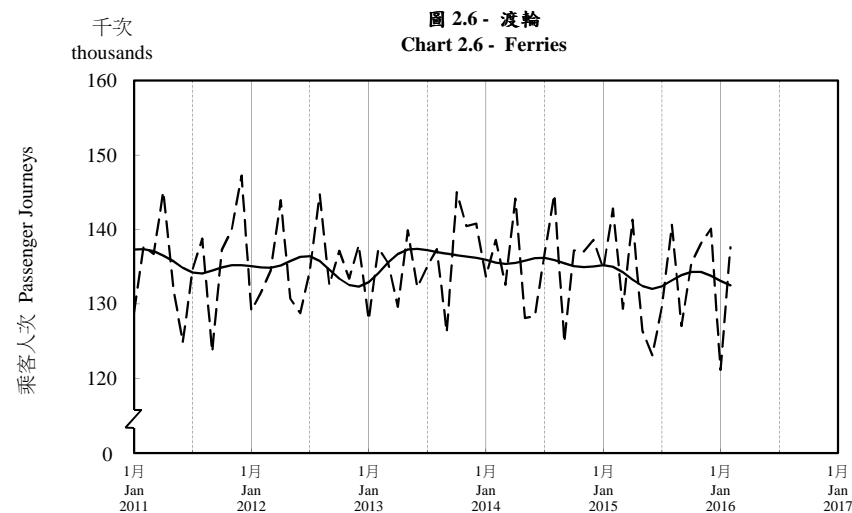

按月劃分的平均每日乘客人次趨勢 Trend of Average Daily Passenger Journeys by Month

2016/02

註：(1) 包括港鐵線路、機場快線及輕鐵。
Note: (1) Including MTR Lines, Airport Express Line and Light Rail.

--- 平均每日 Average Daily
—— 趨勢 Trend

趨勢：以「X-12自迴歸-求和-移動平均」方法估算
Trend : Estimated by X-12 ARIMA Method