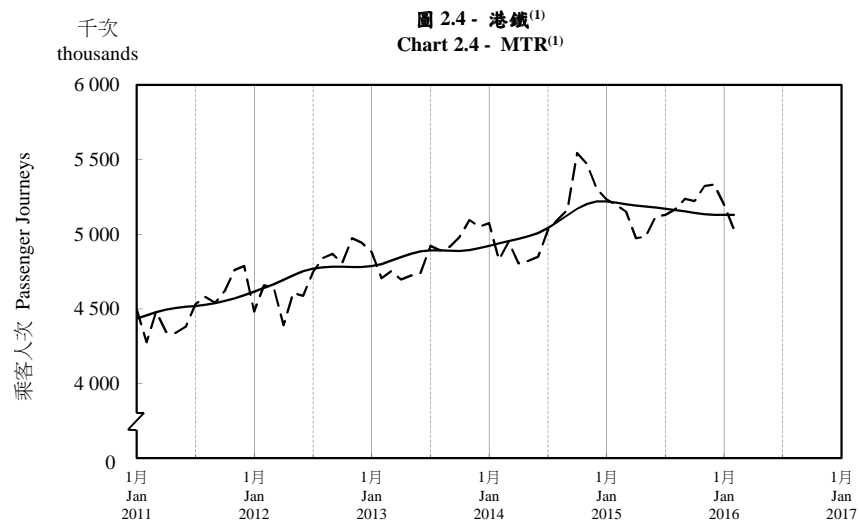

按月劃分的平均每日乘客人次趨勢 Trend of Average Daily Passenger Journeys by Month

2016/02

註：(1) 包括港鐵線路、機場快線及輕鐵。
Note: (1) Including MTR Lines, Airport Express Line and Light Rail.

--- 平均每日 Average Daily
—— 趨勢 Trend

趨勢：以「X-12自迴歸-求和-移動平均」方法估算
Trend : Estimated by X-12 ARIMA Method