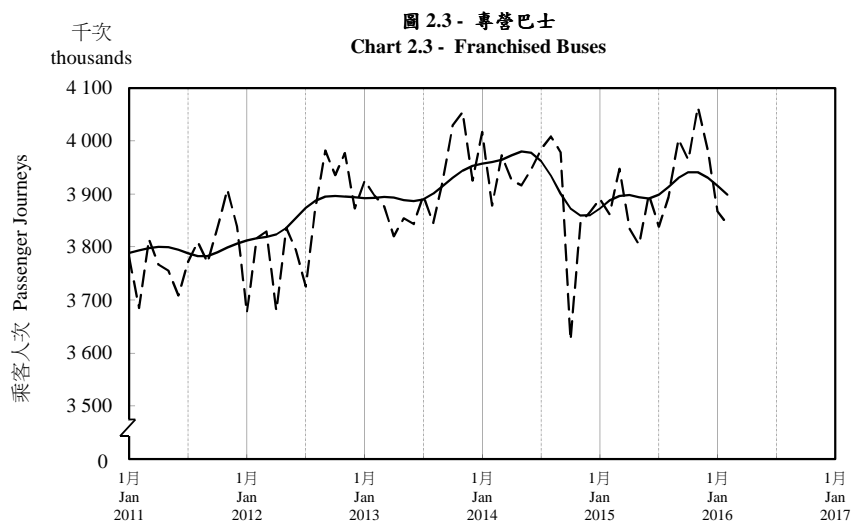

按月劃分的平均每日乘客人次趨勢 Trend of Average Daily Passenger Journeys by Month

2016/02

註：(1) 包括港鐵線路、機場快線及輕鐵。
Note: (1) Including MTR Lines, Airport Express Line and Light Rail.

--- 平均每日 Average Daily
—— 趨勢 Trend

趨勢：以「X-12自迴歸-求和-移動平均」方法估算
Trend : Estimated by X-12 ARIMA Method