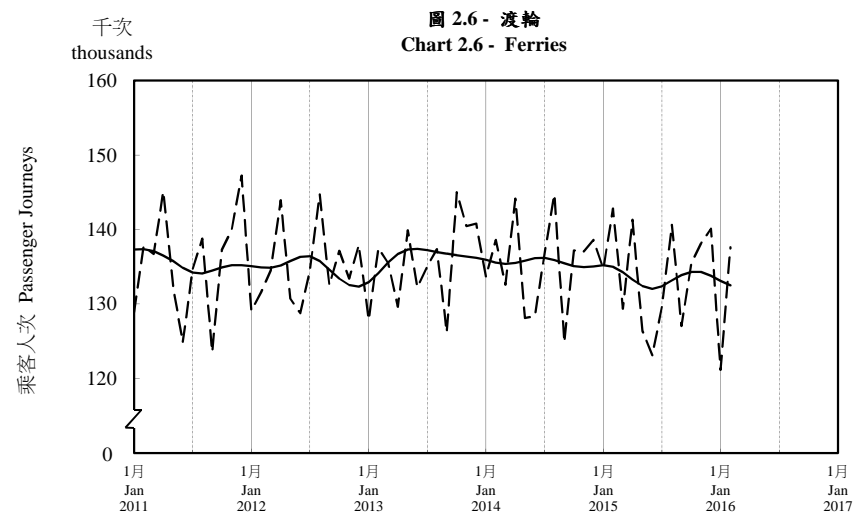

按月劃分的平均每日乘客人次趨勢 Trend of Average Daily Passenger Journeys by Month

2016/02

註：(1) 包括港鐵線路、機場快線及輕鐵。
Note: (1) Including MTR Lines, Airport Express Line and Light Rail.

--- 平均每日 Average Daily
—— 趨勢 Trend

趨勢：以「X-12自迴歸-求和-移動平均」方法估算
Trend : Estimated by X-12 ARIMA Method