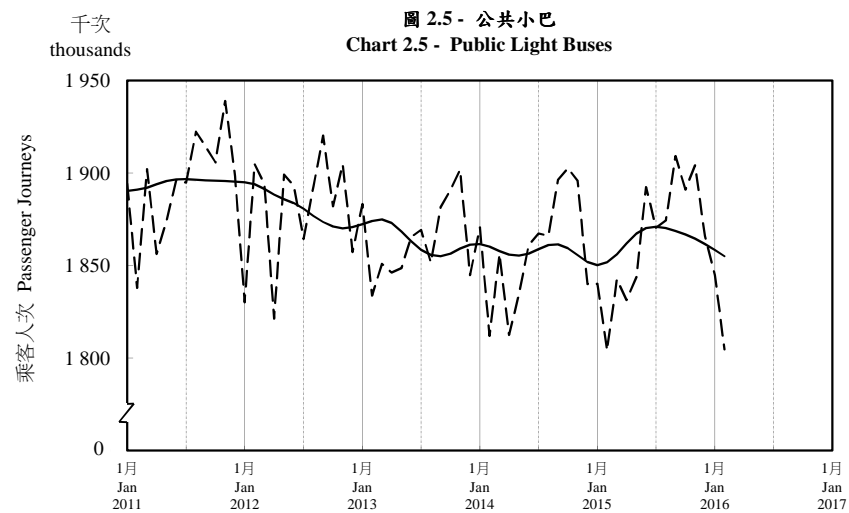

按月劃分的平均每日乘客人次趨勢 Trend of Average Daily Passenger Journeys by Month

2016/02

註：(1) 包括港鐵線路、機場快線及輕鐵。
Note: (1) Including MTR Lines, Airport Express Line and Light Rail.

--- 平均每日 Average Daily
—— 趨勢 Trend

趨勢：以「X-12自迴歸-求和-移動平均」方法估算
Trend : Estimated by X-12 ARIMA Method