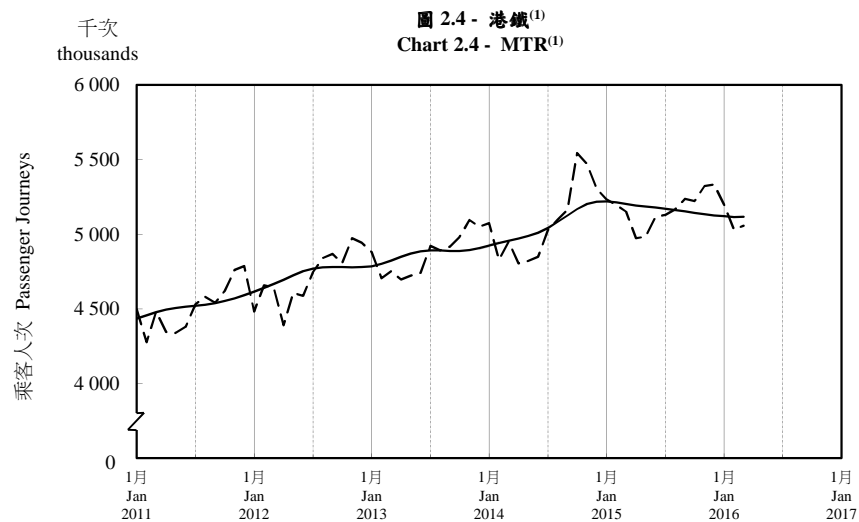

按月劃分的平均每日乘客人次趨勢 Trend of Average Daily Passenger Journeys by Month

2016/03

註：(1) 包括港鐵線路、機場快線及輕鐵。
Note: (1) Including MTR Lines, Airport Express Line and Light Rail.

--- 平均每日 Average Daily
—— 趨勢 Trend

趨勢：以「X-12自迴歸-求和-移動平均」方法估算
Trend : Estimated by X-12 ARIMA Method