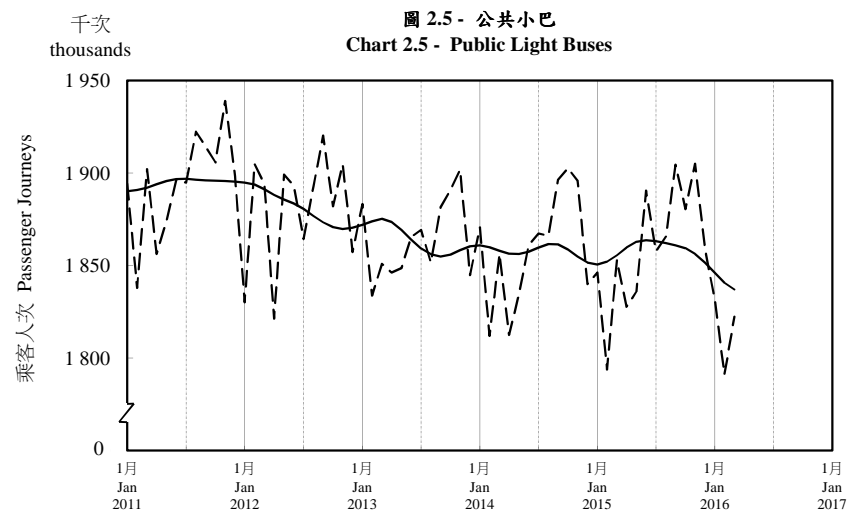

按月劃分的平均每日乘客人次趨勢 Trend of Average Daily Passenger Journeys by Month

2016/03

註：(1) 包括港鐵線路、機場快線及輕鐵。
Note: (1) Including MTR Lines, Airport Express Line and Light Rail.

--- 平均每日 Average Daily
—— 趨勢 Trend

趨勢：以「X-12自迴歸-求和-移動平均」方法估算
Trend : Estimated by X-12 ARIMA Method