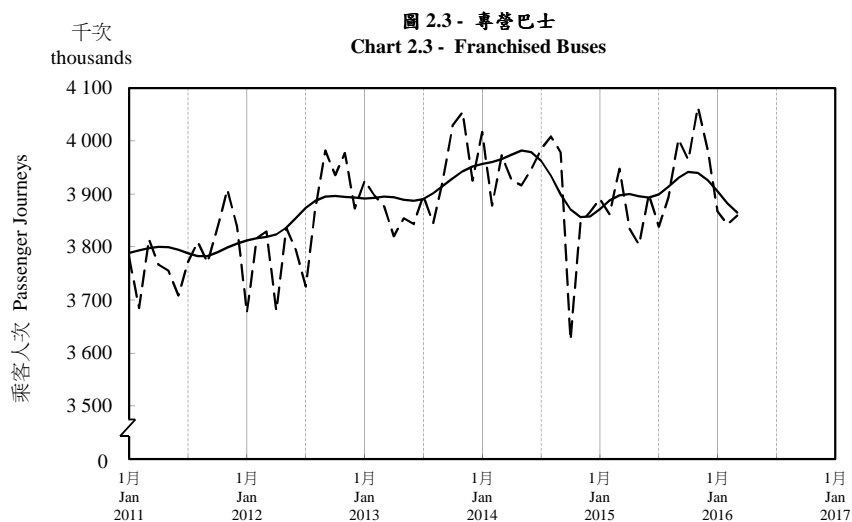

按月劃分的平均每日乘客人次趨勢 Trend of Average Daily Passenger Journeys by Month

2016/03

註：(1) 包括港鐵線路、機場快線及輕鐵。
Note: (1) Including MTR Lines, Airport Express Line and Light Rail.

--- 平均每日 Average Daily
—— 趨勢 Trend

趨勢：以「X-12自迴歸-求和-移動平均」方法估算
Trend : Estimated by X-12 ARIMA Method