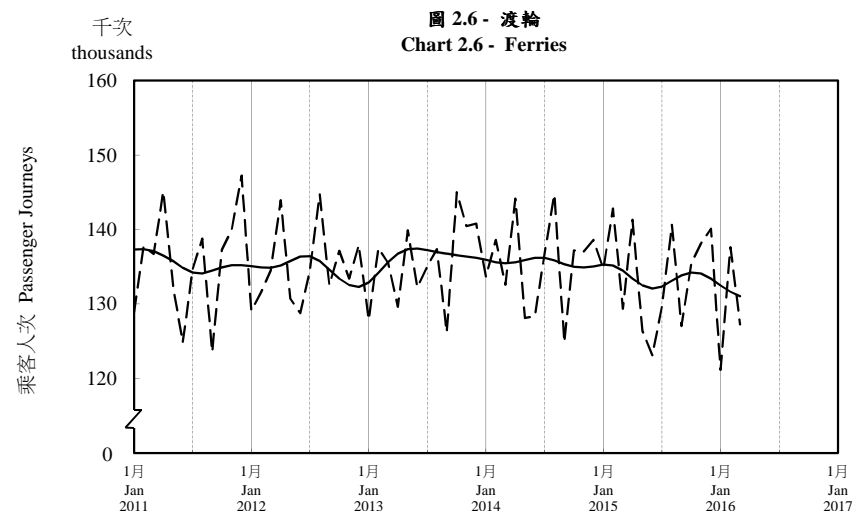

按月劃分的平均每日乘客人次趨勢 Trend of Average Daily Passenger Journeys by Month

2016/03

註：(1) 包括港鐵線路、機場快線及輕鐵。
Note: (1) Including MTR Lines, Airport Express Line and Light Rail.

--- 平均每日 Average Daily
—— 趨勢 Trend

趨勢：以「X-12自迴歸-求和-移動平均」方法估算
Trend : Estimated by X-12 ARIMA Method