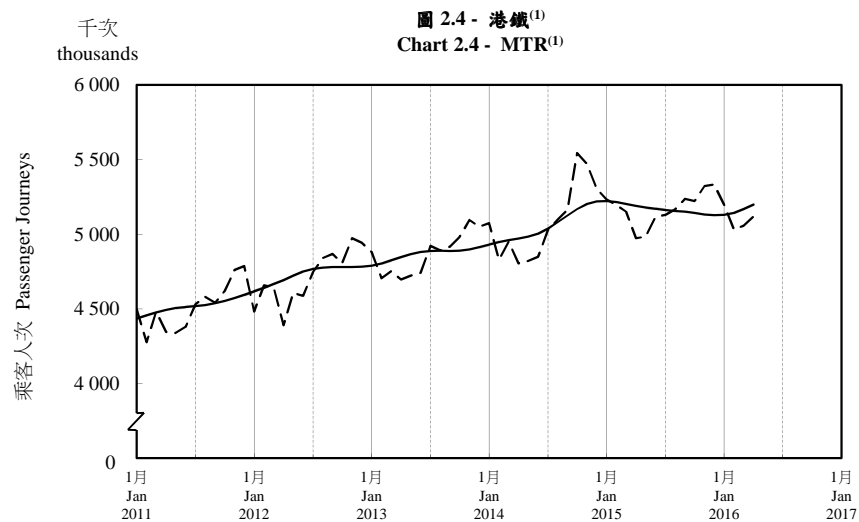

按月劃分的平均每日乘客人次趨勢 Trend of Average Daily Passenger Journeys by Month

2016/04

註：(1) 包括港鐵線路、機場快線及輕鐵。
Note: (1) Including MTR Lines, Airport Express Line and Light Rail.

--- 平均每日 Average Daily
—— 趨勢 Trend

趨勢：以「X-12自迴歸-求和-移動平均」方法估算
Trend : Estimated by X-12 ARIMA Method