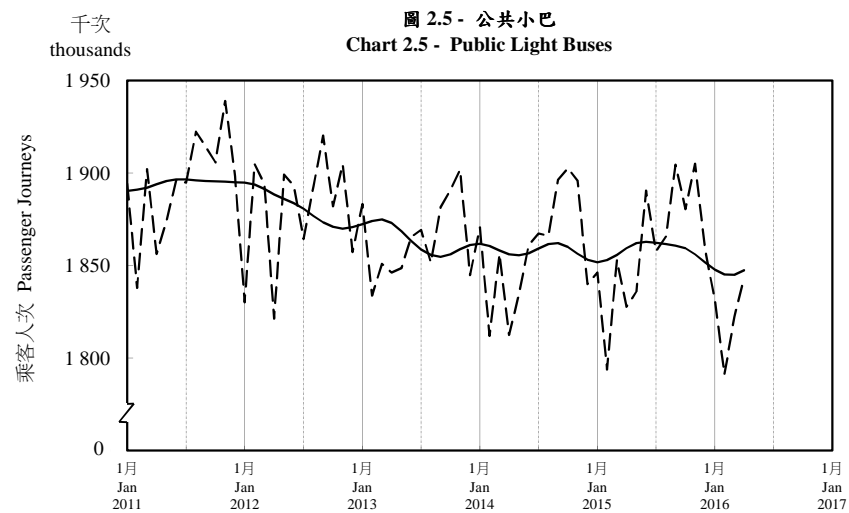

按月劃分的平均每日乘客人次趨勢 Trend of Average Daily Passenger Journeys by Month

2016/04

註：(1) 包括港鐵線路、機場快線及輕鐵。
Note: (1) Including MTR Lines, Airport Express Line and Light Rail.

--- 平均每日 Average Daily
—— 趨勢 Trend

趨勢：以「X-12自迴歸-求和-移動平均」方法估算
Trend : Estimated by X-12 ARIMA Method