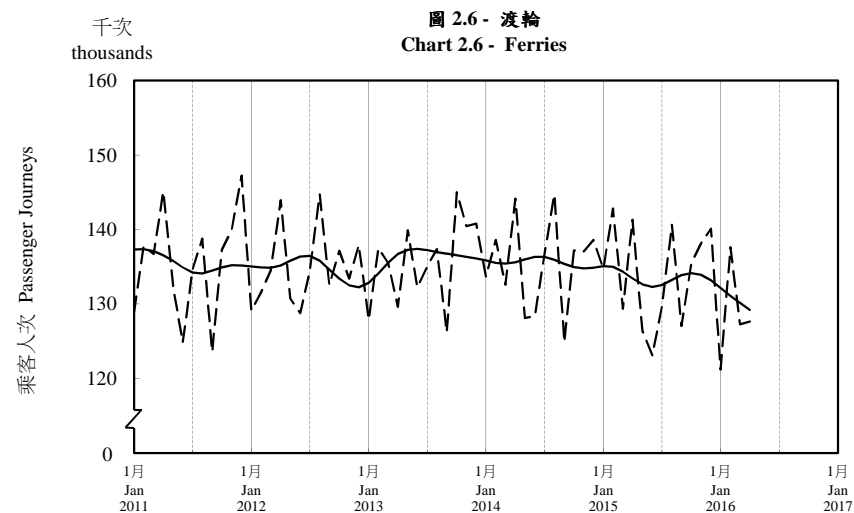

按月劃分的平均每日乘客人次趨勢 Trend of Average Daily Passenger Journeys by Month

2016/04

註：(1) 包括港鐵線路、機場快線及輕鐵。
Note: (1) Including MTR Lines, Airport Express Line and Light Rail.

--- 平均每日 Average Daily
—— 趨勢 Trend

趨勢：以「X-12自迴歸-求和-移動平均」方法估算
Trend : Estimated by X-12 ARIMA Method