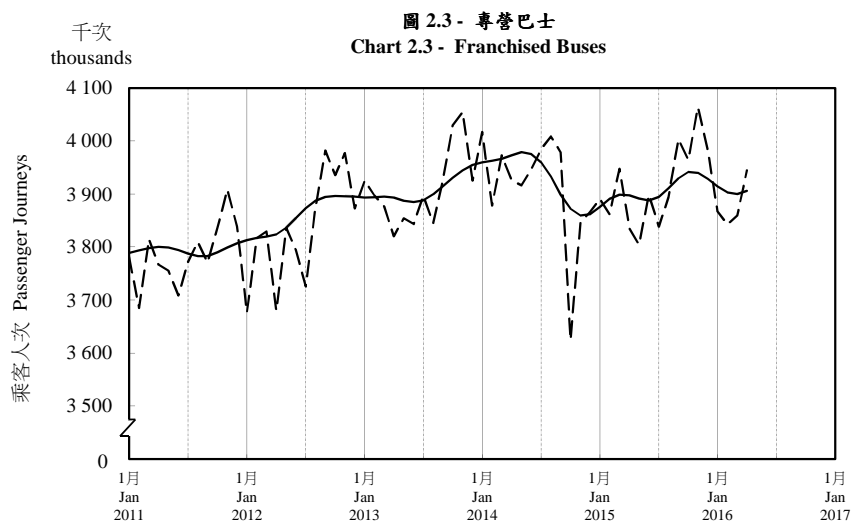

按月劃分的平均每日乘客人次趨勢 Trend of Average Daily Passenger Journeys by Month

2016/04

註：(1) 包括港鐵線路、機場快線及輕鐵。
Note: (1) Including MTR Lines, Airport Express Line and Light Rail.

--- 平均每日 Average Daily
—— 趨勢 Trend

趨勢：以「X-12自迴歸-求和-移動平均」方法估算
Trend : Estimated by X-12 ARIMA Method