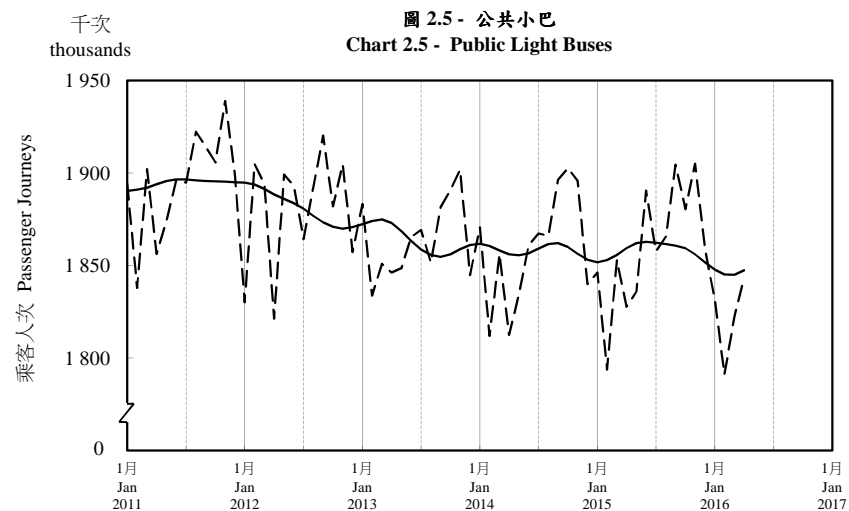

按月劃分的平均每日乘客人次趨勢 Trend of Average Daily Passenger Journeys by Month

2016/04

註：(1) 包括港鐵線路、機場快線及輕鐵。
Note: (1) Including MTR Lines, Airport Express Line and Light Rail.

--- 平均每日 Average Daily
—— 趨勢 Trend

趨勢：以「X-12自迴歸-求和-移動平均」方法估算
Trend : Estimated by X-12 ARIMA Method