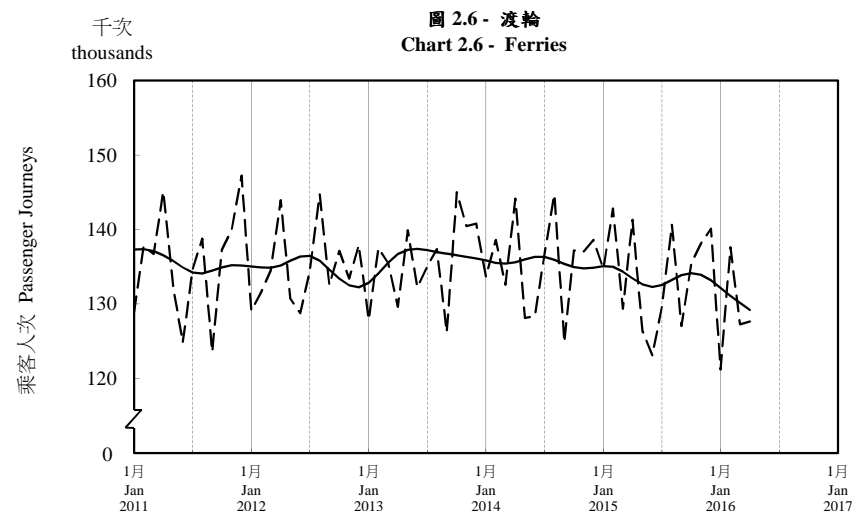

按月劃分的平均每日乘客人次趨勢 Trend of Average Daily Passenger Journeys by Month

2016/04

註：(1) 包括港鐵線路、機場快線及輕鐵。
Note: (1) Including MTR Lines, Airport Express Line and Light Rail.

--- 平均每日 Average Daily
—— 趨勢 Trend

趨勢：以「X-12自迴歸-求和-移動平均」方法估算
Trend : Estimated by X-12 ARIMA Method