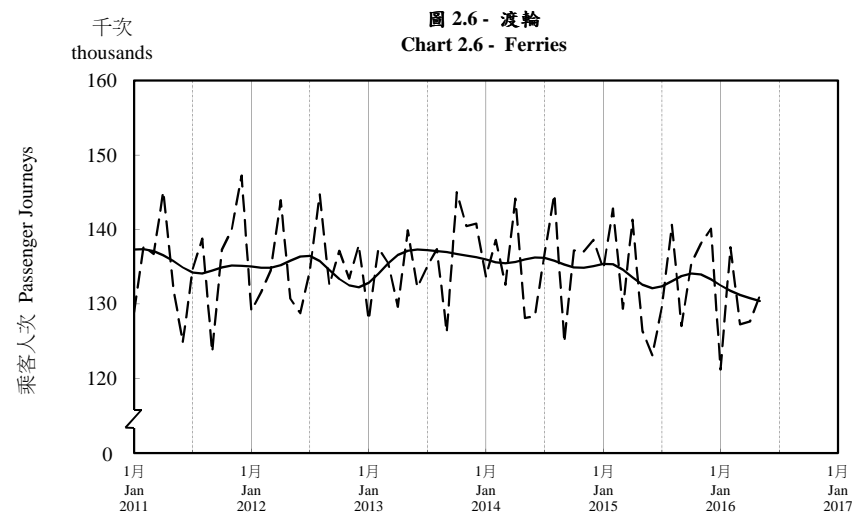

按月劃分的平均每日乘客人次趨勢 Trend of Average Daily Passenger Journeys by Month

2016/05

註：(1) 包括港鐵線路、機場快線及輕鐵。
Note: (1) Including MTR Lines, Airport Express Line and Light Rail.

--- 平均每日 Average Daily
—— 趨勢 Trend

趨勢：以「X-12自迴歸-求和-移動平均」方法估算
Trend : Estimated by X-12 ARIMA Method