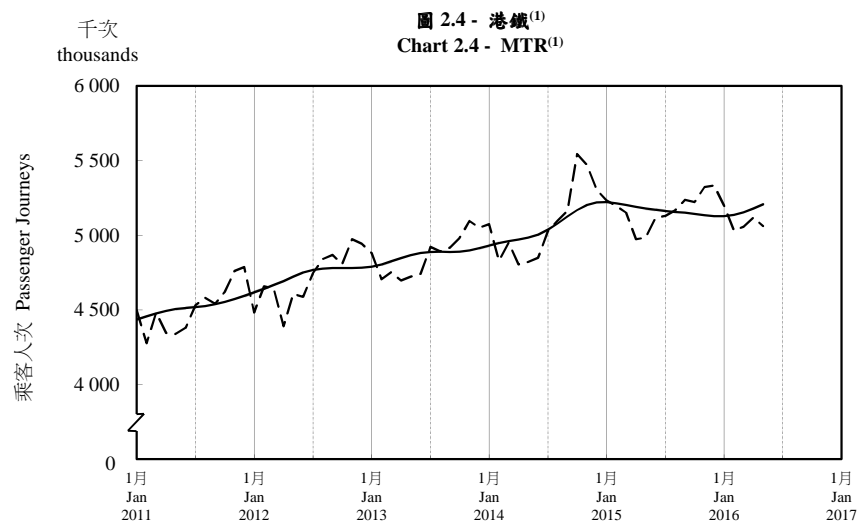

按月劃分的平均每日乘客人次趨勢 Trend of Average Daily Passenger Journeys by Month

2016/05

註：(1) 包括港鐵線路、機場快線及輕鐵。
Note: (1) Including MTR Lines, Airport Express Line and Light Rail.

--- 平均每日 Average Daily
—— 趨勢 Trend

趨勢：以「X-12自迴歸-求和-移動平均」方法估算
Trend : Estimated by X-12 ARIMA Method