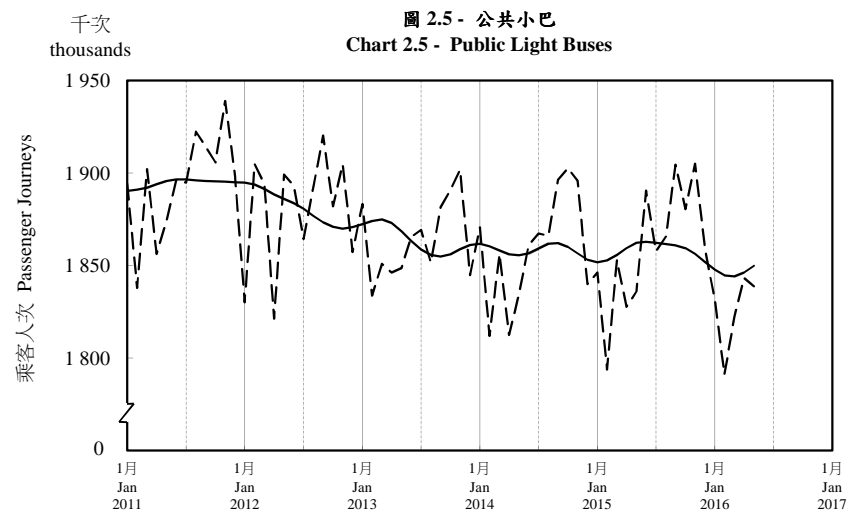

按月劃分的平均每日乘客人次趨勢 Trend of Average Daily Passenger Journeys by Month

2016/05

註：(1) 包括港鐵線路、機場快線及輕鐵。
Note: (1) Including MTR Lines, Airport Express Line and Light Rail.

--- 平均每日 Average Daily
—— 趨勢 Trend

趨勢：以「X-12自迴歸-求和-移動平均」方法估算
Trend : Estimated by X-12 ARIMA Method