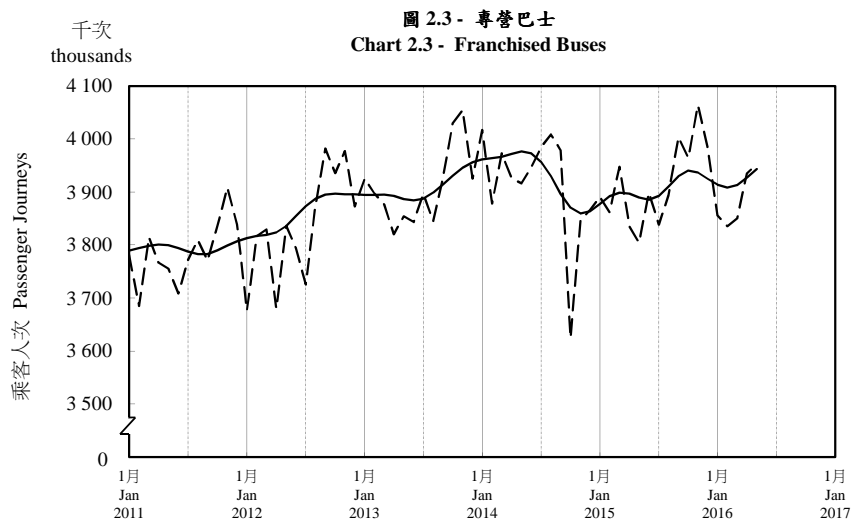

按月劃分的平均每日乘客人次趨勢 Trend of Average Daily Passenger Journeys by Month

2016/05

註：(1) 包括港鐵線路、機場快線及輕鐵。
Note: (1) Including MTR Lines, Airport Express Line and Light Rail.

--- 平均每日 Average Daily
—— 趨勢 Trend

趨勢：以「X-12自迴歸-求和-移動平均」方法估算
Trend : Estimated by X-12 ARIMA Method