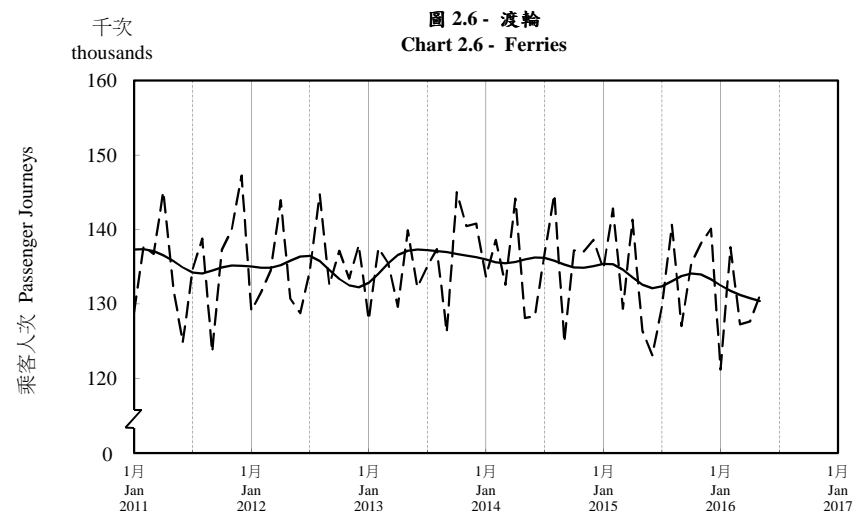

## 按月劃分的平均每日乘客人次趨勢 Trend of Average Daily Passenger Journeys by Month

2016/05

註：(1) 包括港鐵線路、機場快線及輕鐵。  
Note: (1) Including MTR Lines, Airport Express Line and Light Rail.

--- 平均每日 Average Daily  
—— 趨勢 Trend

趨勢：以「X-12自迴歸-求和-移動平均」方法估算  
Trend : Estimated by X-12 ARIMA Method