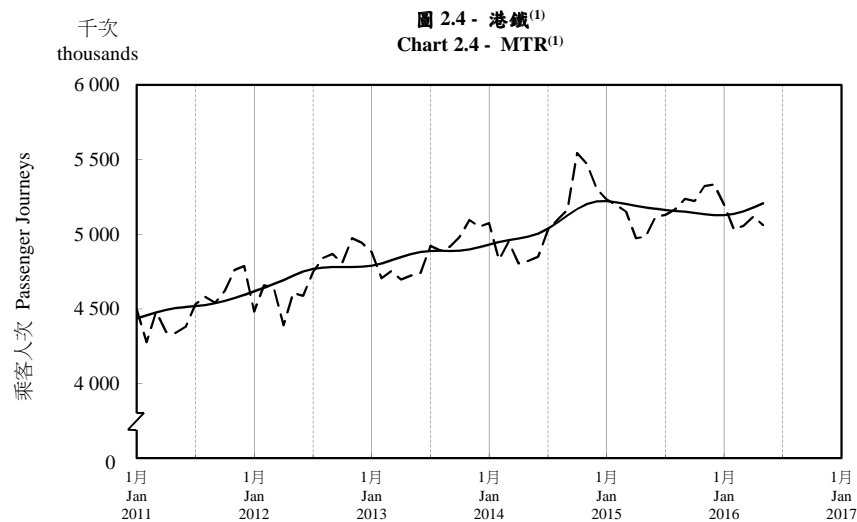

## 按月劃分的平均每日乘客人次趨勢 Trend of Average Daily Passenger Journeys by Month

2016/05

註：(1) 包括港鐵線路、機場快線及輕鐵。  
Note: (1) Including MTR Lines, Airport Express Line and Light Rail.

--- 平均每日 Average Daily  
—— 趨勢 Trend

趨勢：以「X-12自迴歸-求和-移動平均」方法估算  
Trend : Estimated by X-12 ARIMA Method