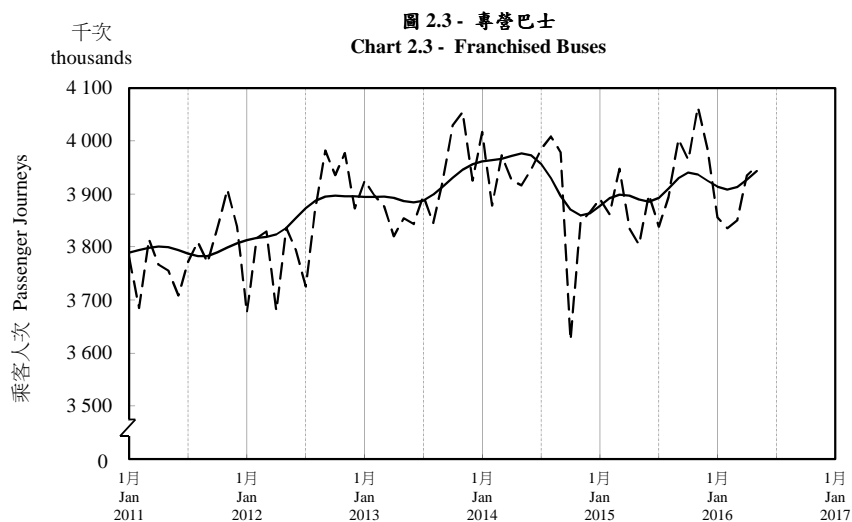

## 按月劃分的平均每日乘客人次趨勢 Trend of Average Daily Passenger Journeys by Month

2016/05

註：(1) 包括港鐵線路、機場快線及輕鐵。  
Note: (1) Including MTR Lines, Airport Express Line and Light Rail.

--- 平均每日 Average Daily  
—— 趨勢 Trend

趨勢：以「X-12自迴歸-求和-移動平均」方法估算  
Trend : Estimated by X-12 ARIMA Method