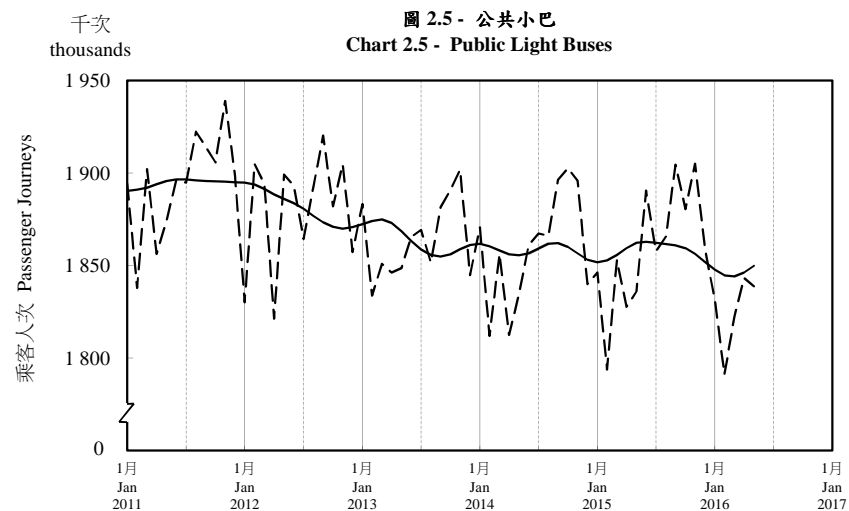

## 按月劃分的平均每日乘客人次趨勢 Trend of Average Daily Passenger Journeys by Month

2016/05

註：(1) 包括港鐵線路、機場快線及輕鐵。  
Note: (1) Including MTR Lines, Airport Express Line and Light Rail.

--- 平均每日 Average Daily  
—— 趨勢 Trend

趨勢：以「X-12自迴歸-求和-移動平均」方法估算  
Trend : Estimated by X-12 ARIMA Method