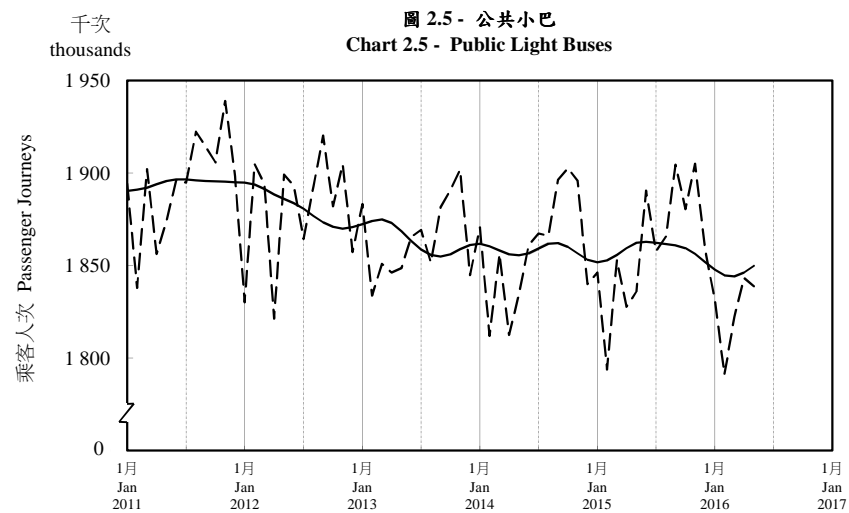

## 按月劃分的平均每日乘客人次趨勢 Trend of Average Daily Passenger Journeys by Month

2016/05

註：(1) 包括港鐵線路、機場快線及輕鐵。

Note: (1) Including MTR Lines, Airport Express Line and Light Rail.

--- 平均每日 Average Daily  
—— 趨勢 Trend

趨勢：以「X-12自迴歸-求和-移動平均」方法估算  
Trend : Estimated by X-12 ARIMA Method