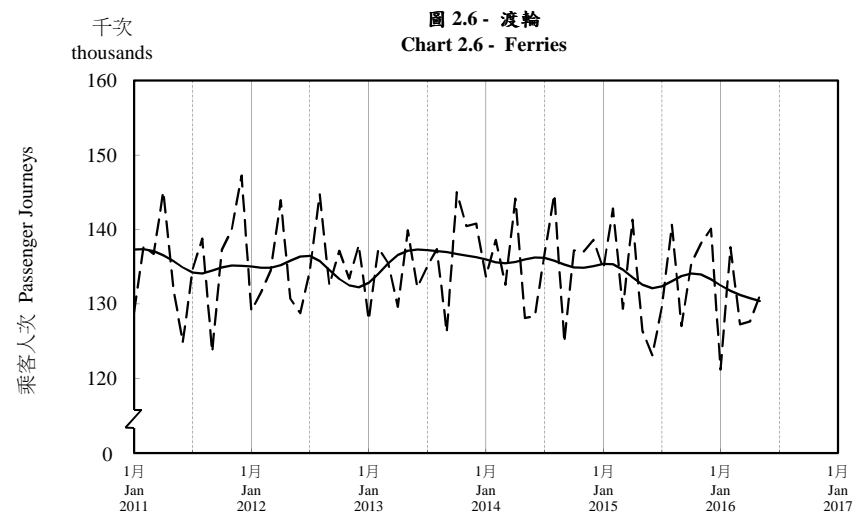

## 按月劃分的平均每日乘客人次趨勢 Trend of Average Daily Passenger Journeys by Month

2016/05

註：(1) 包括港鐵線路、機場快線及輕鐵。

Note: (1) Including MTR Lines, Airport Express Line and Light Rail.

--- 平均每日 Average Daily  
—— 趨勢 Trend

趨勢：以「X-12自迴歸-求和-移動平均」方法估算  
Trend : Estimated by X-12 ARIMA Method