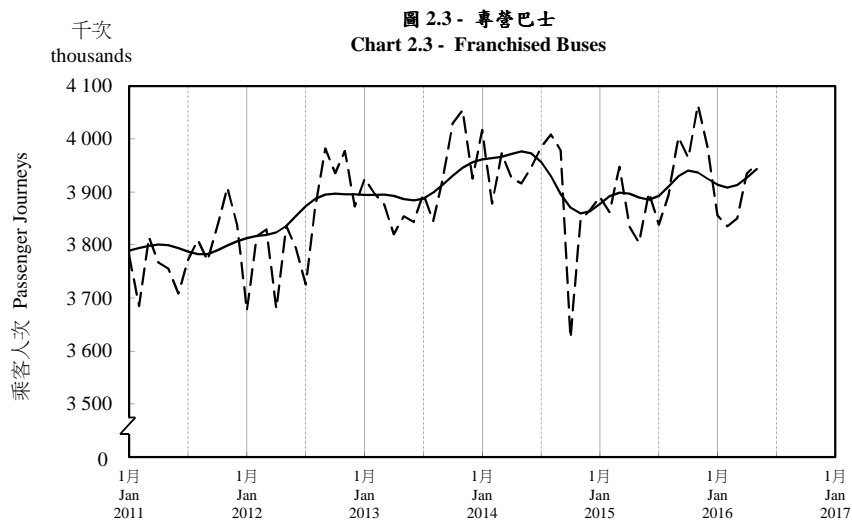

## 按月劃分的平均每日乘客人次趨勢 Trend of Average Daily Passenger Journeys by Month

2016/05

註：(1) 包括港鐵線路、機場快線及輕鐵。

Note: (1) Including MTR Lines, Airport Express Line and Light Rail.

--- 平均每日 Average Daily  
—— 趨勢 Trend

趨勢：以「X-12自迴歸-求和-移動平均」方法估算  
Trend : Estimated by X-12 ARIMA Method