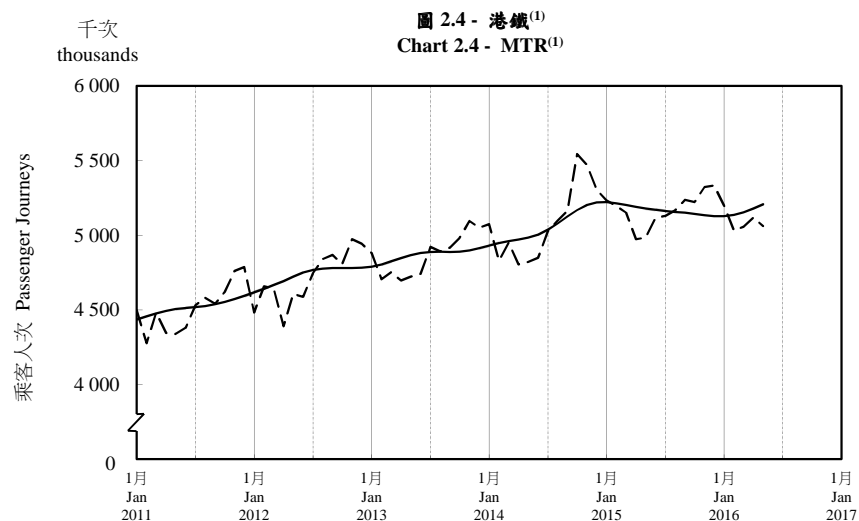

## 按月劃分的平均每日乘客人次趨勢 Trend of Average Daily Passenger Journeys by Month

2016/05

註：(1) 包括港鐵線路、機場快線及輕鐵。

Note: (1) Including MTR Lines, Airport Express Line and Light Rail.

--- 平均每日 Average Daily  
—— 趨勢 Trend

趨勢：以「X-12自迴歸-求和-移動平均」方法估算  
Trend : Estimated by X-12 ARIMA Method