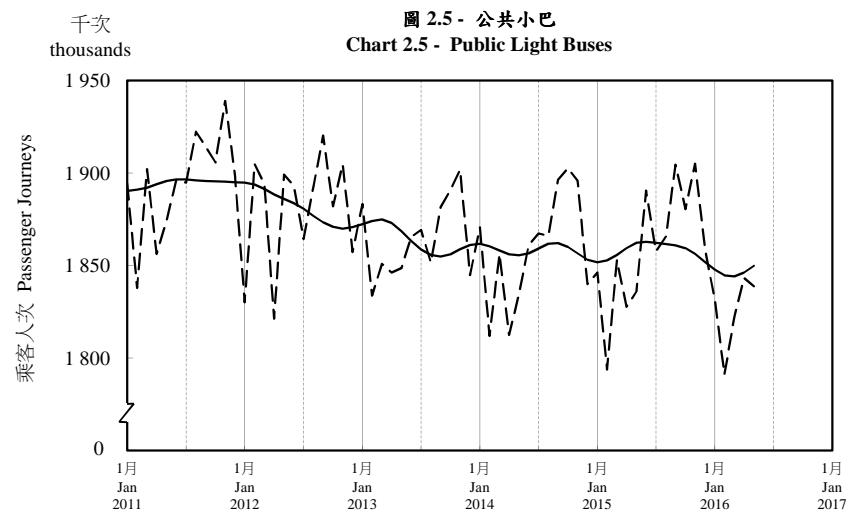

按月劃分的平均每日乘客人次趨勢 Trend of Average Daily Passenger Journeys by Month

2016/05

註：(1) 包括港鐵線路、機場快線及輕鐵。
Note: (1) Including MTR Lines, Airport Express Line and Light Rail.

--- 平均每日 Average Daily
—— 趨勢 Trend

趨勢：以「X-12自迴歸-求和-移動平均」方法估算
Trend : Estimated by X-12 ARIMA Method