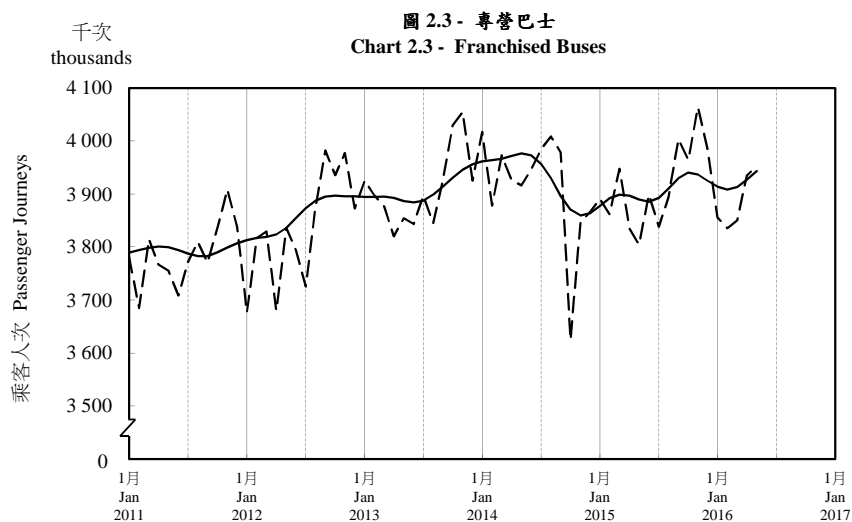

按月劃分的平均每日乘客人次趨勢 Trend of Average Daily Passenger Journeys by Month

2016/05

註：(1) 包括港鐵線路、機場快線及輕鐵。
Note: (1) Including MTR Lines, Airport Express Line and Light Rail.

--- 平均每日 Average Daily
—— 趨勢 Trend

趨勢：以「X-12自迴歸-求和-移動平均」方法估算
Trend : Estimated by X-12 ARIMA Method