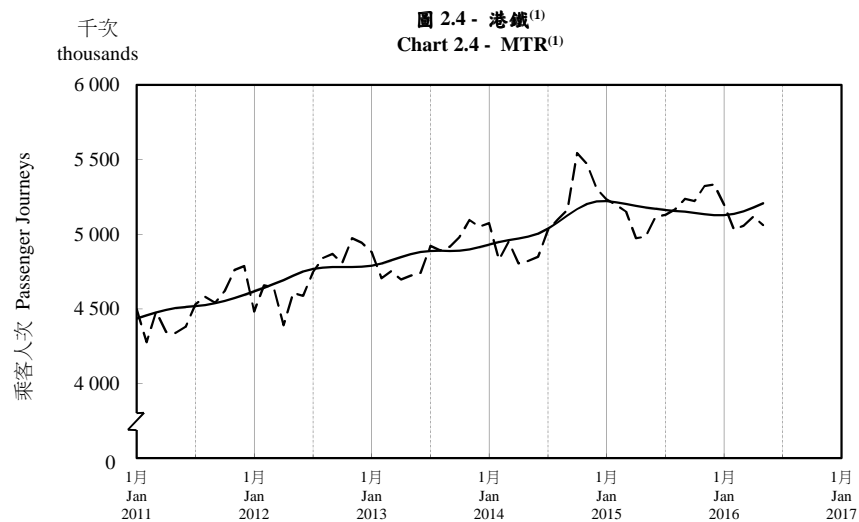

按月劃分的平均每日乘客人次趨勢 Trend of Average Daily Passenger Journeys by Month

2016/05

註：(1) 包括港鐵線路、機場快線及輕鐵。
Note: (1) Including MTR Lines, Airport Express Line and Light Rail.

--- 平均每日 Average Daily
—— 趨勢 Trend

趨勢：以「X-12自迴歸-求和-移動平均」方法估算
Trend : Estimated by X-12 ARIMA Method