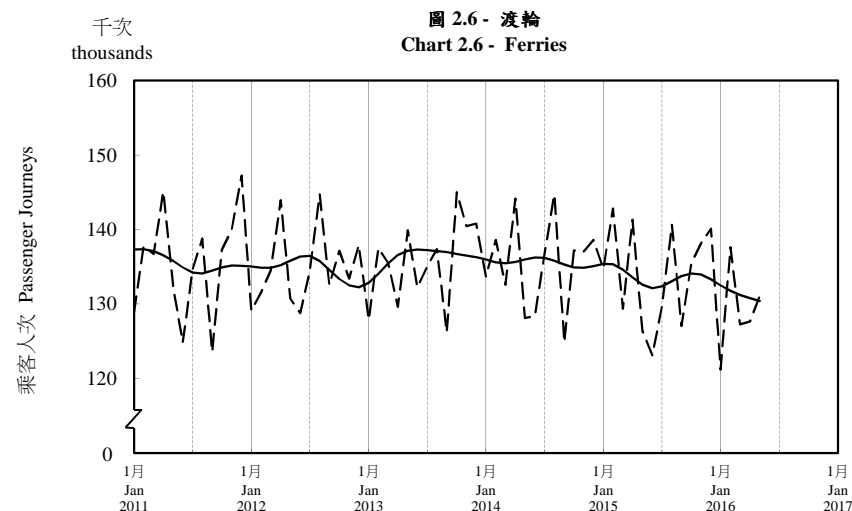

按月劃分的平均每日乘客人次趨勢 Trend of Average Daily Passenger Journeys by Month

2016/05

註：(1) 包括港鐵線路、機場快線及輕鐵。
Note: (1) Including MTR Lines, Airport Express Line and Light Rail.

--- 平均每日 Average Daily
—— 趨勢 Trend

趨勢：以「X-12自迴歸-求和-移動平均」方法估算
Trend : Estimated by X-12 ARIMA Method