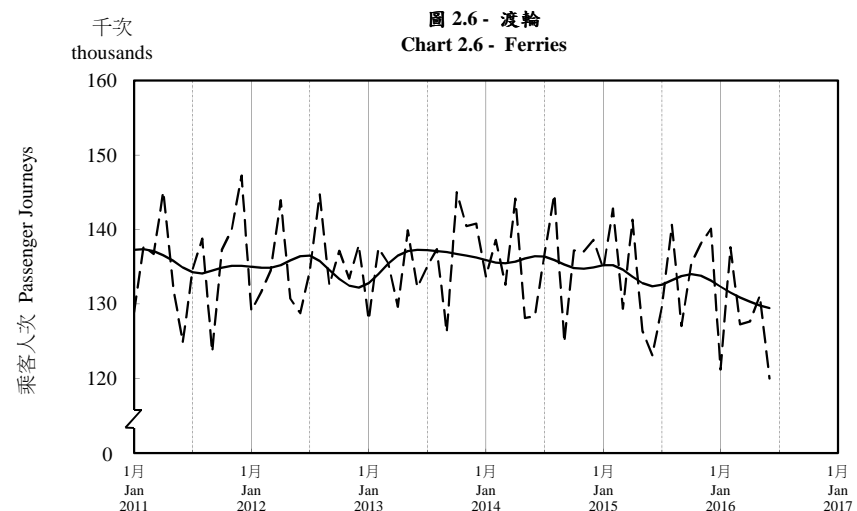

按月劃分的平均每日乘客人次趨勢 Trend of Average Daily Passenger Journeys by Month

2016/06

註：(1) 包括港鐵線路、機場快線及輕鐵。
Note: (1) Including MTR Lines, Airport Express Line and Light Rail.

--- 平均每日 Average Daily
—— 趨勢 Trend

趨勢：以「X-12自迴歸-求和-移動平均」方法估算
Trend : Estimated by X-12 ARIMA Method