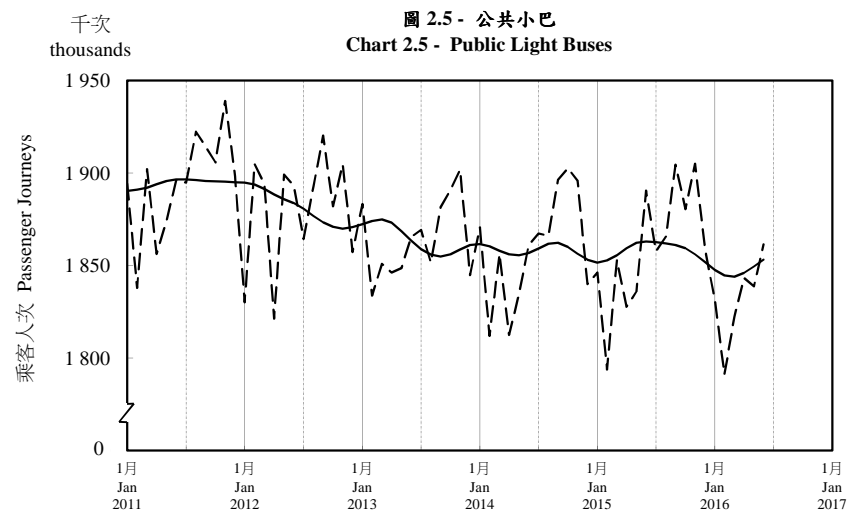

按月劃分的平均每日乘客人次趨勢 Trend of Average Daily Passenger Journeys by Month

2016/06

註：(1) 包括港鐵線路、機場快線及輕鐵。
Note: (1) Including MTR Lines, Airport Express Line and Light Rail.

--- 平均每日 Average Daily
—— 趨勢 Trend

趨勢：以「X-12自迴歸-求和-移動平均」方法估算
Trend : Estimated by X-12 ARIMA Method