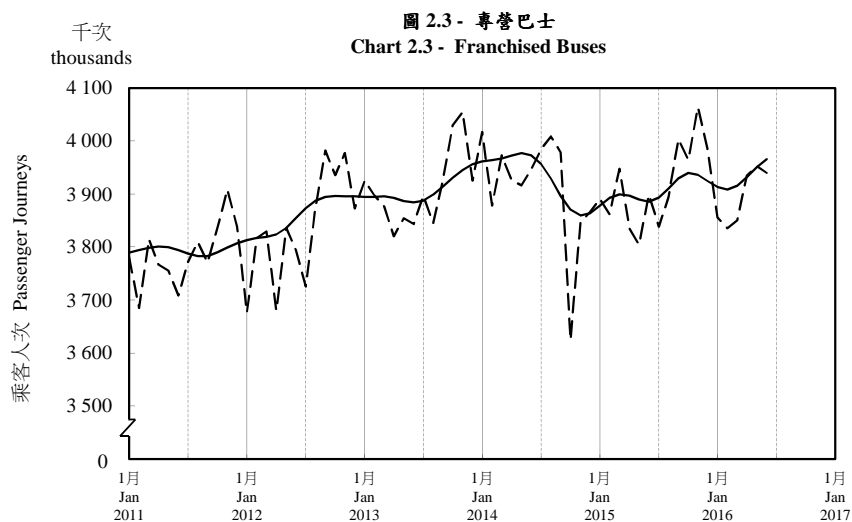

按月劃分的平均每日乘客人次趨勢 Trend of Average Daily Passenger Journeys by Month

2016/06

註：(1) 包括港鐵線路、機場快線及輕鐵。
Note: (1) Including MTR Lines, Airport Express Line and Light Rail.

--- 平均每日 Average Daily
—— 趨勢 Trend

趨勢：以「X-12自迴歸-求和-移動平均」方法估算
Trend : Estimated by X-12 ARIMA Method