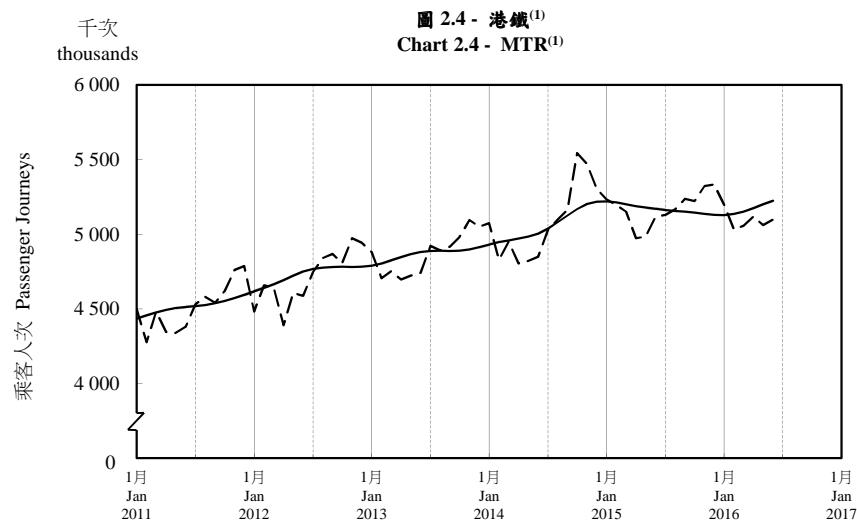

按月劃分的平均每日乘客人次趨勢 Trend of Average Daily Passenger Journeys by Month

2016/06

註：(1) 包括港鐵線路、機場快線及輕鐵。
Note: (1) Including MTR Lines, Airport Express Line and Light Rail.

--- 平均每日 Average Daily
—— 趨勢 Trend

趨勢：以「X-12自迴歸-求和-移動平均」方法估算
Trend : Estimated by X-12 ARIMA Method