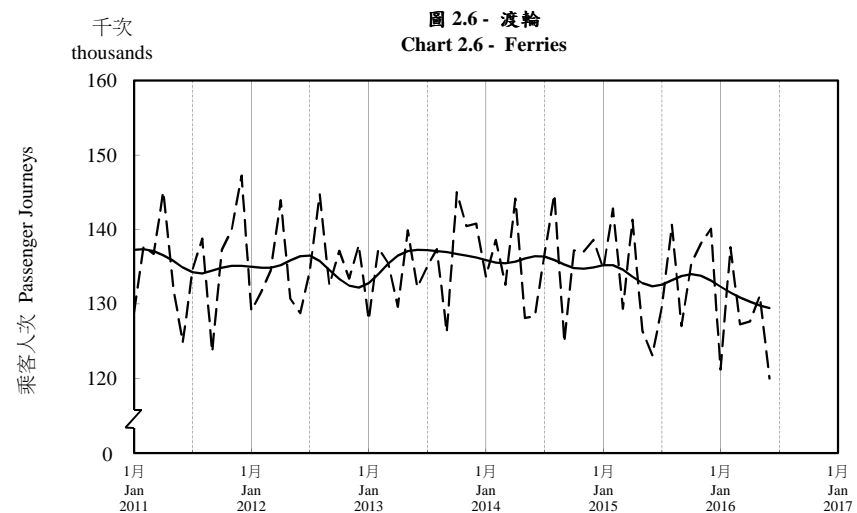

按月劃分的平均每日乘客人次趨勢 Trend of Average Daily Passenger Journeys by Month

2016/06

註：(1) 包括港鐵線路、機場快線及輕鐵。
Note: (1) Including MTR Lines, Airport Express Line and Light Rail.

--- 平均每日 Average Daily
—— 趨勢 Trend

趨勢：以「X-12自迴歸-求和-移動平均」方法估算
Trend : Estimated by X-12 ARIMA Method