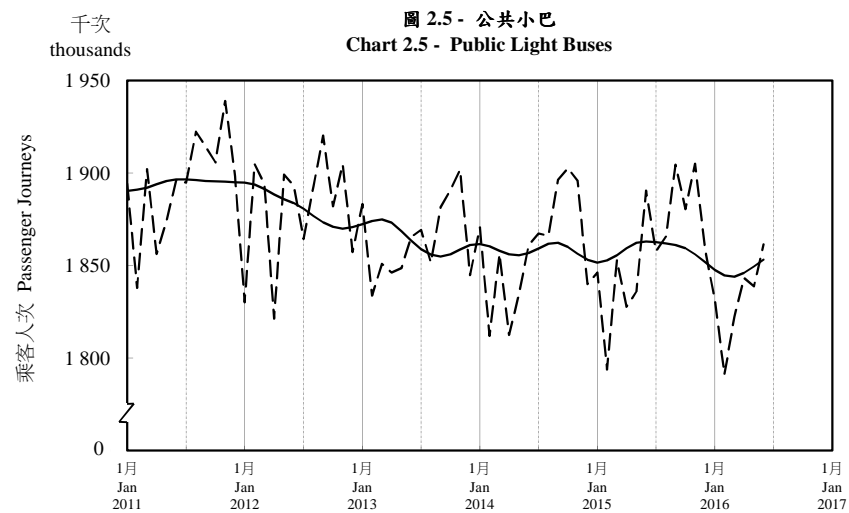

按月劃分的平均每日乘客人次趨勢 Trend of Average Daily Passenger Journeys by Month

2016/06

註：(1) 包括港鐵線路、機場快線及輕鐵。
Note: (1) Including MTR Lines, Airport Express Line and Light Rail.

--- 平均每日 Average Daily
—— 趨勢 Trend

趨勢：以「X-12自迴歸-求和-移動平均」方法估算
Trend : Estimated by X-12 ARIMA Method