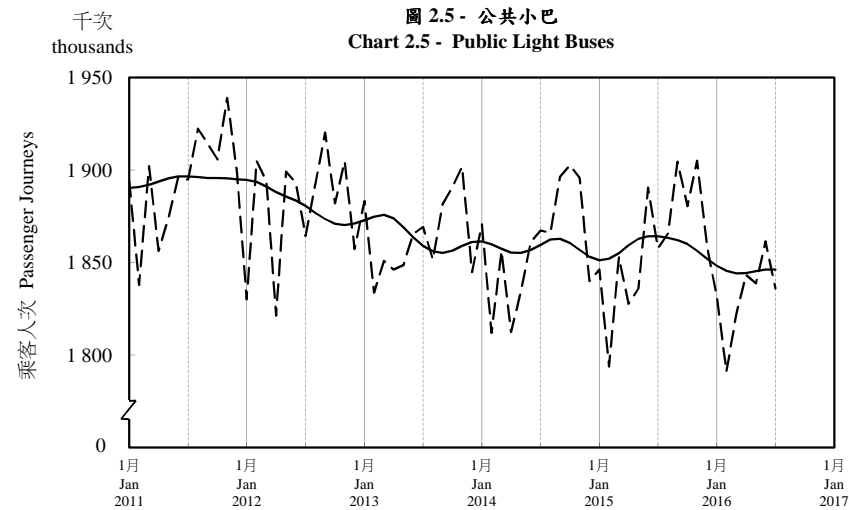

按月劃分的平均每日乘客人次趨勢 Trend of Average Daily Passenger Journeys by Month

2016/07

註：(1) 包括港鐵線路、機場快線及輕鐵。
Note: (1) Including MTR Lines, Airport Express Line and Light Rail.

--- 平均每日 Average Daily
—— 趨勢 Trend

趨勢：以「X-12自迴歸-求和-移動平均」方法估算
Trend : Estimated by X-12 ARIMA Method