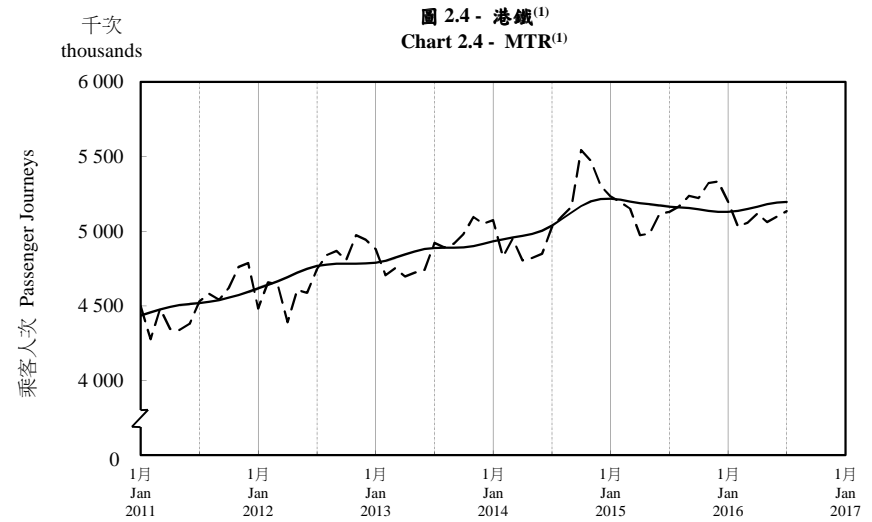

按月劃分的平均每日乘客人次趨勢 Trend of Average Daily Passenger Journeys by Month

2016/07

註：(1) 包括港鐵線路、機場快線及輕鐵。
Note: (1) Including MTR Lines, Airport Express Line and Light Rail.

--- 平均每日 Average Daily
—— 趨勢 Trend

趨勢：以「X-12自迴歸-求和-移動平均」方法估算
Trend : Estimated by X-12 ARIMA Method