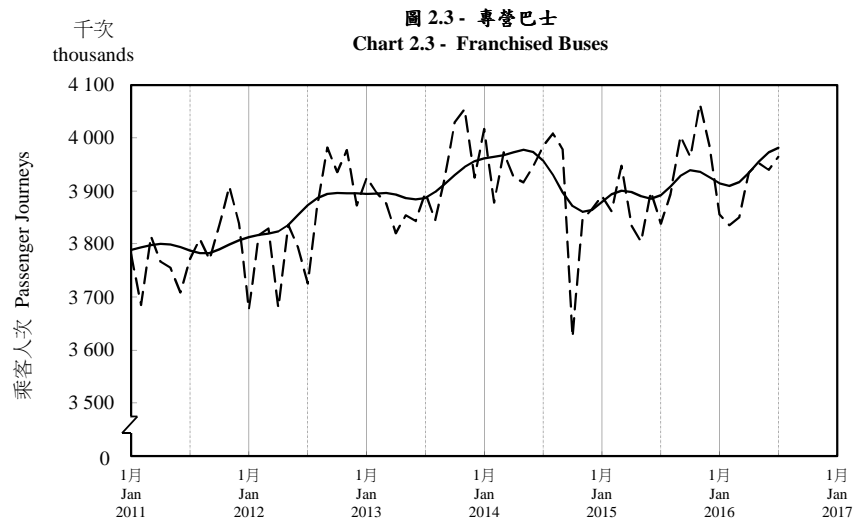

按月劃分的平均每日乘客人次趨勢 Trend of Average Daily Passenger Journeys by Month

2016/07

註：(1) 包括港鐵線路、機場快線及輕鐵。
Note: (1) Including MTR Lines, Airport Express Line and Light Rail.

--- 平均每日 Average Daily
—— 趨勢 Trend

趨勢：以「X-12自迴歸-求和-移動平均」方法估算
Trend : Estimated by X-12 ARIMA Method