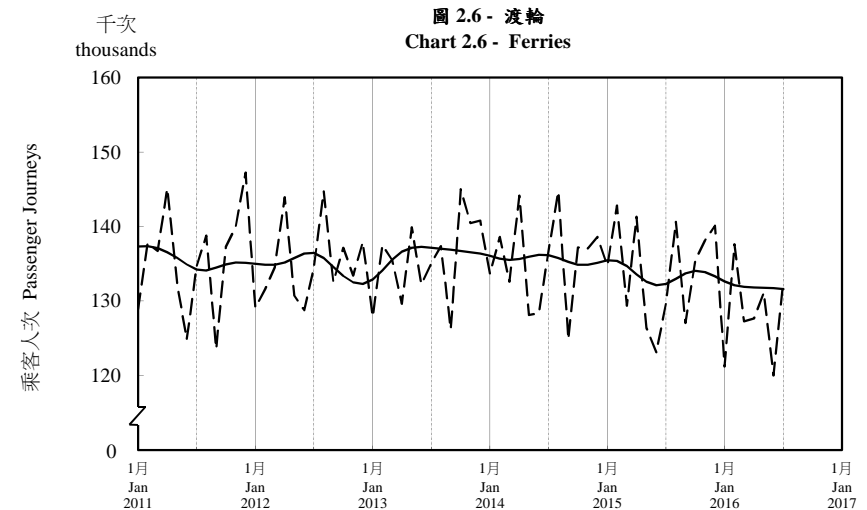

按月劃分的平均每日乘客人次趨勢 Trend of Average Daily Passenger Journeys by Month

2016/07

註：(1) 包括港鐵線路、機場快線及輕鐵。
Note: (1) Including MTR Lines, Airport Express Line and Light Rail.

--- 平均每日 Average Daily
—— 趨勢 Trend

趨勢：以「X-12自迴歸-求和-移動平均」方法估算
Trend : Estimated by X-12 ARIMA Method