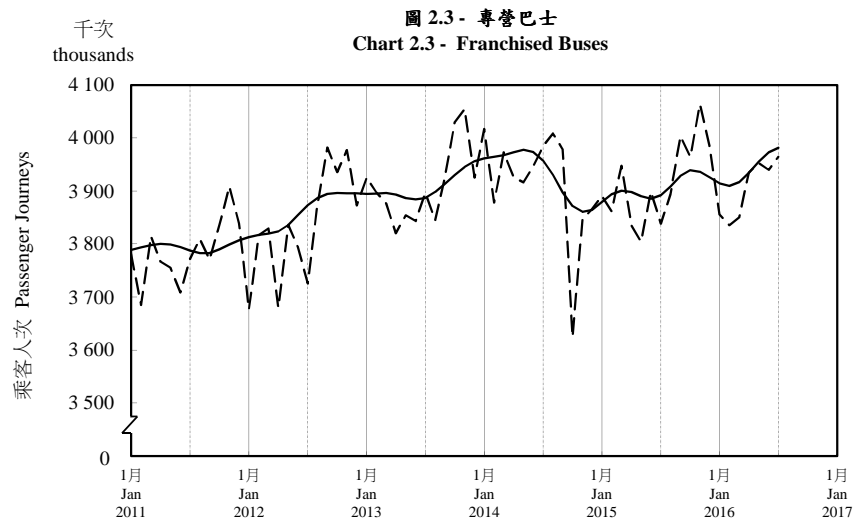

## 按月劃分的平均每日乘客人次趨勢 Trend of Average Daily Passenger Journeys by Month

2016/07

註：(1) 包括港鐵線路、機場快線及輕鐵。  
Note: (1) Including MTR Lines, Airport Express Line and Light Rail.

--- 平均每日 Average Daily  
—— 趨勢 Trend

趨勢：以「X-12自迴歸-求和-移動平均」方法估算  
Trend : Estimated by X-12 ARIMA Method