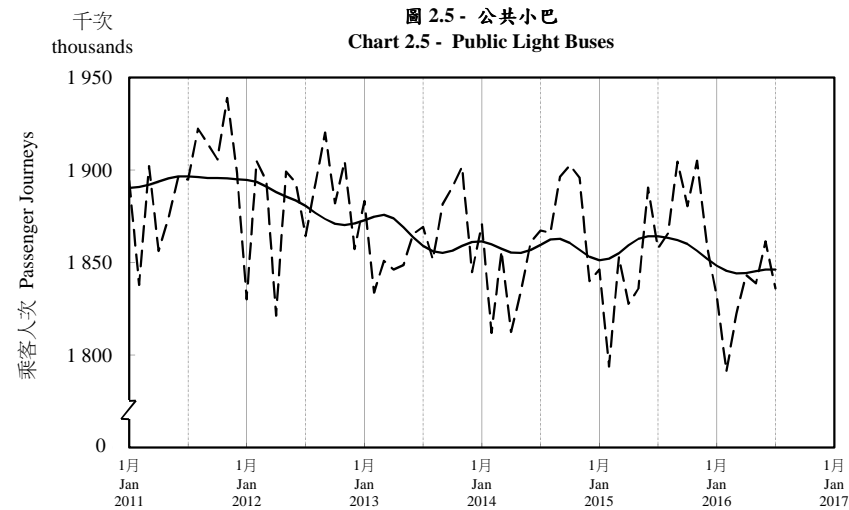

## 按月劃分的平均每日乘客人次趨勢 Trend of Average Daily Passenger Journeys by Month

2016/07

註：(1) 包括港鐵線路、機場快線及輕鐵。  
Note: (1) Including MTR Lines, Airport Express Line and Light Rail.

--- 平均每日 Average Daily  
—— 趨勢 Trend

趨勢：以「X-12自迴歸-求和-移動平均」方法估算  
Trend : Estimated by X-12 ARIMA Method