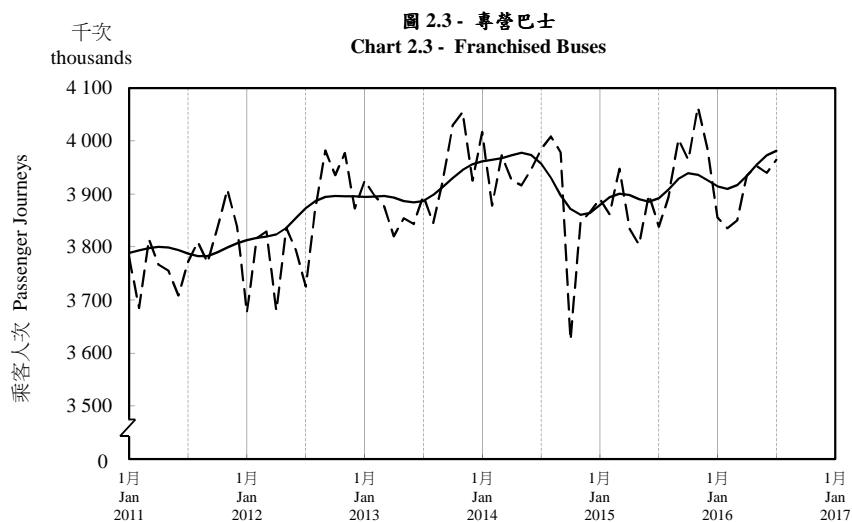

按月劃分的平均每日乘客人次趨勢 Trend of Average Daily Passenger Journeys by Month

2016/07

註：(1) 包括港鐵線路、機場快線及輕鐵。
Note: (1) Including MTR Lines, Airport Express Line and Light Rail.

--- 平均每日 Average Daily
—— 趨勢 Trend

趨勢：以「X-12自迴歸-求和-移動平均」方法估算
Trend : Estimated by X-12 ARIMA Method