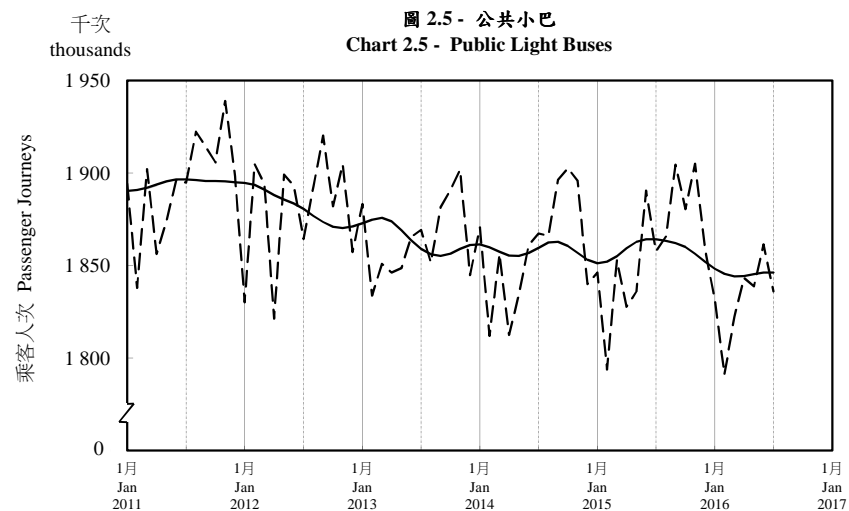

按月劃分的平均每日乘客人次趨勢 Trend of Average Daily Passenger Journeys by Month

2016/07

註：(1) 包括港鐵線路、機場快線及輕鐵。
Note: (1) Including MTR Lines, Airport Express Line and Light Rail.

--- 平均每日 Average Daily
—— 趨勢 Trend

趨勢：以「X-12自迴歸-求和-移動平均」方法估算
Trend : Estimated by X-12 ARIMA Method