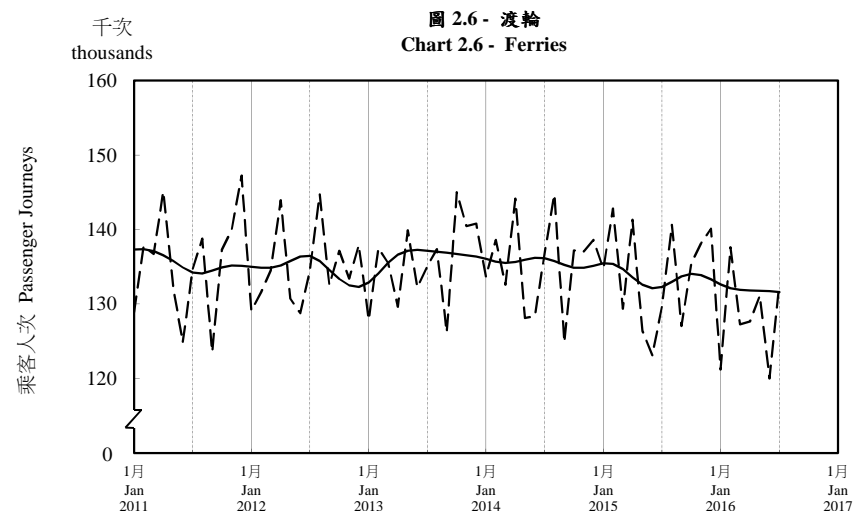

按月劃分的平均每日乘客人次趨勢 Trend of Average Daily Passenger Journeys by Month

2016/07

註：(1) 包括港鐵線路、機場快線及輕鐵。
Note: (1) Including MTR Lines, Airport Express Line and Light Rail.

--- 平均每日 Average Daily
—— 趨勢 Trend

趨勢：以「X-12自迴歸-求和-移動平均」方法估算
Trend : Estimated by X-12 ARIMA Method