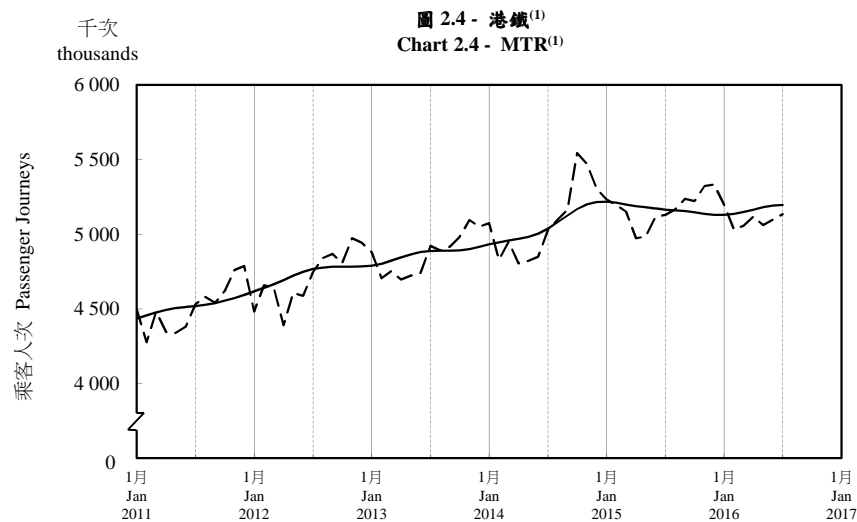

按月劃分的平均每日乘客人次趨勢 Trend of Average Daily Passenger Journeys by Month

2016/07

註：(1) 包括港鐵線路、機場快線及輕鐵。
Note: (1) Including MTR Lines, Airport Express Line and Light Rail.

--- 平均每日 Average Daily
—— 趨勢 Trend

趨勢：以「X-12自迴歸-求和-移動平均」方法估算
Trend : Estimated by X-12 ARIMA Method