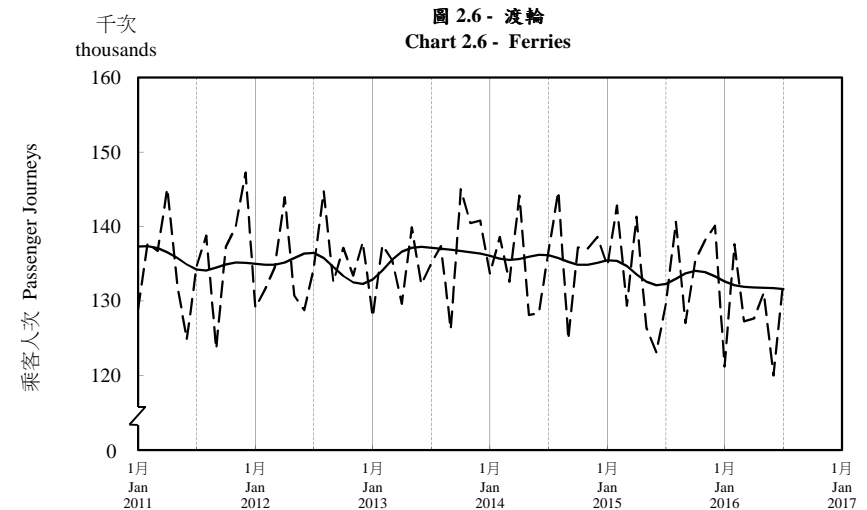

## 按月劃分的平均每日乘客人次趨勢 Trend of Average Daily Passenger Journeys by Month

2016/07

註：(1) 包括港鐵線路、機場快線及輕鐵。  
Note: (1) Including MTR Lines, Airport Express Line and Light Rail.

--- 平均每日 Average Daily  
—— 趨勢 Trend

趨勢：以「X-12自迴歸-求和-移動平均」方法估算  
Trend : Estimated by X-12 ARIMA Method