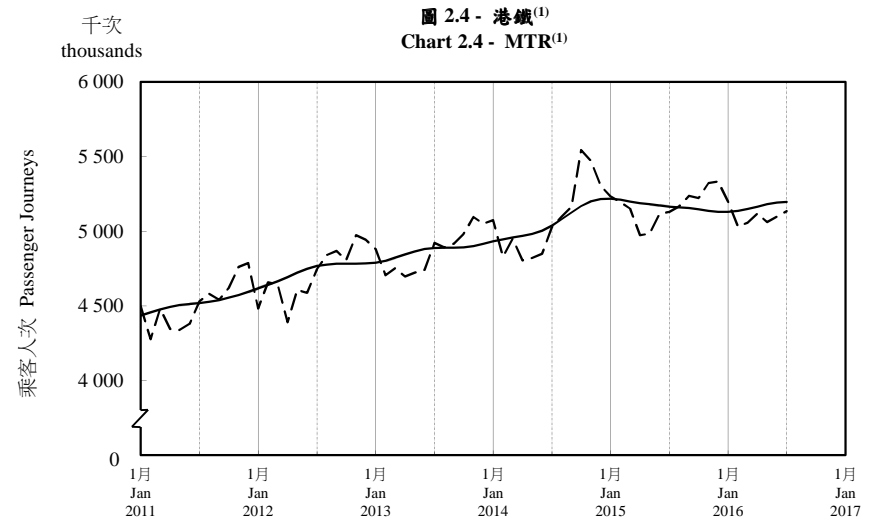

## 按月劃分的平均每日乘客人次趨勢 Trend of Average Daily Passenger Journeys by Month

2016/07

註：(1) 包括港鐵線路、機場快線及輕鐵。  
Note: (1) Including MTR Lines, Airport Express Line and Light Rail.

--- 平均每日 Average Daily  
—— 趨勢 Trend

趨勢：以「X-12自迴歸-求和-移動平均」方法估算  
Trend : Estimated by X-12 ARIMA Method