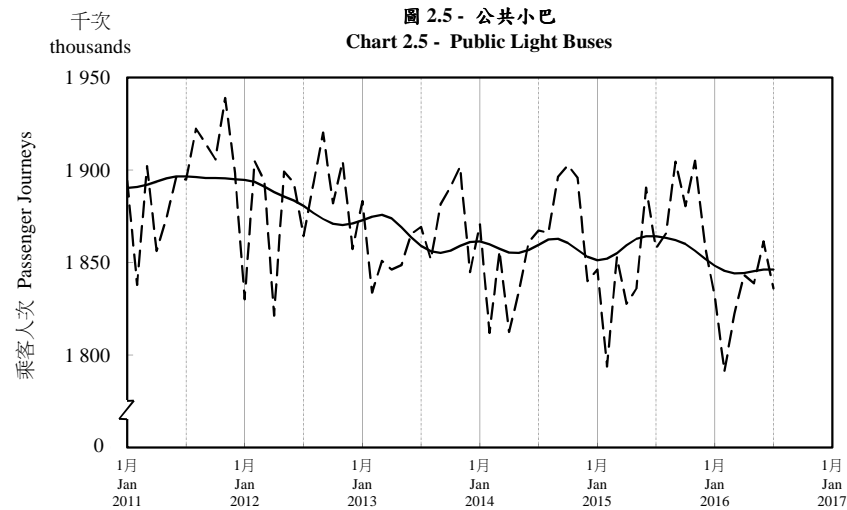

## 按月劃分的平均每日乘客人次趨勢 Trend of Average Daily Passenger Journeys by Month

2016/07

註：(1) 包括港鐵線路、機場快線及輕鐵。  
Note: (1) Including MTR Lines, Airport Express Line and Light Rail.

--- 平均每日 Average Daily  
—— 趨勢 Trend

趨勢：以「X-12自迴歸-求和-移動平均」方法估算  
Trend : Estimated by X-12 ARIMA Method