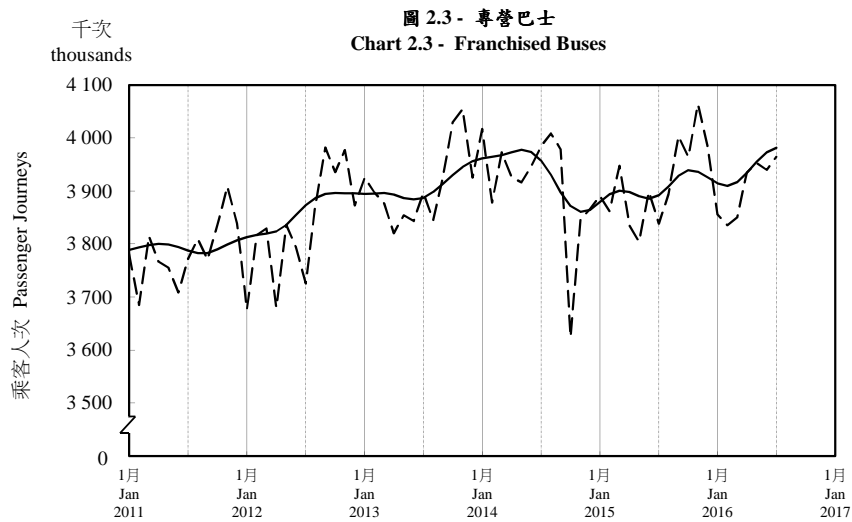

## 按月劃分的平均每日乘客人次趨勢 Trend of Average Daily Passenger Journeys by Month

2016/07

註：(1) 包括港鐵線路、機場快線及輕鐵。  
Note: (1) Including MTR Lines, Airport Express Line and Light Rail.

--- 平均每日 Average Daily  
—— 趨勢 Trend

趨勢：以「X-12自迴歸-求和-移動平均」方法估算  
Trend : Estimated by X-12 ARIMA Method