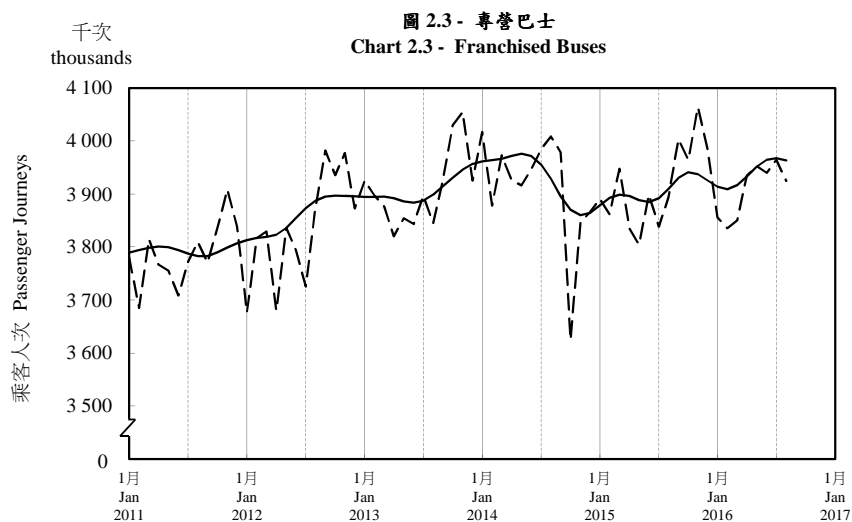

按月劃分的平均每日乘客人次趨勢 Trend of Average Daily Passenger Journeys by Month

2016/08

註：(1) 包括港鐵線路、機場快線及輕鐵。
Note: (1) Including MTR Lines, Airport Express Line and Light Rail.

--- 平均每日 Average Daily
—— 趨勢 Trend

趨勢：以「X-12自迴歸-求和-移動平均」方法估算
Trend : Estimated by X-12 ARIMA Method