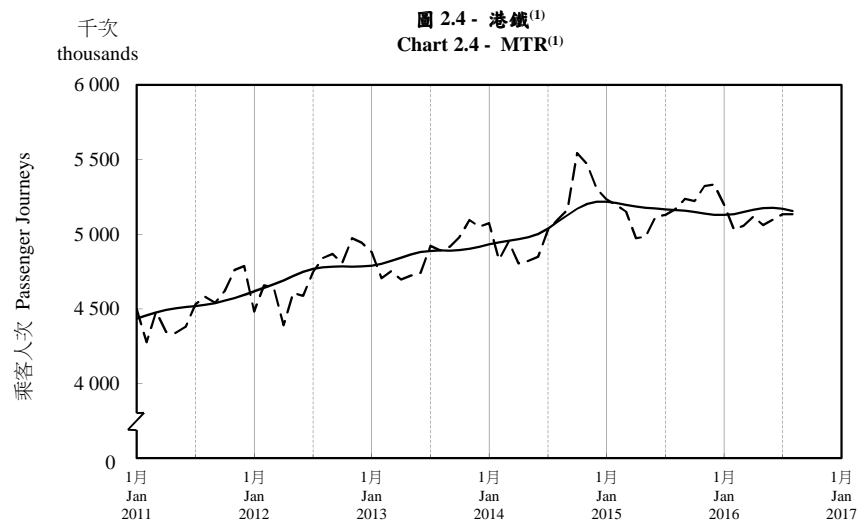

按月劃分的平均每日乘客人次趨勢 Trend of Average Daily Passenger Journeys by Month

2016/08

註：(1) 包括港鐵線路、機場快線及輕鐵。
Note: (1) Including MTR Lines, Airport Express Line and Light Rail.

--- 平均每日 Average Daily
—— 趨勢 Trend

趨勢：以「X-12自迴歸-求和-移動平均」方法估算
Trend : Estimated by X-12 ARIMA Method