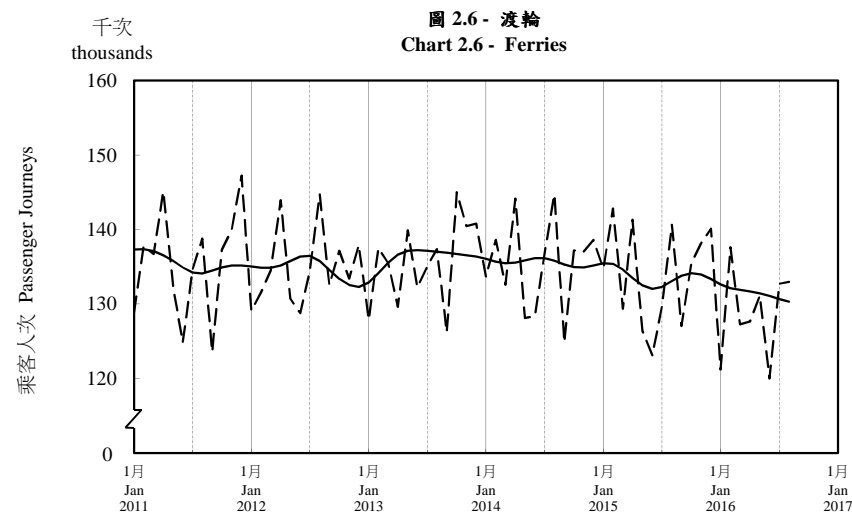

按月劃分的平均每日乘客人次趨勢 Trend of Average Daily Passenger Journeys by Month

2016/08

註：(1) 包括港鐵線路、機場快線及輕鐵。
Note: (1) Including MTR Lines, Airport Express Line and Light Rail.

--- 平均每日 Average Daily
—— 趨勢 Trend

趨勢：以「X-12自迴歸-求和-移動平均」方法估算
Trend : Estimated by X-12 ARIMA Method