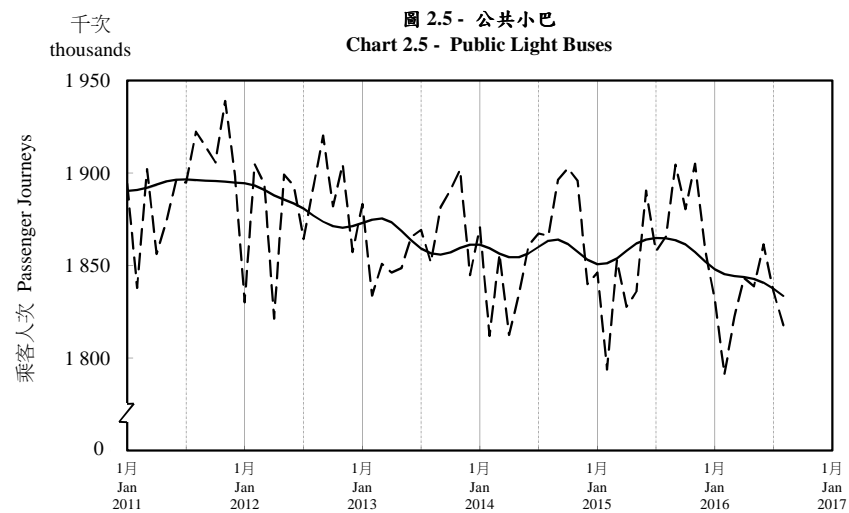

按月劃分的平均每日乘客人次趨勢 Trend of Average Daily Passenger Journeys by Month

2016/08

註：(1) 包括港鐵線路、機場快線及輕鐵。
Note: (1) Including MTR Lines, Airport Express Line and Light Rail.

--- 平均每日 Average Daily
—— 趨勢 Trend

趨勢：以「X-12自迴歸-求和-移動平均」方法估算
Trend : Estimated by X-12 ARIMA Method