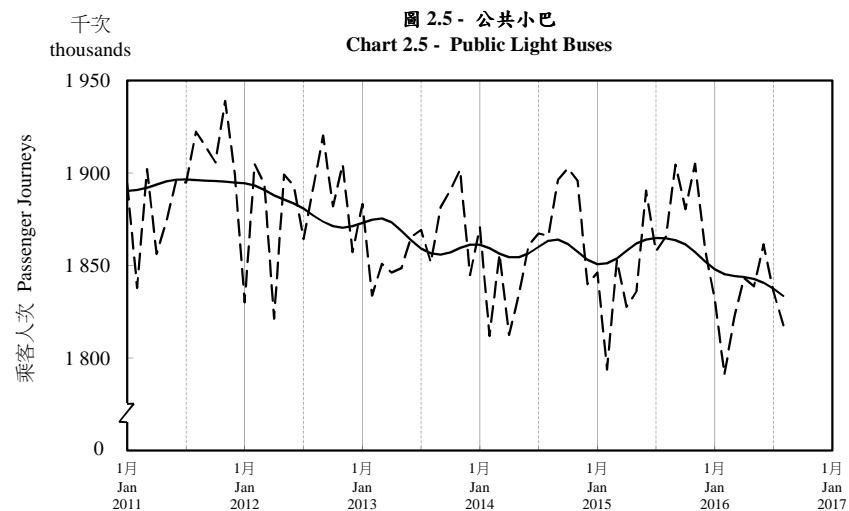

按月劃分的平均每日乘客人次趨勢 Trend of Average Daily Passenger Journeys by Month

2016/08

註：(1) 包括港鐵線路、機場快線及輕鐵。
Note: (1) Including MTR Lines, Airport Express Line and Light Rail.

--- 平均每日 Average Daily
—— 趨勢 Trend

趨勢：以「X-12自迴歸-求和-移動平均」方法估算
Trend: Estimated by X-12 ARIMA Method