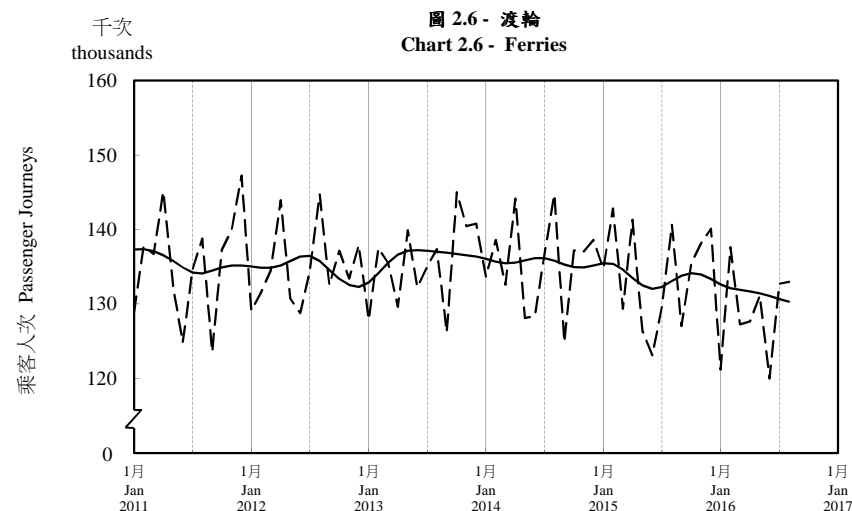

按月劃分的平均每日乘客人次趨勢 Trend of Average Daily Passenger Journeys by Month

2016/08

註：(1) 包括港鐵線路、機場快線及輕鐵。
Note: (1) Including MTR Lines, Airport Express Line and Light Rail.

--- 平均每日 Average Daily
—— 趨勢 Trend

趨勢：以「X-12自迴歸-求和-移動平均」方法估算
Trend: Estimated by X-12 ARIMA Method