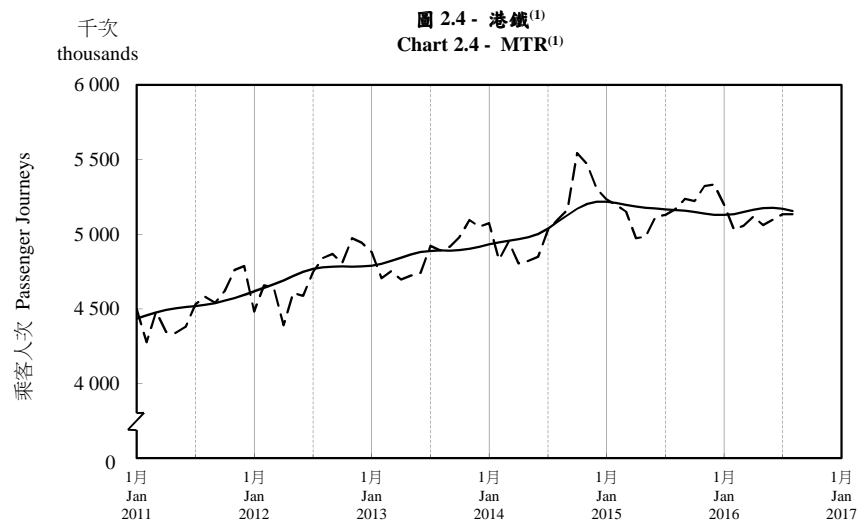

按月劃分的平均每日乘客人次趨勢 Trend of Average Daily Passenger Journeys by Month

2016/08

註：(1) 包括港鐵線路、機場快線及輕鐵。
Note: (1) Including MTR Lines, Airport Express Line and Light Rail.

--- 平均每日 Average Daily
—— 趨勢 Trend

趨勢：以「X-12自迴歸-求和-移動平均」方法估算
Trend: Estimated by X-12 ARIMA Method