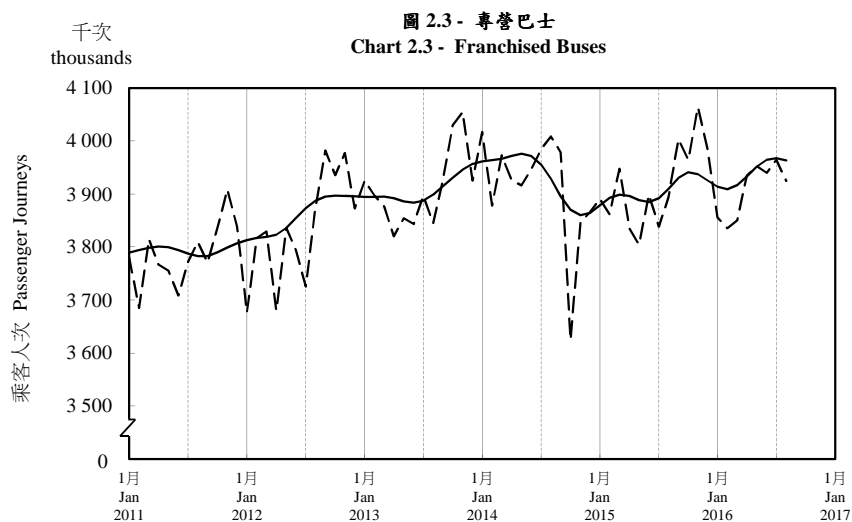

按月劃分的平均每日乘客人次趨勢 Trend of Average Daily Passenger Journeys by Month

2016/08

註：(1) 包括港鐵線路、機場快線及輕鐵。
Note: (1) Including MTR Lines, Airport Express Line and Light Rail.

--- 平均每日 Average Daily
—— 趨勢 Trend

趨勢：以「X-12自迴歸-求和-移動平均」方法估算
Trend: Estimated by X-12 ARIMA Method