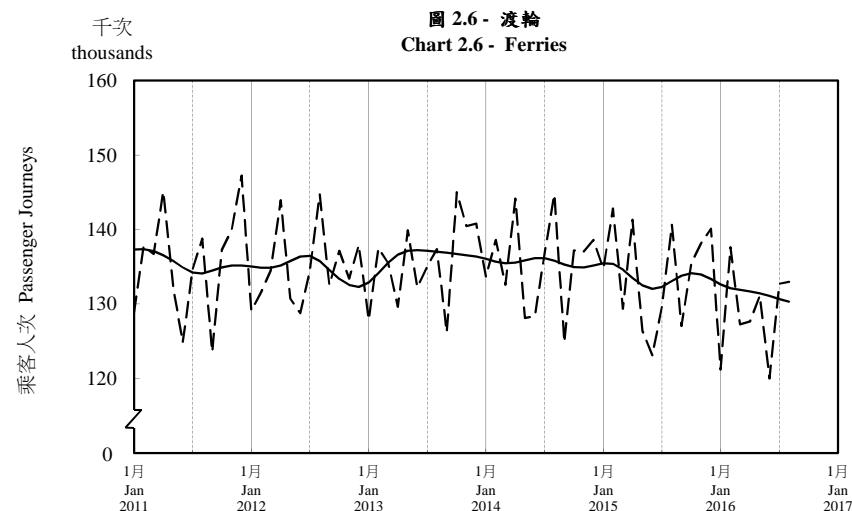

## 按月劃分的平均每日乘客人次趨勢 Trend of Average Daily Passenger Journeys by Month

2016/08

註：(1) 包括港鐵線路、機場快線及輕鐵。  
Note: (1) Including MTR Lines, Airport Express Line and Light Rail.

--- 平均每日 Average Daily  
—— 趨勢 Trend

趨勢：以「X-12自迴歸-求和-移動平均」方法估算  
Trend : Estimated by X-12 ARIMA Method