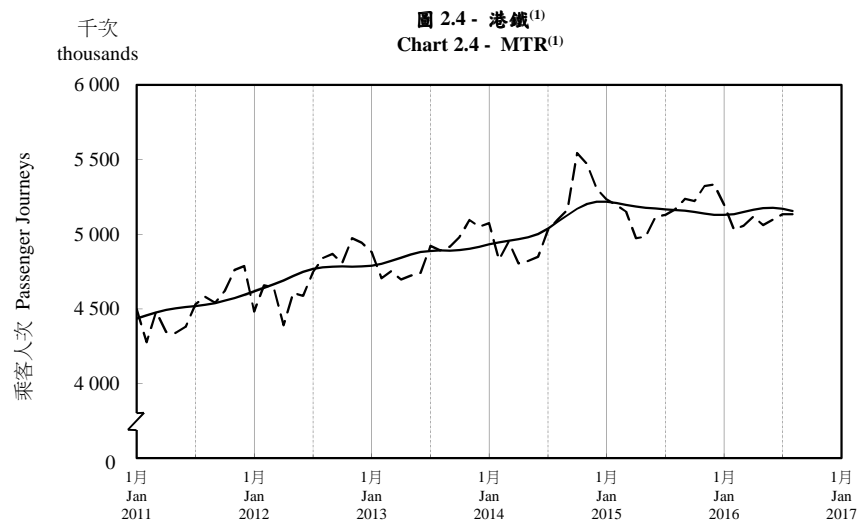

## 按月劃分的平均每日乘客人次趨勢 Trend of Average Daily Passenger Journeys by Month

2016/08

註：(1) 包括港鐵線路、機場快線及輕鐵。  
Note: (1) Including MTR Lines, Airport Express Line and Light Rail.

--- 平均每日 Average Daily  
—— 趨勢 Trend

趨勢：以「X-12自迴歸-求和-移動平均」方法估算  
Trend : Estimated by X-12 ARIMA Method