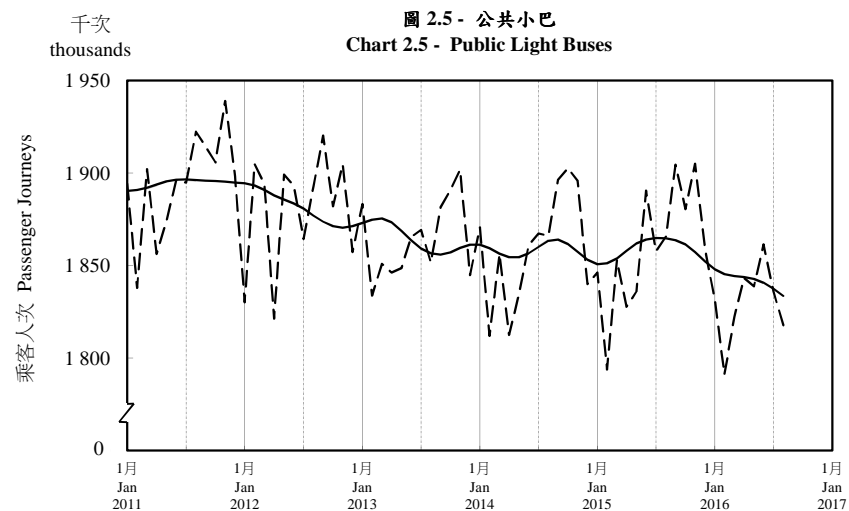

## 按月劃分的平均每日乘客人次趨勢 Trend of Average Daily Passenger Journeys by Month

2016/08

註：(1) 包括港鐵線路、機場快線及輕鐵。  
Note: (1) Including MTR Lines, Airport Express Line and Light Rail.

--- 平均每日 Average Daily  
—— 趨勢 Trend

趨勢：以「X-12自迴歸-求和-移動平均」方法估算  
Trend : Estimated by X-12 ARIMA Method