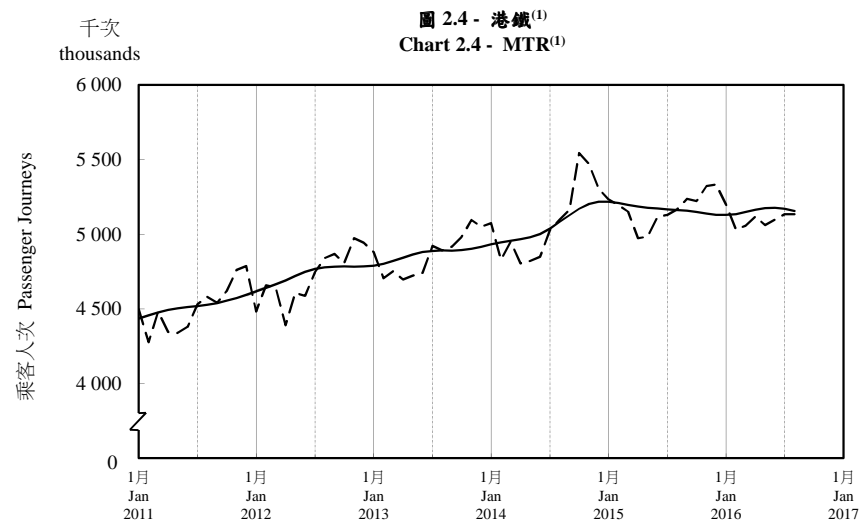

## 按月劃分的平均每日乘客人次趨勢 Trend of Average Daily Passenger Journeys by Month

2016/08

註：(1) 包括港鐵線路、機場快線及輕鐵。  
Note: (1) Including MTR Lines, Airport Express Line and Light Rail.

--- 平均每日 Average Daily  
—— 趨勢 Trend

趨勢：以「X-12自迴歸-求和-移動平均」方法估算  
Trend : Estimated by X-12 ARIMA Method