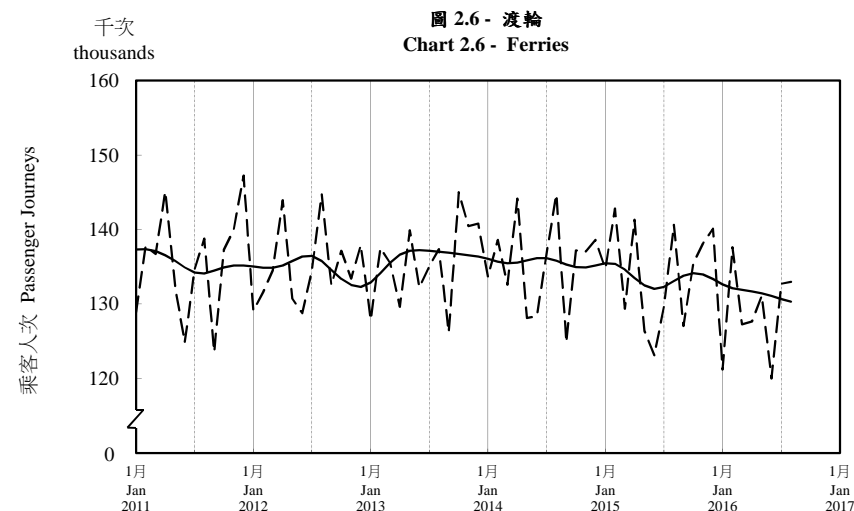

## 按月劃分的平均每日乘客人次趨勢 Trend of Average Daily Passenger Journeys by Month

2016/08

註：(1) 包括港鐵線路、機場快線及輕鐵。  
Note: (1) Including MTR Lines, Airport Express Line and Light Rail.

--- 平均每日 Average Daily  
—— 趨勢 Trend

趨勢：以「X-12自迴歸-求和-移動平均」方法估算  
Trend : Estimated by X-12 ARIMA Method