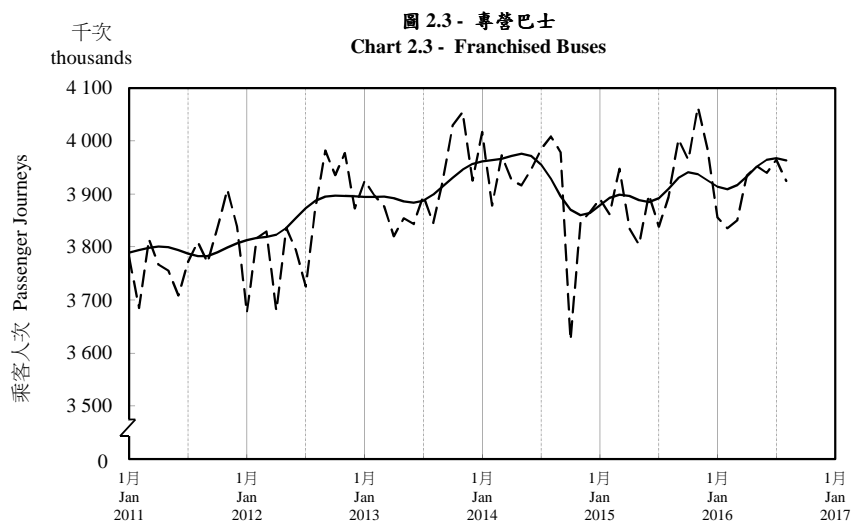

## 按月劃分的平均每日乘客人次趨勢 Trend of Average Daily Passenger Journeys by Month

2016/08

註：(1) 包括港鐵線路、機場快線及輕鐵。  
Note: (1) Including MTR Lines, Airport Express Line and Light Rail.

--- 平均每日 Average Daily  
—— 趨勢 Trend

趨勢：以「X-12自迴歸-求和-移動平均」方法估算  
Trend : Estimated by X-12 ARIMA Method