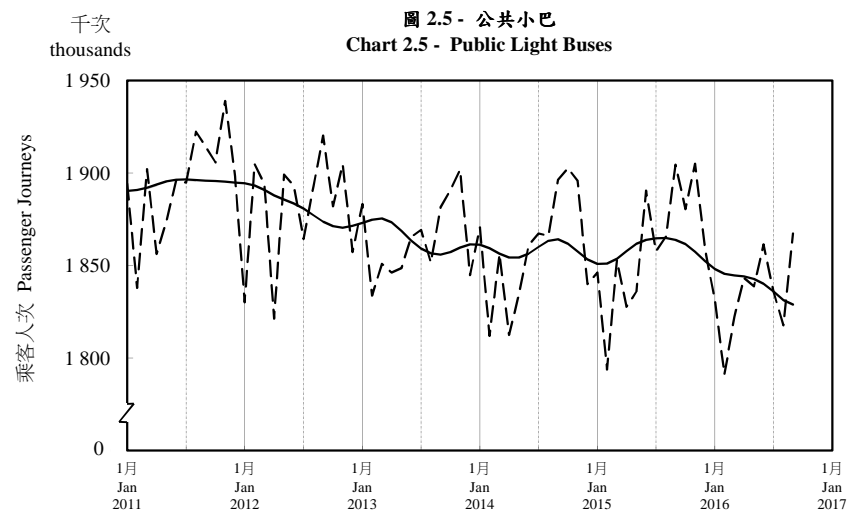

按月劃分的平均每日乘客人次趨勢 Trend of Average Daily Passenger Journeys by Month

2016/09

註：(1) 包括港鐵線路、機場快線及輕鐵。
Note: (1) Including MTR Lines, Airport Express Line and Light Rail.

--- 平均每日 Average Daily
—— 趨勢 Trend

趨勢：以「X-12自迴歸-求和-移動平均」方法估算
Trend : Estimated by X-12 ARIMA Method