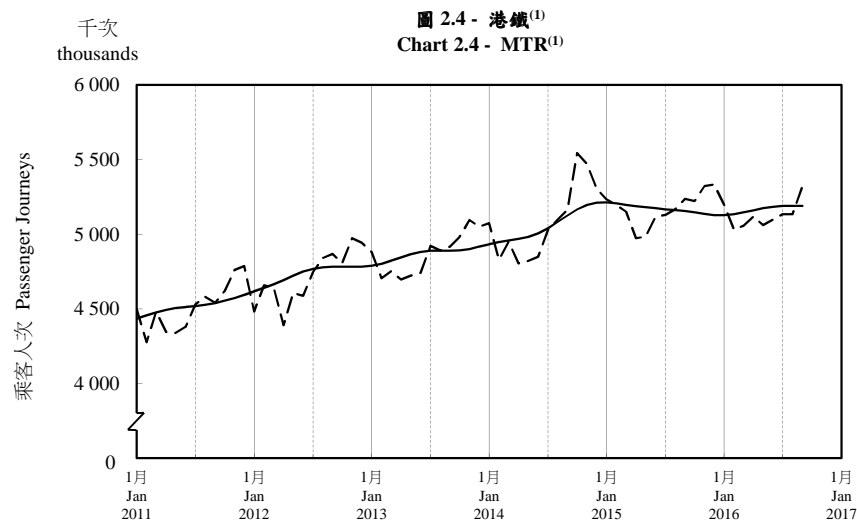

按月劃分的平均每日乘客人次趨勢 Trend of Average Daily Passenger Journeys by Month

2016/09

註：(1) 包括港鐵線路、機場快線及輕鐵。
Note: (1) Including MTR Lines, Airport Express Line and Light Rail.

--- 平均每日 Average Daily
—— 趨勢 Trend

趨勢：以「X-12自迴歸-求和-移動平均」方法估算
Trend : Estimated by X-12 ARIMA Method