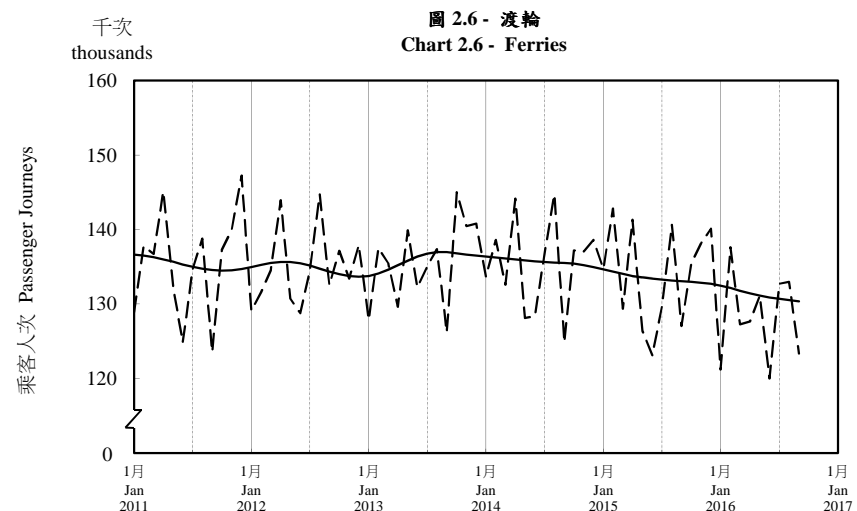

按月劃分的平均每日乘客人次趨勢 Trend of Average Daily Passenger Journeys by Month

2016/09

註：(1) 包括港鐵線路、機場快線及輕鐵。
Note: (1) Including MTR Lines, Airport Express Line and Light Rail.

--- 平均每日 Average Daily
—— 趨勢 Trend

趨勢：以「X-12自迴歸-求和-移動平均」方法估算
Trend : Estimated by X-12 ARIMA Method