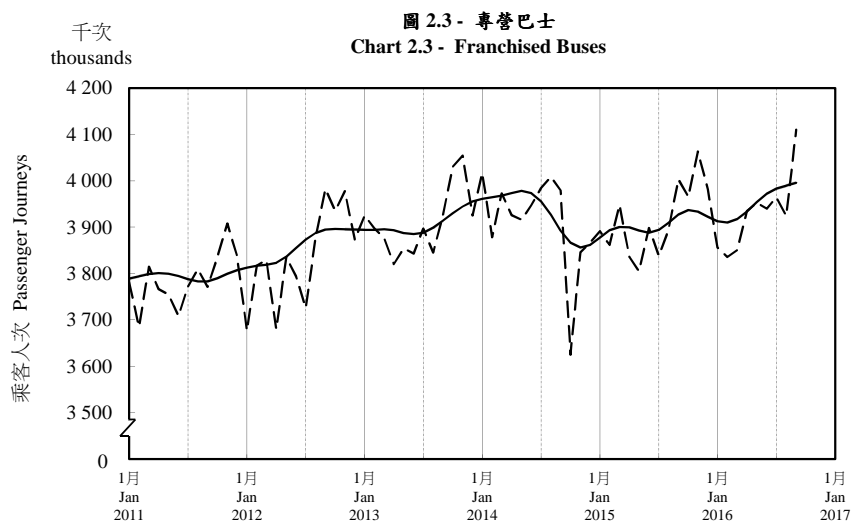

按月劃分的平均每日乘客人次趨勢 Trend of Average Daily Passenger Journeys by Month

2016/09

註：(1) 包括港鐵線路、機場快線及輕鐵。
Note: (1) Including MTR Lines, Airport Express Line and Light Rail.

--- 平均每日 Average Daily
—— 趨勢 Trend

趨勢：以「X-12自迴歸-求和-移動平均」方法估算
Trend : Estimated by X-12 ARIMA Method