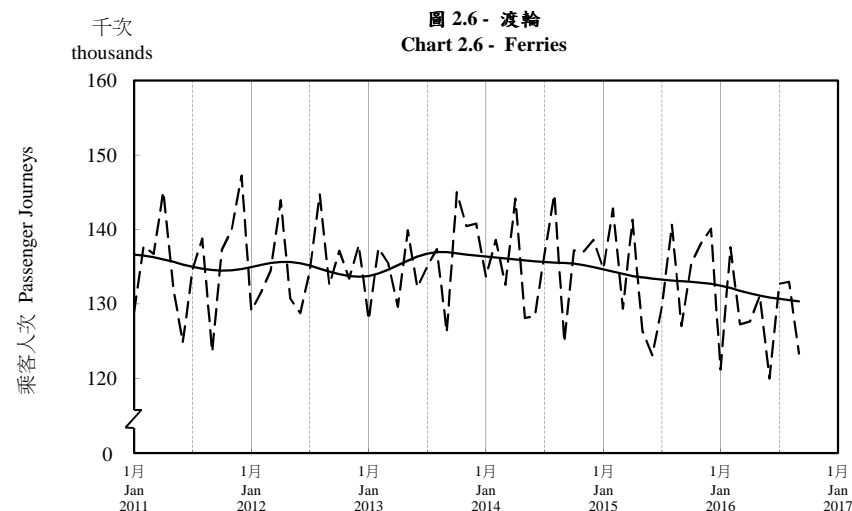

按月劃分的平均每日乘客人次趨勢 Trend of Average Daily Passenger Journeys by Month

2016/09

註：(1) 包括港鐵線路、機場快線及輕鐵。
Note: (1) Including MTR Lines, Airport Express Line and Light Rail.

--- 平均每日 Average Daily
—— 趨勢 Trend

趨勢：以「X-12自迴歸-求和-移動平均」方法估算
Trend : Estimated by X-12 ARIMA Method