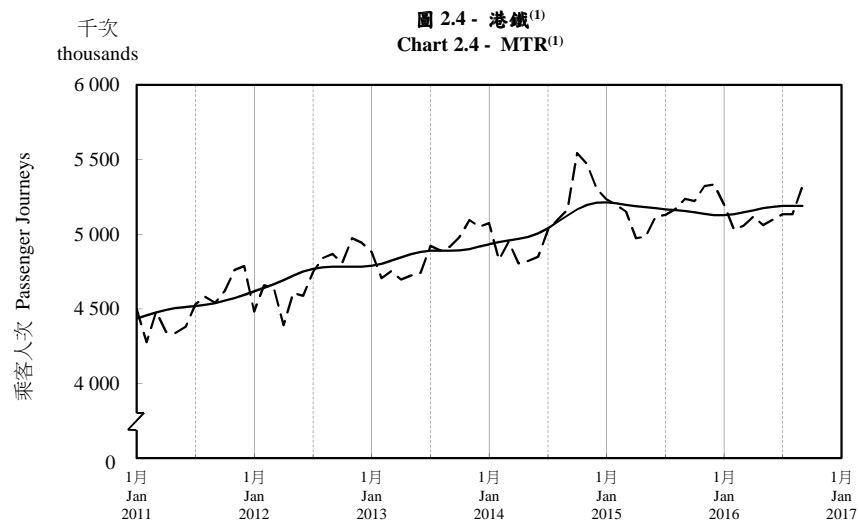

按月劃分的平均每日乘客人次趨勢 Trend of Average Daily Passenger Journeys by Month

2016/09

註：(1) 包括港鐵線路、機場快線及輕鐵。
Note: (1) Including MTR Lines, Airport Express Line and Light Rail.

--- 平均每日 Average Daily
—— 趨勢 Trend

趨勢：以「X-12自迴歸-求和-移動平均」方法估算
Trend : Estimated by X-12 ARIMA Method