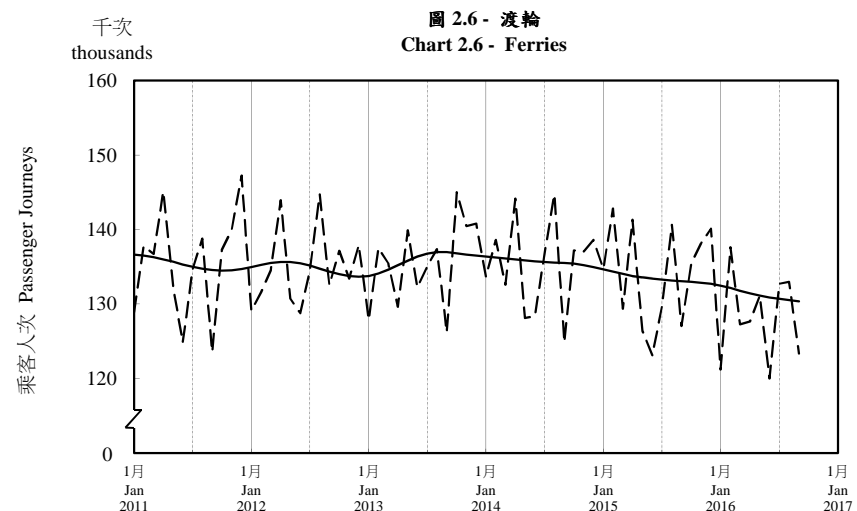

## 按月劃分的平均每日乘客人次趨勢 Trend of Average Daily Passenger Journeys by Month

2016/09

註：(1) 包括港鐵線路、機場快線及輕鐵。  
Note: (1) Including MTR Lines, Airport Express Line and Light Rail.

--- 平均每日 Average Daily  
—— 趨勢 Trend

趨勢：以「X-12自迴歸-求和-移動平均」方法估算  
Trend : Estimated by X-12 ARIMA Method