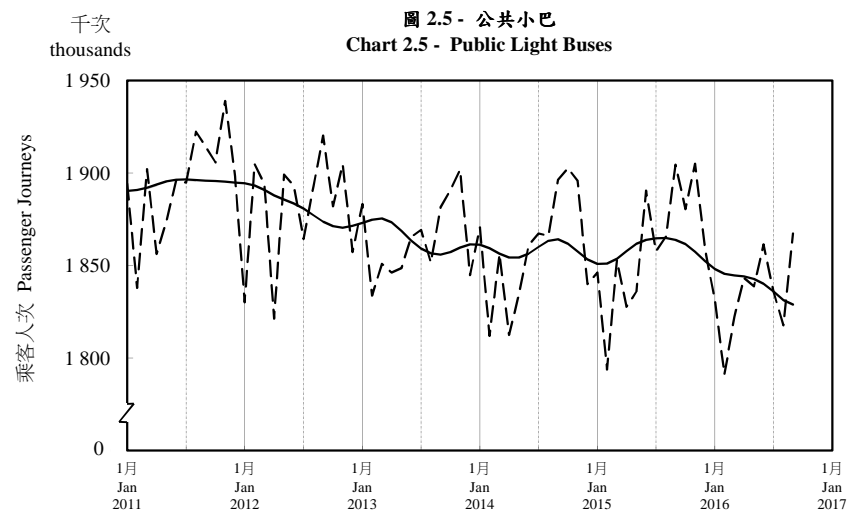

## 按月劃分的平均每日乘客人次趨勢 Trend of Average Daily Passenger Journeys by Month

2016/09

註：(1) 包括港鐵線路、機場快線及輕鐵。  
Note: (1) Including MTR Lines, Airport Express Line and Light Rail.

--- 平均每日 Average Daily  
—— 趨勢 Trend

趨勢：以「X-12自迴歸-求和-移動平均」方法估算  
Trend : Estimated by X-12 ARIMA Method