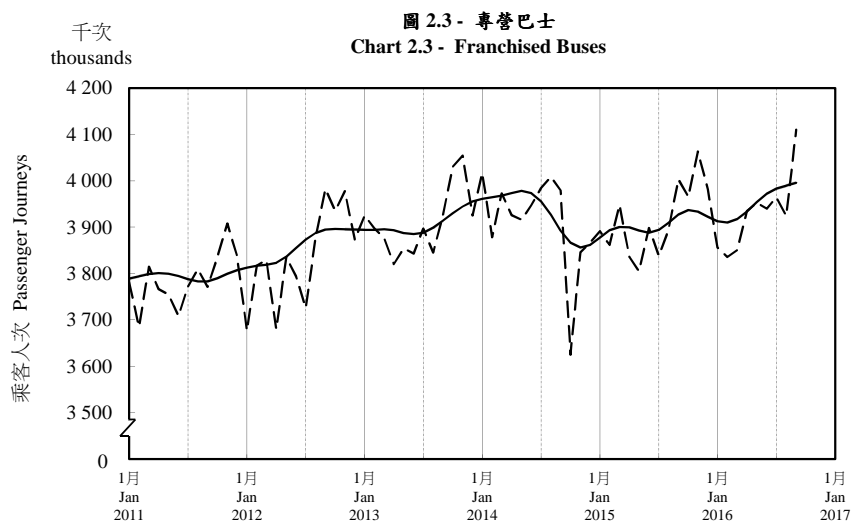

## 按月劃分的平均每日乘客人次趨勢 Trend of Average Daily Passenger Journeys by Month

2016/09

註：(1) 包括港鐵線路、機場快線及輕鐵。  
Note: (1) Including MTR Lines, Airport Express Line and Light Rail.

--- 平均每日 Average Daily  
—— 趨勢 Trend

趨勢：以「X-12自迴歸-求和-移動平均」方法估算  
Trend : Estimated by X-12 ARIMA Method