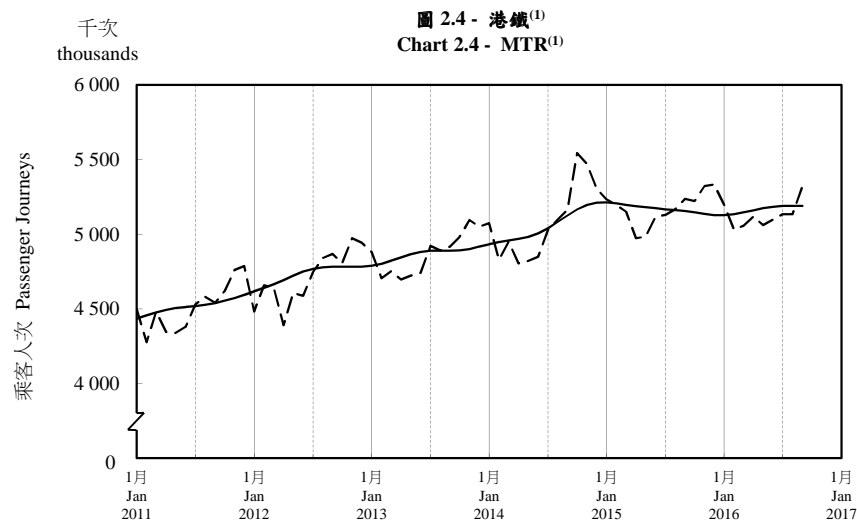

## 按月劃分的平均每日乘客人次趨勢 Trend of Average Daily Passenger Journeys by Month

2016/09

註：(1) 包括港鐵線路、機場快線及輕鐵。  
Note: (1) Including MTR Lines, Airport Express Line and Light Rail.

--- 平均每日 Average Daily  
—— 趨勢 Trend

趨勢：以「X-12自迴歸-求和-移動平均」方法估算  
Trend : Estimated by X-12 ARIMA Method