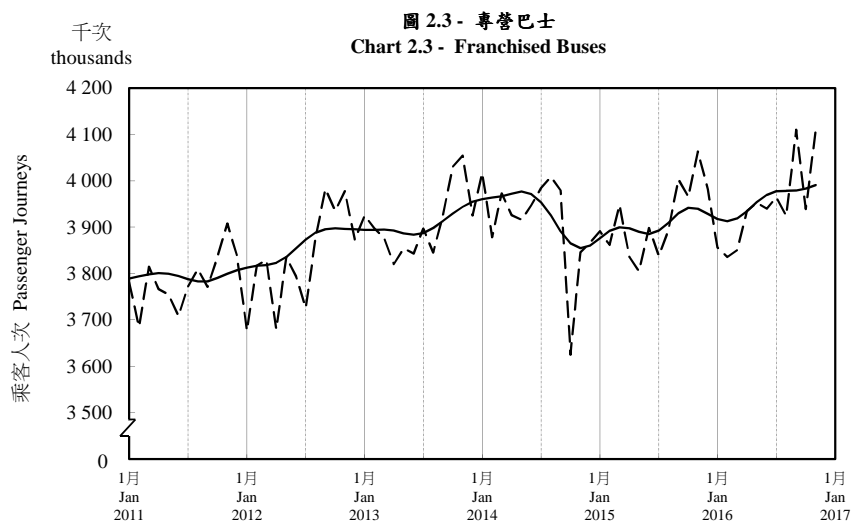

## 按月劃分的平均每日乘客人次趨勢 Trend of Average Daily Passenger Journeys by Month

2016/11

註：(1) 包括港鐵線路、機場快線及輕鐵。  
Note: (1) Including MTR Lines, Airport Express Line and Light Rail.

--- 平均每日 Average Daily  
—— 趨勢 Trend

趨勢：以「X-12自迴歸-求和-移動平均」方法估算  
Trend : Estimated by X-12 ARIMA Method