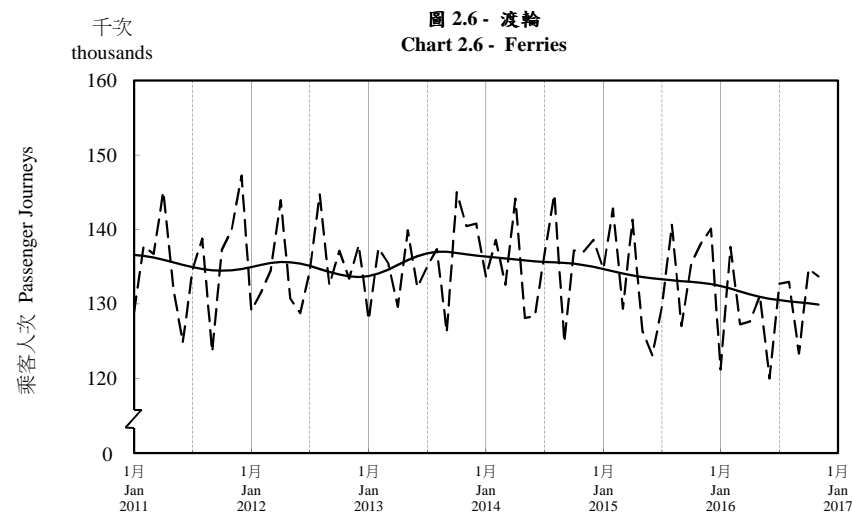

## 按月劃分的平均每日乘客人次趨勢 Trend of Average Daily Passenger Journeys by Month

2016/11

註：(1) 包括港鐵線路、機場快線及輕鐵。  
Note: (1) Including MTR Lines, Airport Express Line and Light Rail.

--- 平均每日 Average Daily  
—— 趨勢 Trend

趨勢：以「X-12自迴歸-求和-移動平均」方法估算  
Trend : Estimated by X-12 ARIMA Method