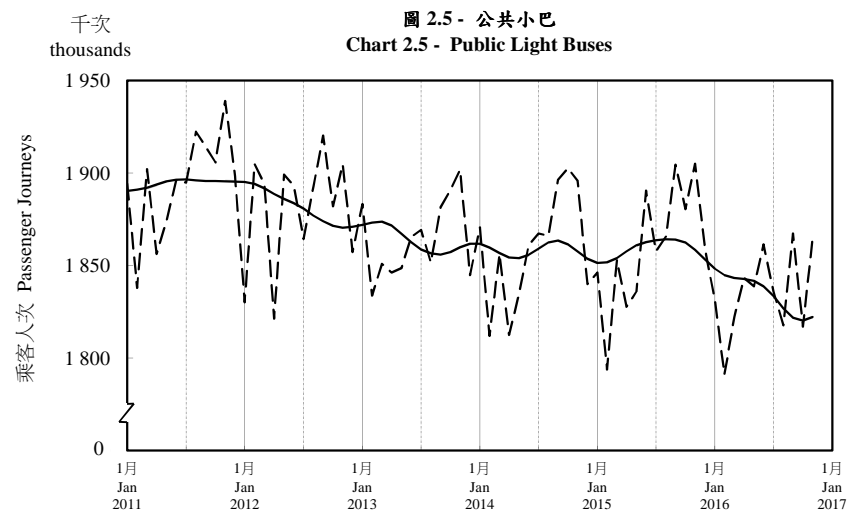

## 按月劃分的平均每日乘客人次趨勢 Trend of Average Daily Passenger Journeys by Month

2016/11

註：(1) 包括港鐵線路、機場快線及輕鐵。  
Note: (1) Including MTR Lines, Airport Express Line and Light Rail.

--- 平均每日 Average Daily  
—— 趨勢 Trend

趨勢：以「X-12自迴歸-求和-移動平均」方法估算  
Trend : Estimated by X-12 ARIMA Method