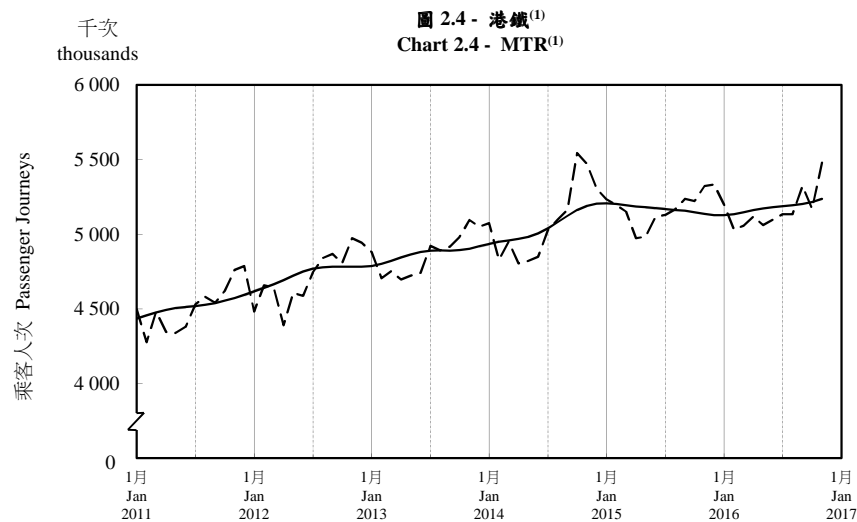

## 按月劃分的平均每日乘客人次趨勢 Trend of Average Daily Passenger Journeys by Month

2016/11

註：(1) 包括港鐵線路、機場快線及輕鐵。  
Note: (1) Including MTR Lines, Airport Express Line and Light Rail.

--- 平均每日 Average Daily  
—— 趨勢 Trend

趨勢：以「X-12自迴歸-求和-移動平均」方法估算  
Trend : Estimated by X-12 ARIMA Method