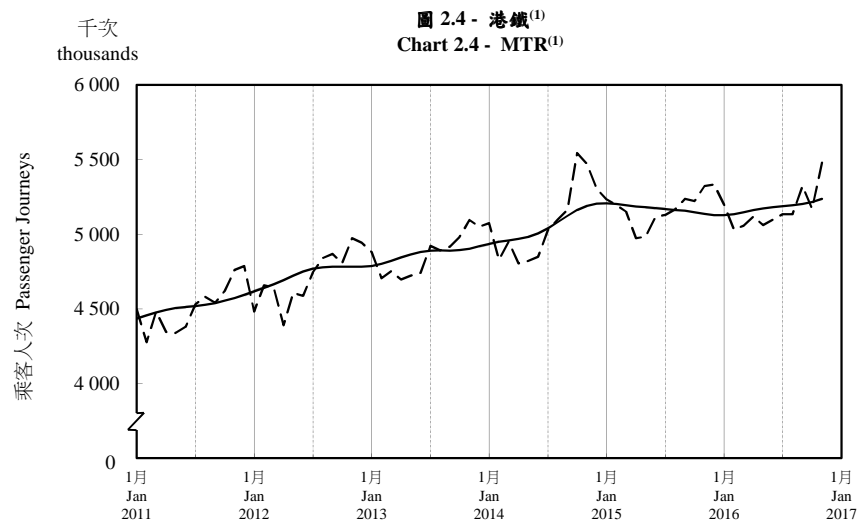

按月劃分的平均每日乘客人次趨勢 Trend of Average Daily Passenger Journeys by Month

2016/11

註：(1) 包括港鐵線路、機場快線及輕鐵。
Note: (1) Including MTR Lines, Airport Express Line and Light Rail.

--- 平均每日 Average Daily
—— 趨勢 Trend

趨勢：以「X-12自迴歸-求和-移動平均」方法估算
Trend : Estimated by X-12 ARIMA Method