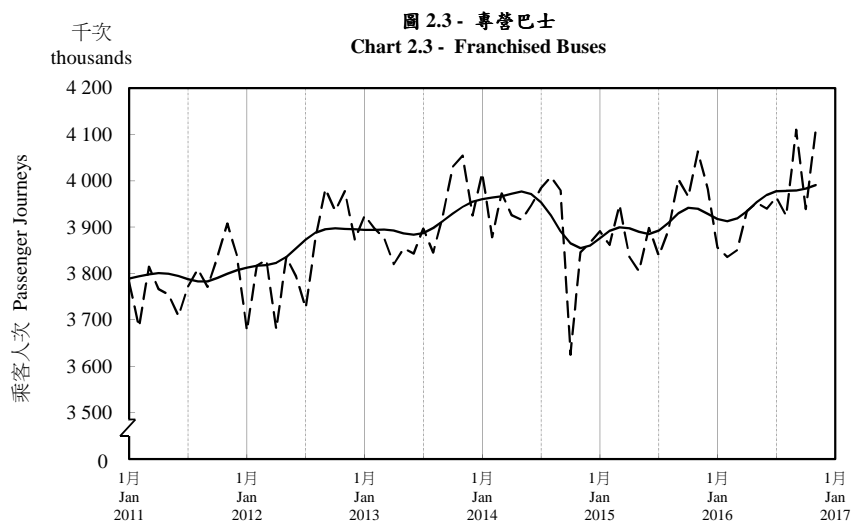

按月劃分的平均每日乘客人次趨勢 Trend of Average Daily Passenger Journeys by Month

2016/11

註：(1) 包括港鐵線路、機場快線及輕鐵。
Note: (1) Including MTR Lines, Airport Express Line and Light Rail.

--- 平均每日 Average Daily
—— 趨勢 Trend

趨勢：以「X-12自迴歸-求和-移動平均」方法估算
Trend : Estimated by X-12 ARIMA Method