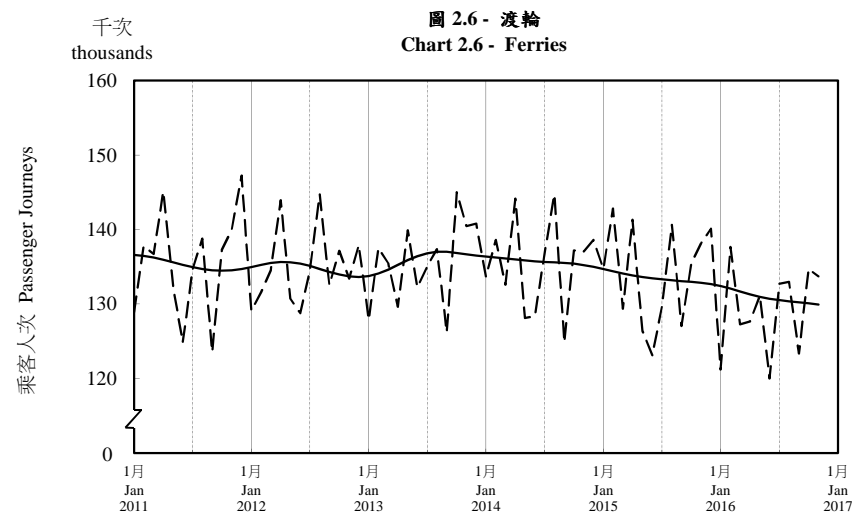

按月劃分的平均每日乘客人次趨勢 Trend of Average Daily Passenger Journeys by Month

2016/11

註：(1) 包括港鐵線路、機場快線及輕鐵。
Note: (1) Including MTR Lines, Airport Express Line and Light Rail.

--- 平均每日 Average Daily
—— 趨勢 Trend

趨勢：以「X-12自迴歸-求和-移動平均」方法估算
Trend : Estimated by X-12 ARIMA Method