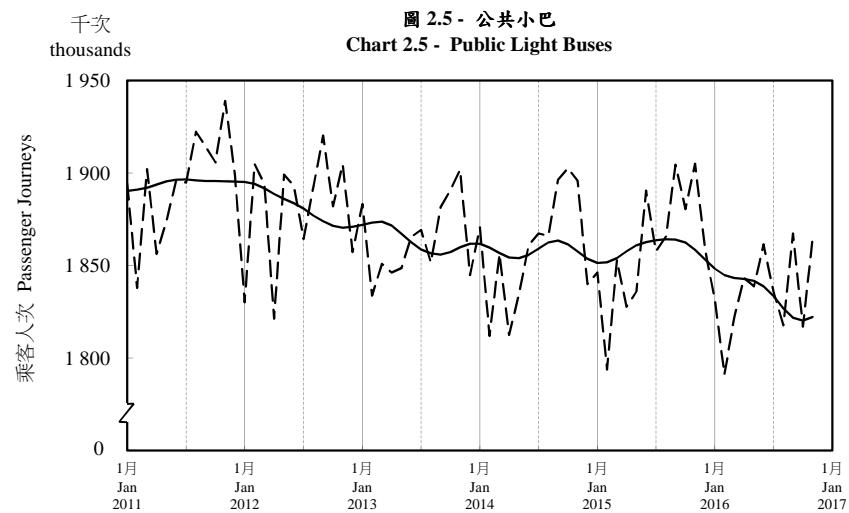

按月劃分的平均每日乘客人次趨勢 Trend of Average Daily Passenger Journeys by Month

2016/11

註：(1) 包括港鐵線路、機場快線及輕鐵。
Note: (1) Including MTR Lines, Airport Express Line and Light Rail.

--- 平均每日 Average Daily
—— 趨勢 Trend

趨勢：以「X-12自迴歸-求和-移動平均」方法估算
Trend : Estimated by X-12 ARIMA Method