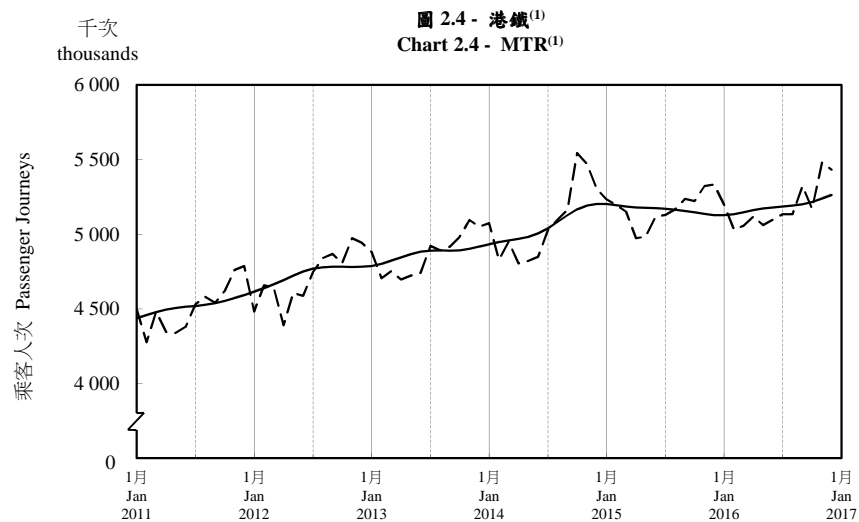

按月劃分的平均每日乘客人次趨勢 Trend of Average Daily Passenger Journeys by Month

2016/12

註：(1) 包括港鐵線路、機場快線及輕鐵。
Note: (1) Including MTR Lines, Airport Express Line and Light Rail.

--- 平均每日 Average Daily
—— 趨勢 Trend

趨勢：以「X-12自迴歸-求和-移動平均」方法估算
Trend : Estimated by X-12 ARIMA Method