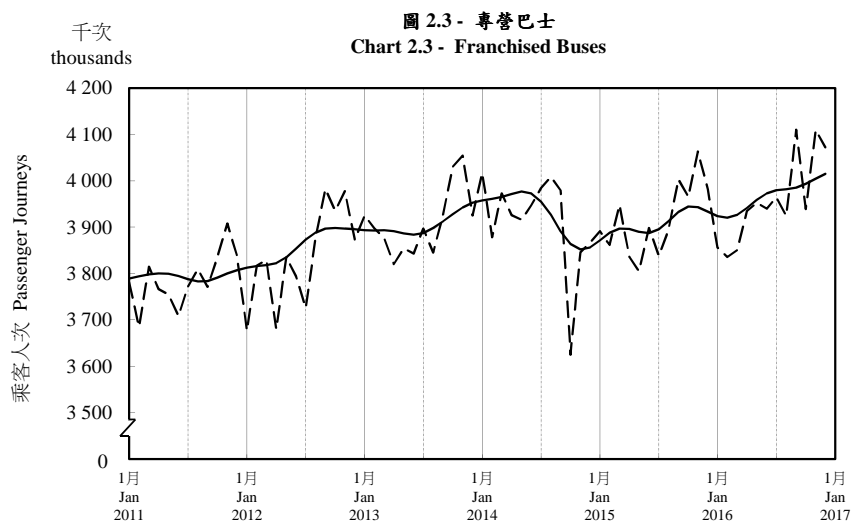

按月劃分的平均每日乘客人次趨勢 Trend of Average Daily Passenger Journeys by Month

2016/12

註：(1) 包括港鐵線路、機場快線及輕鐵。
Note: (1) Including MTR Lines, Airport Express Line and Light Rail.

--- 平均每日 Average Daily
—— 趨勢 Trend

趨勢：以「X-12自迴歸-求和-移動平均」方法估算
Trend: Estimated by X-12 ARIMA Method