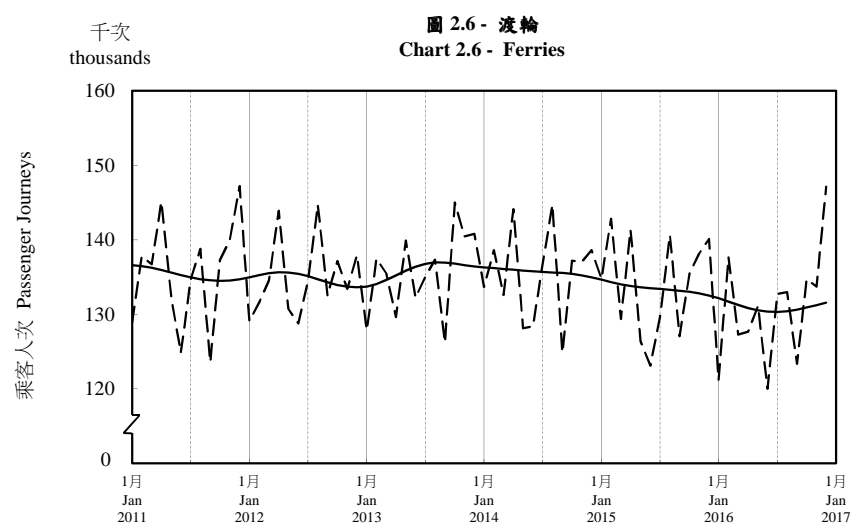

按月劃分的平均每日乘客人次趨勢 Trend of Average Daily Passenger Journeys by Month

2016/12

註：(1) 包括港鐵線路、機場快線及輕鐵。
Note: (1) Including MTR Lines, Airport Express Line and Light Rail.

--- 平均每日 Average Daily
—— 趨勢 Trend

趨勢：以「X-12自迴歸-求和-移動平均」方法估算
Trend: Estimated by X-12 ARIMA Method