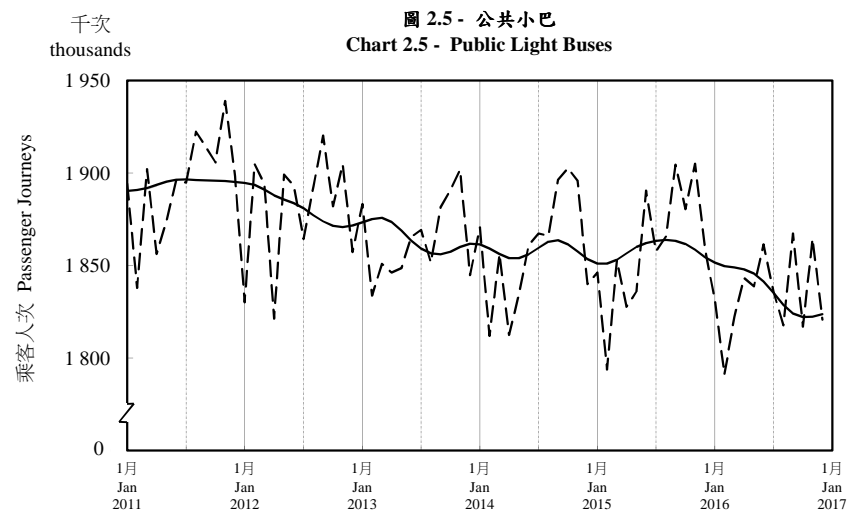

按月劃分的平均每日乘客人次趨勢 Trend of Average Daily Passenger Journeys by Month

2016/12

註：(1) 包括港鐵線路、機場快線及輕鐵。
Note: (1) Including MTR Lines, Airport Express Line and Light Rail.

--- 平均每日 Average Daily
—— 趨勢 Trend

趨勢：以「X-12自迴歸-求和-移動平均」方法估算
Trend: Estimated by X-12 ARIMA Method