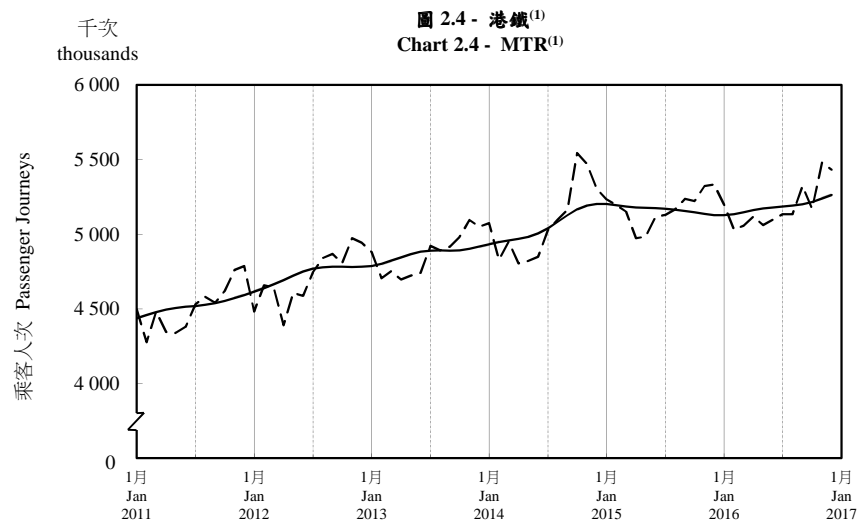

按月劃分的平均每日乘客人次趨勢 Trend of Average Daily Passenger Journeys by Month

2016/12

註：(1) 包括港鐵線路、機場快線及輕鐵。
Note: (1) Including MTR Lines, Airport Express Line and Light Rail.

--- 平均每日 Average Daily
—— 趨勢 Trend

趨勢：以「X-12自迴歸-求和-移動平均」方法估算
Trend: Estimated by X-12 ARIMA Method