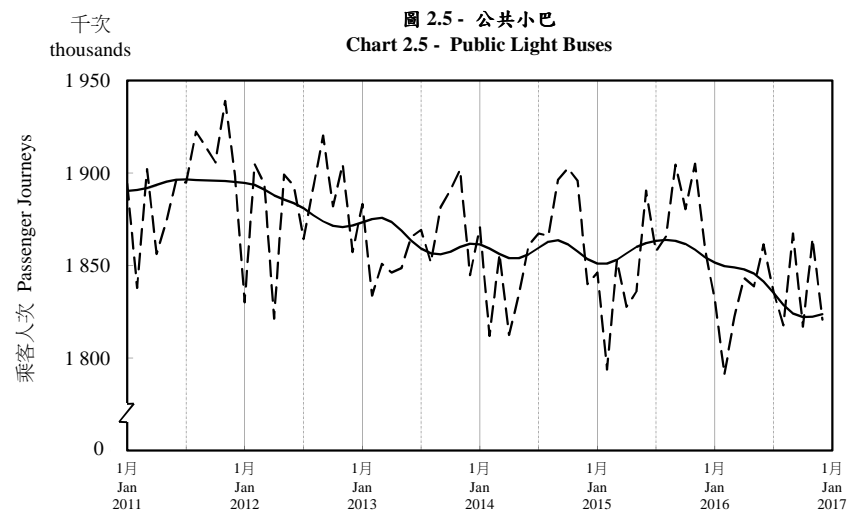

按月劃分的平均每日乘客人次趨勢 Trend of Average Daily Passenger Journeys by Month

2016/12

註：(1) 包括港鐵線路、機場快線及輕鐵。
Note: (1) Including MTR Lines, Airport Express Line and Light Rail.

--- 平均每日 Average Daily
—— 趨勢 Trend

趨勢：以「X-12自迴歸-求和-移動平均」方法估算
Trend : Estimated by X-12 ARIMA Method