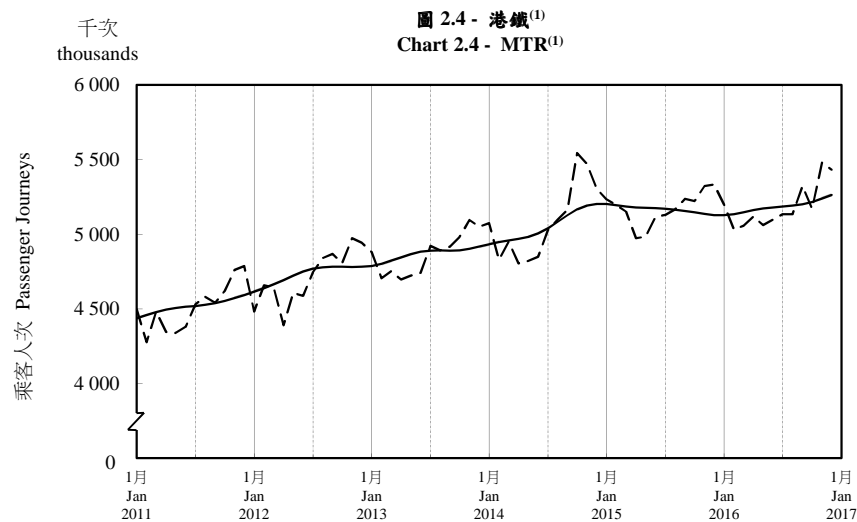

按月劃分的平均每日乘客人次趨勢 Trend of Average Daily Passenger Journeys by Month

2016/12

註：(1) 包括港鐵線路、機場快線及輕鐵。
Note: (1) Including MTR Lines, Airport Express Line and Light Rail.

--- 平均每日 Average Daily
—— 趨勢 Trend

趨勢：以「X-12自迴歸-求和-移動平均」方法估算
Trend : Estimated by X-12 ARIMA Method