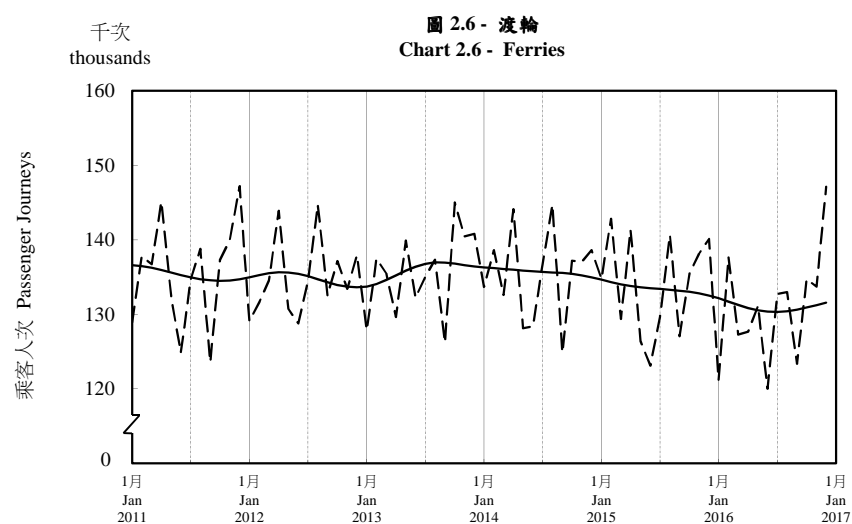

按月劃分的平均每日乘客人次趨勢 Trend of Average Daily Passenger Journeys by Month

2016/12

註：(1) 包括港鐵線路、機場快線及輕鐵。
Note: (1) Including MTR Lines, Airport Express Line and Light Rail.

--- 平均每日 Average Daily
—— 趨勢 Trend

趨勢：以「X-12自迴歸-求和-移動平均」方法估算
Trend : Estimated by X-12 ARIMA Method