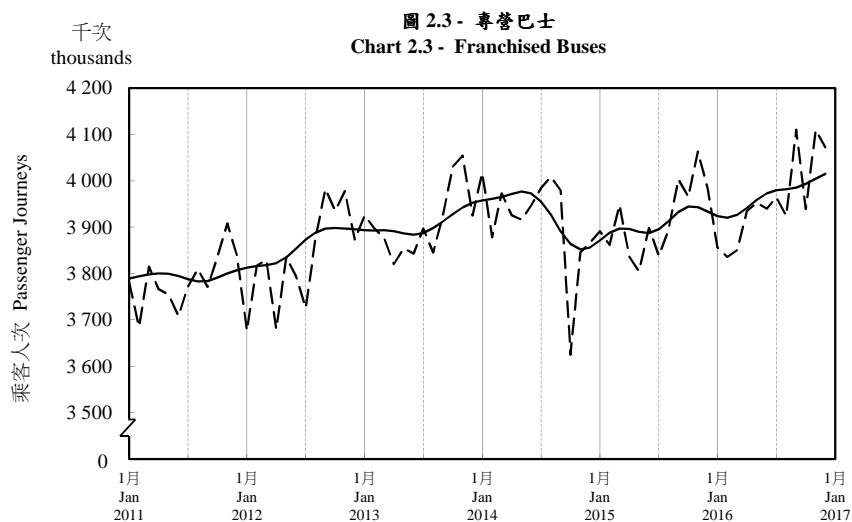

按月劃分的平均每日乘客人次趨勢 Trend of Average Daily Passenger Journeys by Month

2016/12

註：(1) 包括港鐵線路、機場快線及輕鐵。
Note: (1) Including MTR Lines, Airport Express Line and Light Rail.

--- 平均每日 Average Daily
—— 趨勢 Trend

趨勢：以「X-12自迴歸-求和-移動平均」方法估算
Trend : Estimated by X-12 ARIMA Method