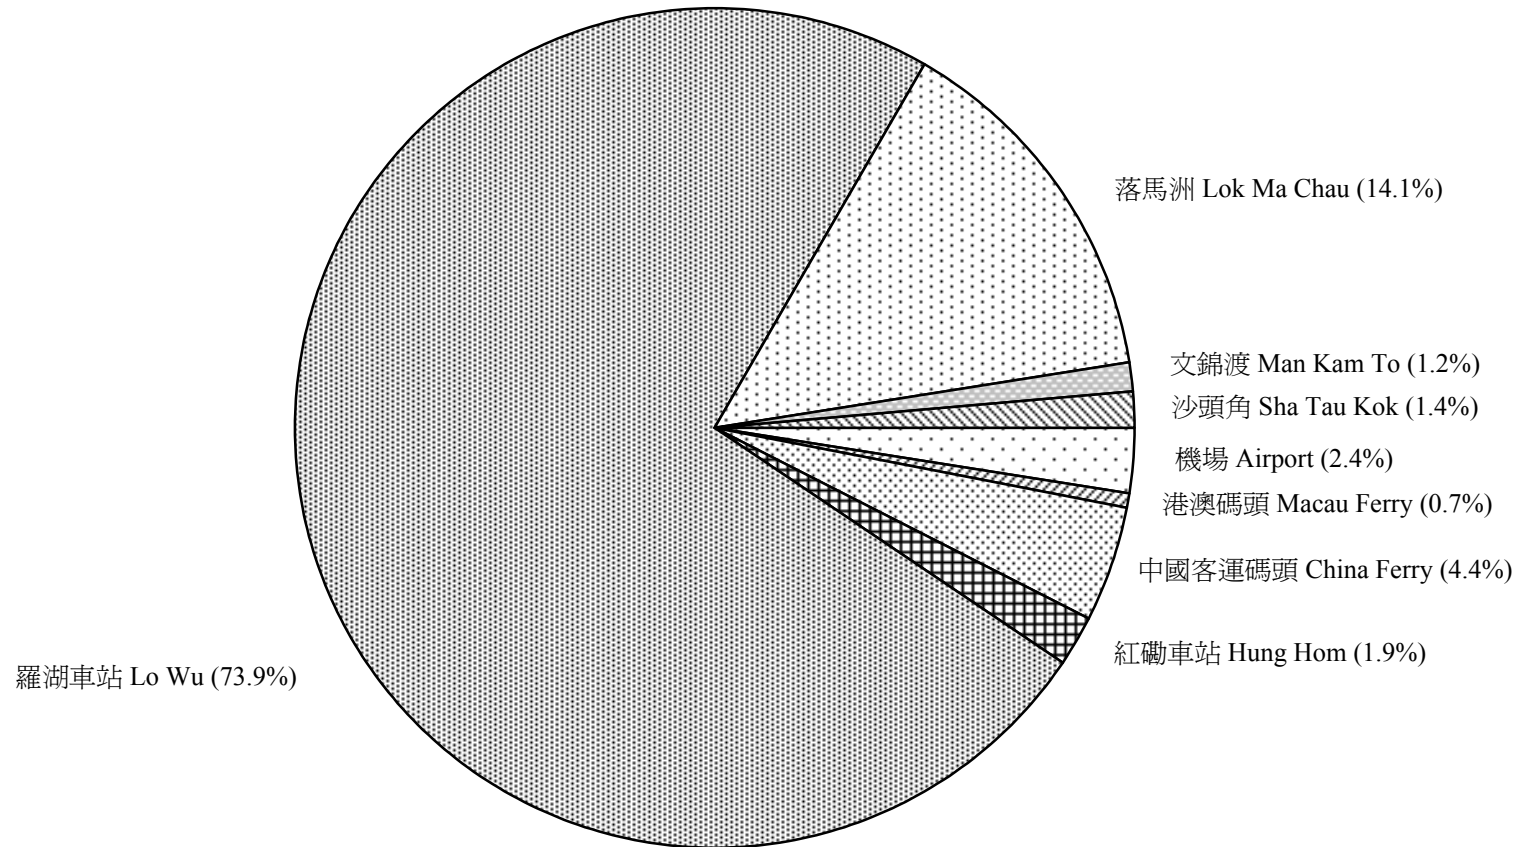

圖 8.3 - 過境旅客人數分佈 (2003年1月)
Chart 8.3 - Distribution of Cross Boundary Passengers (January 2003)

2003/01

註：內河碼頭旅客人數佔少於 0.1%。

Note: The share of River Trade Terminal passengers is less than 0.1%.