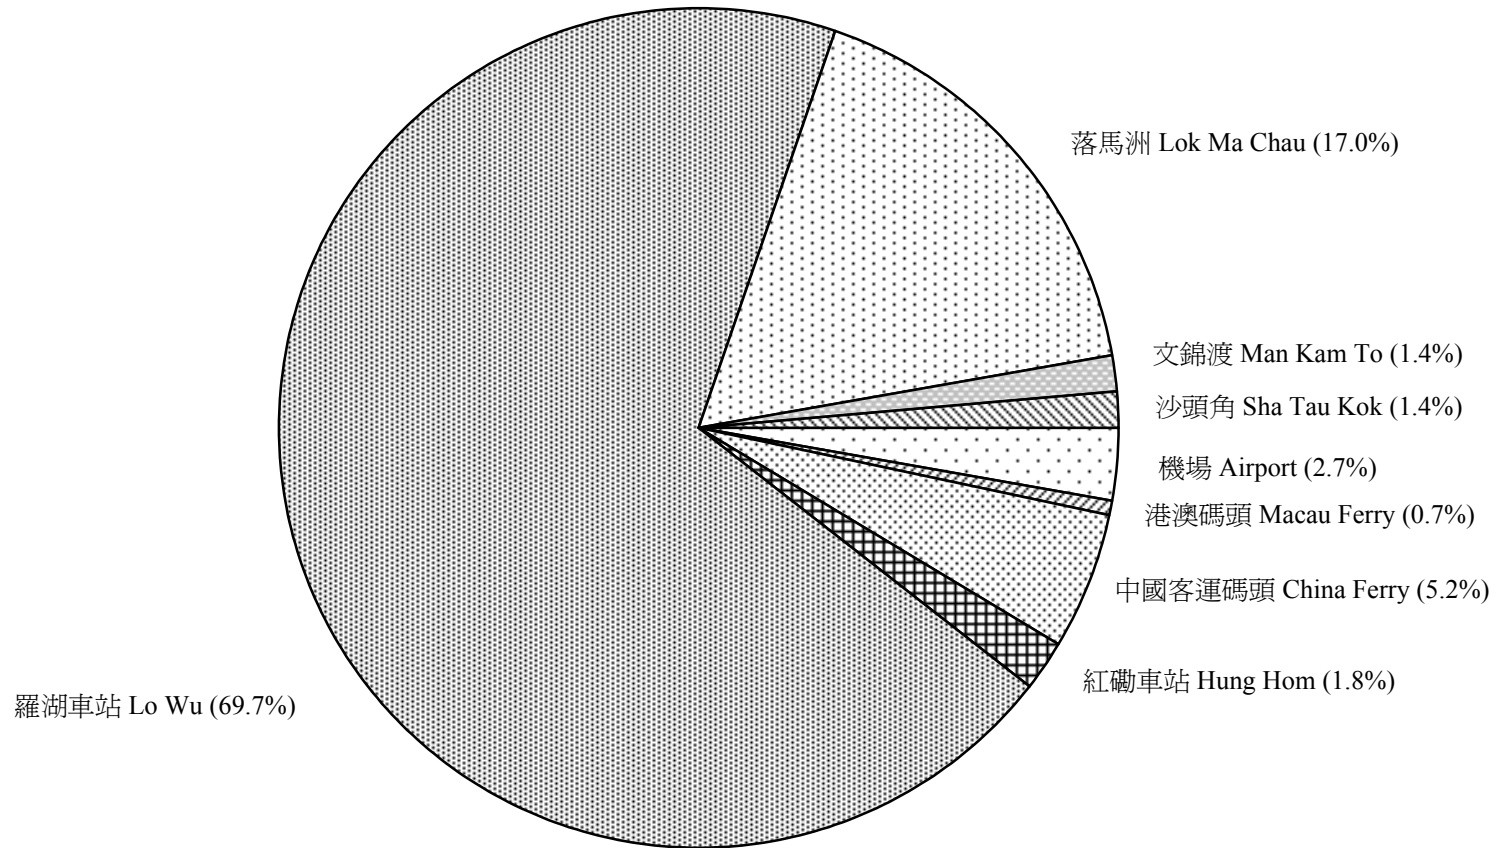

圖 8.3 - 過境旅客人數分佈 (2003年2月)
Chart 8.3 - Distribution of Cross Boundary Passengers (February 2003)

2003/02

註：內河碼頭旅客人數佔少於 0.1%。

Note: The share of River Trade Terminal passengers is less than 0.1%.