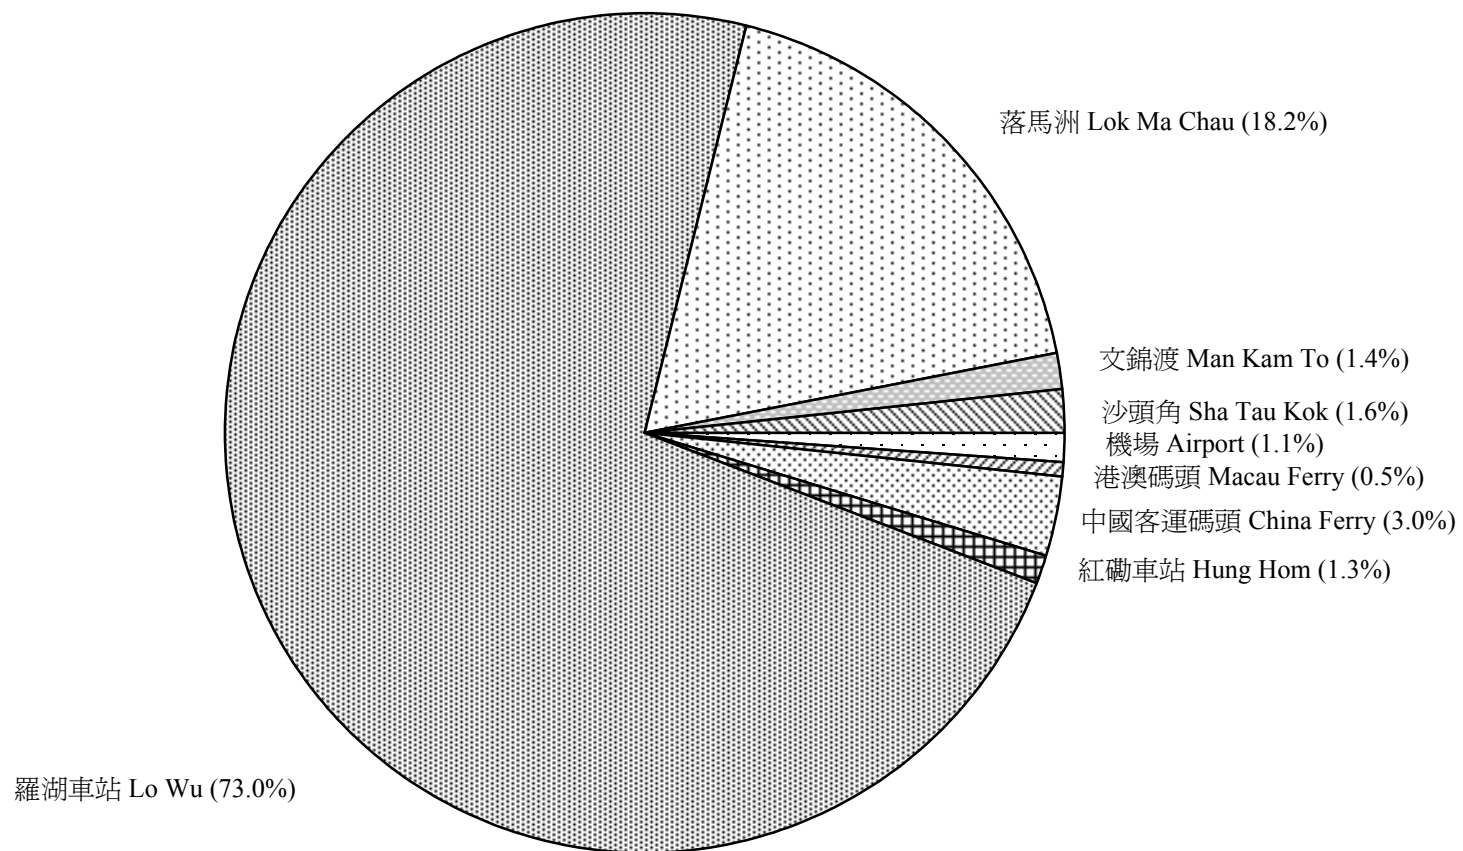

圖 8.3 - 過境旅客人數分佈 (2003年4月)  
Chart 8.3 - Distribution of Cross Boundary Passengers (April 2003)

2003/04

註：內河碼頭旅客人數佔少於 0.1%。

Note: The share of River Trade Terminal passengers is less than 0.1%.