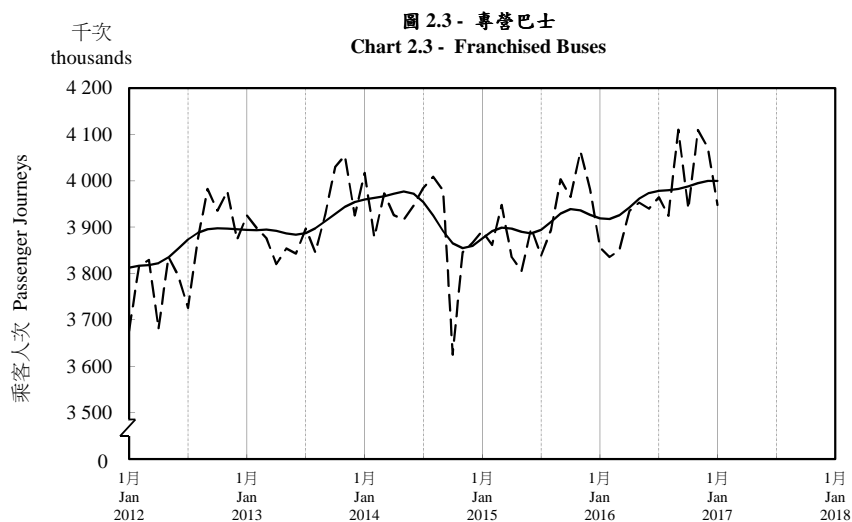

按月劃分的平均每日乘客人次趨勢 Trend of Average Daily Passenger Journeys by Month

2017/01

註：(1) 包括港鐵線路、機場快線及輕鐵。
Note: (1) Including MTR Lines, Airport Express Line and Light Rail.

--- 平均每日 Average Daily
—— 趨勢 Trend

趨勢：以「X-12自迴歸-求和-移動平均」方法估算
Trend: Estimated by X-12 ARIMA Method