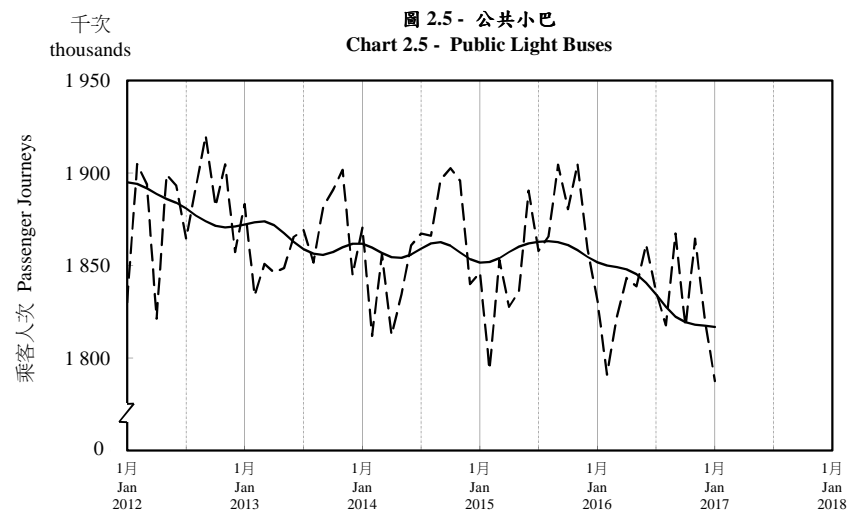

按月劃分的平均每日乘客人次趨勢 Trend of Average Daily Passenger Journeys by Month

2017/01

註：(1) 包括港鐵線路、機場快線及輕鐵。
Note: (1) Including MTR Lines, Airport Express Line and Light Rail.

--- 平均每日 Average Daily
—— 趨勢 Trend

趨勢：以「X-12自迴歸-求和-移動平均」方法估算
Trend: Estimated by X-12 ARIMA Method