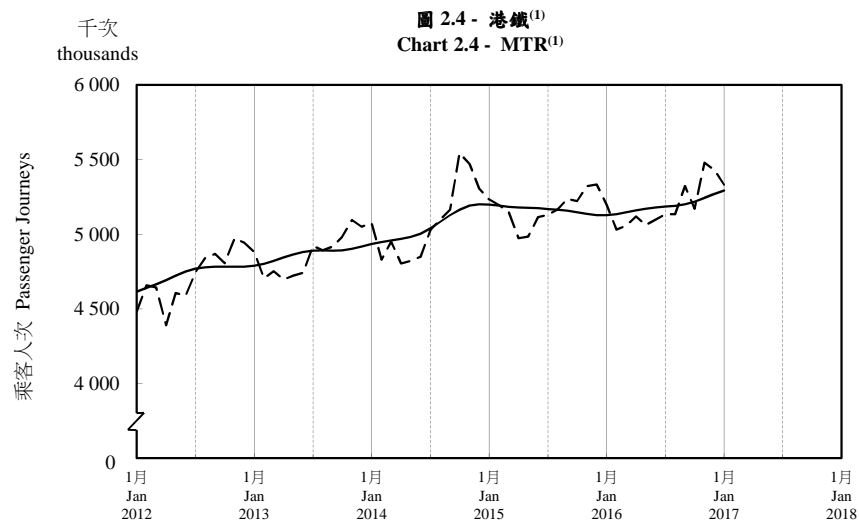

按月劃分的平均每日乘客人次趨勢 Trend of Average Daily Passenger Journeys by Month

2017/01

註：(1) 包括港鐵線路、機場快線及輕鐵。
Note: (1) Including MTR Lines, Airport Express Line and Light Rail.

--- 平均每日 Average Daily
—— 趨勢 Trend

趨勢：以「X-12自迴歸-求和-移動平均」方法估算
Trend: Estimated by X-12 ARIMA Method