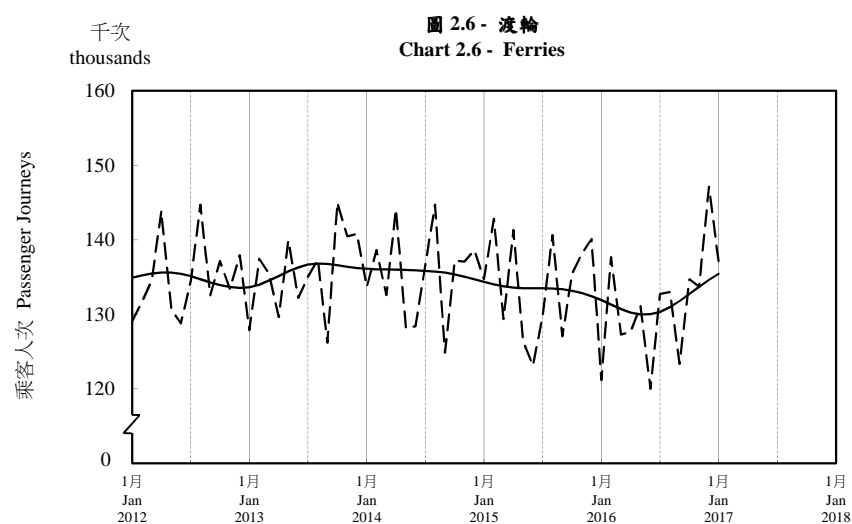

按月劃分的平均每日乘客人次趨勢 Trend of Average Daily Passenger Journeys by Month

2017/01

註：(1) 包括港鐵線路、機場快線及輕鐵。
Note: (1) Including MTR Lines, Airport Express Line and Light Rail.

--- 平均每日 Average Daily
—— 趨勢 Trend

趨勢：以「X-12自迴歸-求和-移動平均」方法估算
Trend: Estimated by X-12 ARIMA Method