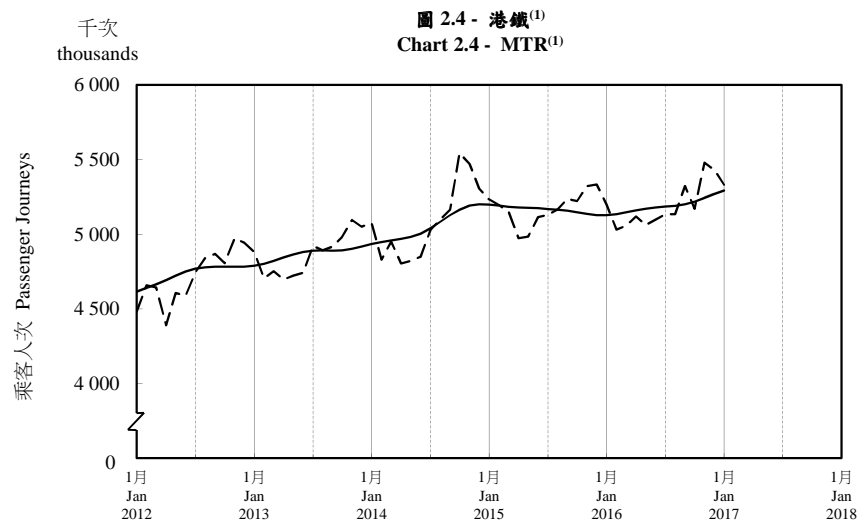

## 按月劃分的平均每日乘客人次趨勢 Trend of Average Daily Passenger Journeys by Month

2017/01

註：(1) 包括港鐵線路、機場快線及輕鐵。  
Note: (1) Including MTR Lines, Airport Express Line and Light Rail.

--- 平均每日 Average Daily  
—— 趨勢 Trend

趨勢：以「X-12自迴歸-求和-移動平均」方法估算  
Trend : Estimated by X-12 ARIMA Method