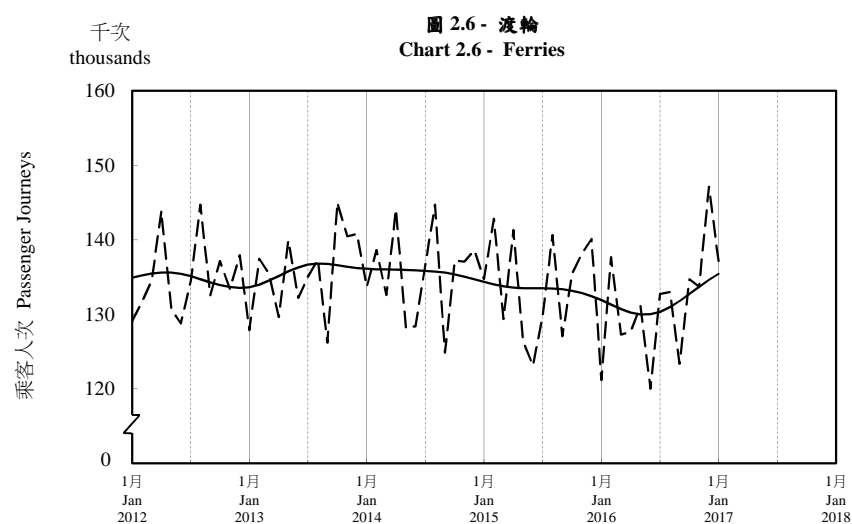

## 按月劃分的平均每日乘客人次趨勢 Trend of Average Daily Passenger Journeys by Month

2017/01

註：(1) 包括港鐵線路、機場快線及輕鐵。  
Note: (1) Including MTR Lines, Airport Express Line and Light Rail.

--- 平均每日 Average Daily  
—— 趨勢 Trend

趨勢：以「X-12自迴歸-求和-移動平均」方法估算  
Trend : Estimated by X-12 ARIMA Method