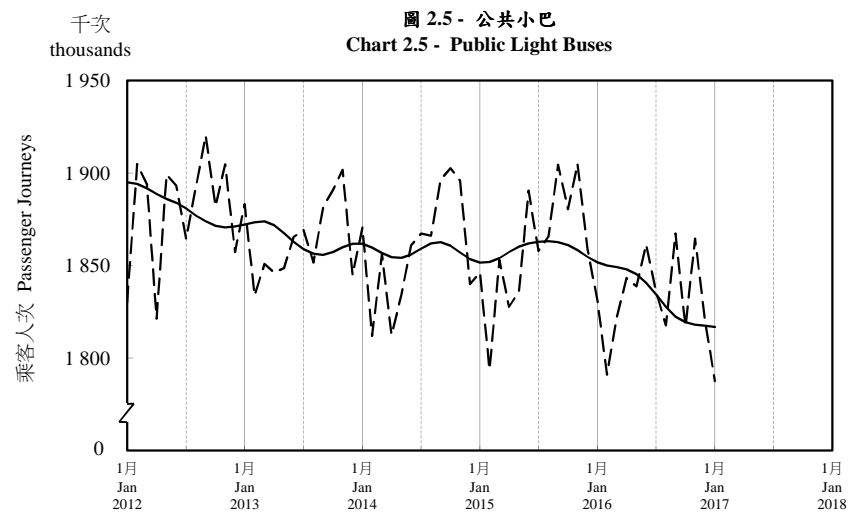

## 按月劃分的平均每日乘客人次趨勢 Trend of Average Daily Passenger Journeys by Month

2017/01

註：(1) 包括港鐵線路、機場快線及輕鐵。  
Note: (1) Including MTR Lines, Airport Express Line and Light Rail.

--- 平均每日 Average Daily  
—— 趨勢 Trend

趨勢：以「X-12自迴歸-求和-移動平均」方法估算  
Trend : Estimated by X-12 ARIMA Method