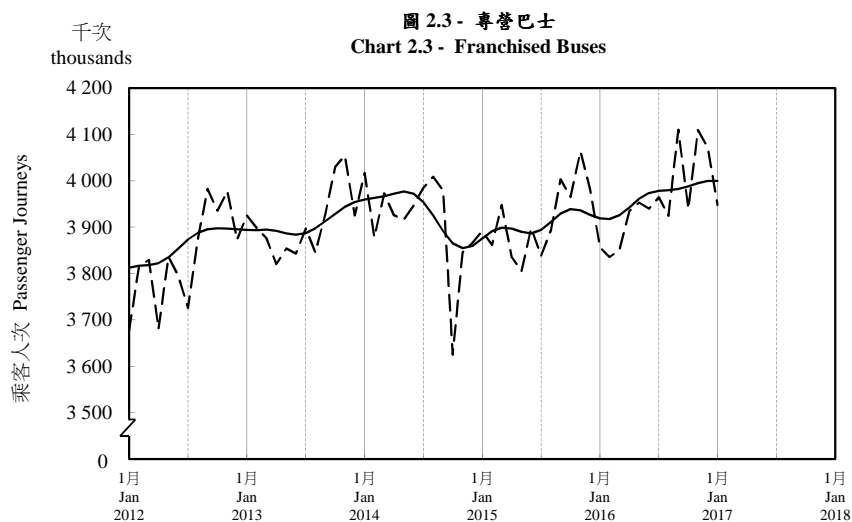

## 按月劃分的平均每日乘客人次趨勢 Trend of Average Daily Passenger Journeys by Month

2017/01

註：(1) 包括港鐵線路、機場快線及輕鐵。  
Note: (1) Including MTR Lines, Airport Express Line and Light Rail.

--- 平均每日 Average Daily  
—— 趨勢 Trend

趨勢：以「X-12自迴歸-求和-移動平均」方法估算  
Trend : Estimated by X-12 ARIMA Method