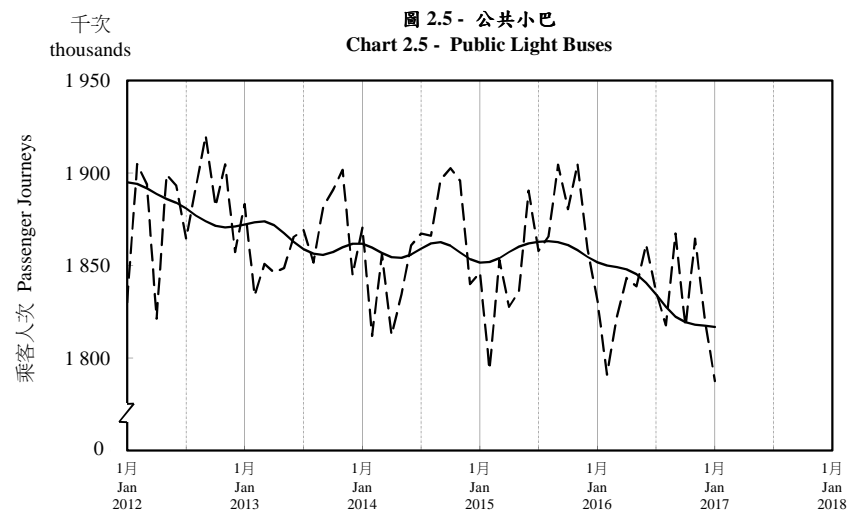

按月劃分的平均每日乘客人次趨勢 Trend of Average Daily Passenger Journeys by Month

2017/01

註：(1) 包括港鐵線路、機場快線及輕鐵。
Note: (1) Including MTR Lines, Airport Express Line and Light Rail.

--- 平均每日 Average Daily
—— 趨勢 Trend

趨勢：以「X-12自迴歸-求和-移動平均」方法估算
Trend : Estimated by X-12 ARIMA Method