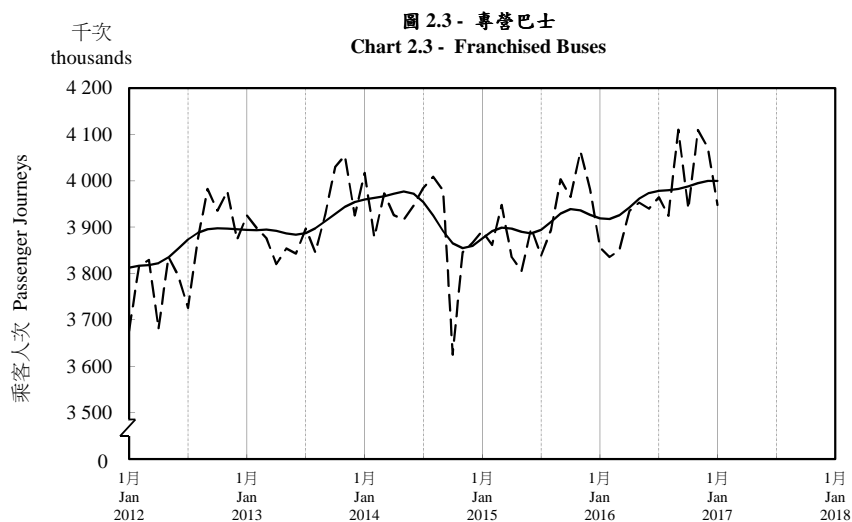

按月劃分的平均每日乘客人次趨勢 Trend of Average Daily Passenger Journeys by Month

2017/01

註：(1) 包括港鐵線路、機場快線及輕鐵。
Note: (1) Including MTR Lines, Airport Express Line and Light Rail.

--- 平均每日 Average Daily
—— 趨勢 Trend

趨勢：以「X-12自迴歸-求和-移動平均」方法估算
Trend : Estimated by X-12 ARIMA Method