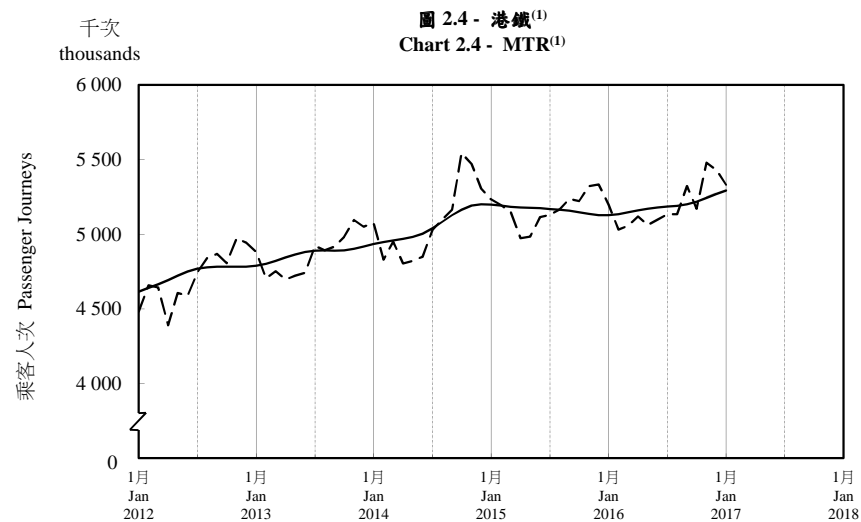

按月劃分的平均每日乘客人次趨勢 Trend of Average Daily Passenger Journeys by Month

2017/01

註：(1) 包括港鐵線路、機場快線及輕鐵。
Note: (1) Including MTR Lines, Airport Express Line and Light Rail.

--- 平均每日 Average Daily
—— 趨勢 Trend

趨勢：以「X-12自迴歸-求和-移動平均」方法估算
Trend : Estimated by X-12 ARIMA Method