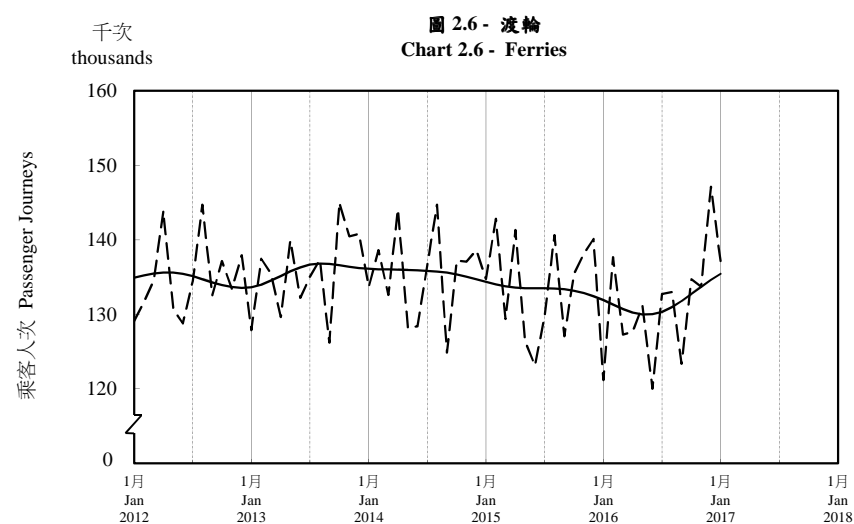

按月劃分的平均每日乘客人次趨勢 Trend of Average Daily Passenger Journeys by Month

2017/01

註：(1) 包括港鐵線路、機場快線及輕鐵。
Note: (1) Including MTR Lines, Airport Express Line and Light Rail.

--- 平均每日 Average Daily
—— 趨勢 Trend

趨勢：以「X-12自迴歸-求和-移動平均」方法估算
Trend : Estimated by X-12 ARIMA Method