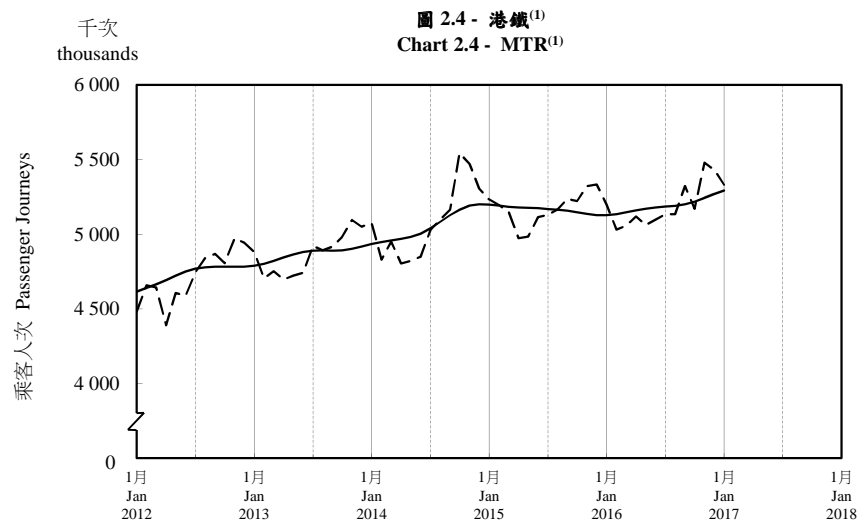

按月劃分的平均每日乘客人次趨勢 Trend of Average Daily Passenger Journeys by Month

2017/01

註：(1) 包括港鐵線路、機場快線及輕鐵。
Note: (1) Including MTR Lines, Airport Express Line and Light Rail.

--- 平均每日 Average Daily
—— 趨勢 Trend

趨勢：以「X-12自迴歸-求和-移動平均」方法估算
Trend : Estimated by X-12 ARIMA Method