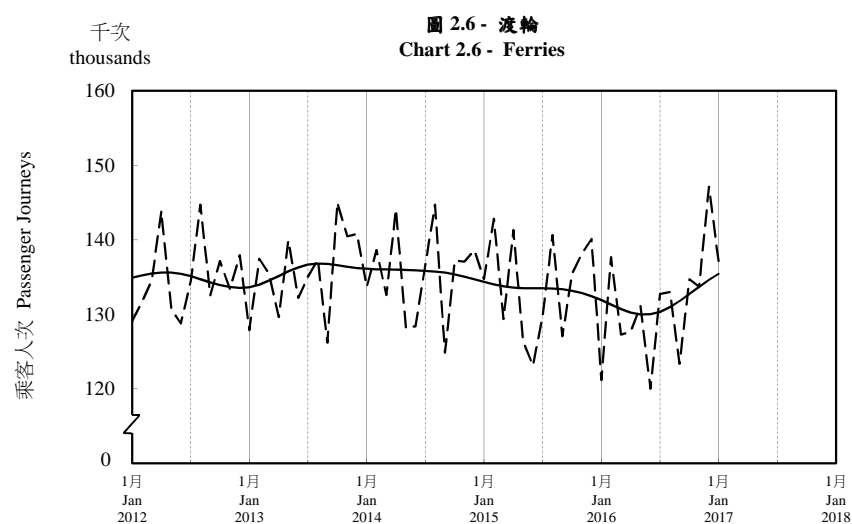

按月劃分的平均每日乘客人次趨勢 Trend of Average Daily Passenger Journeys by Month

2017/01

註：(1) 包括港鐵線路、機場快線及輕鐵。
Note: (1) Including MTR Lines, Airport Express Line and Light Rail.

--- 平均每日 Average Daily
—— 趨勢 Trend

趨勢：以「X-12自迴歸-求和-移動平均」方法估算
Trend : Estimated by X-12 ARIMA Method