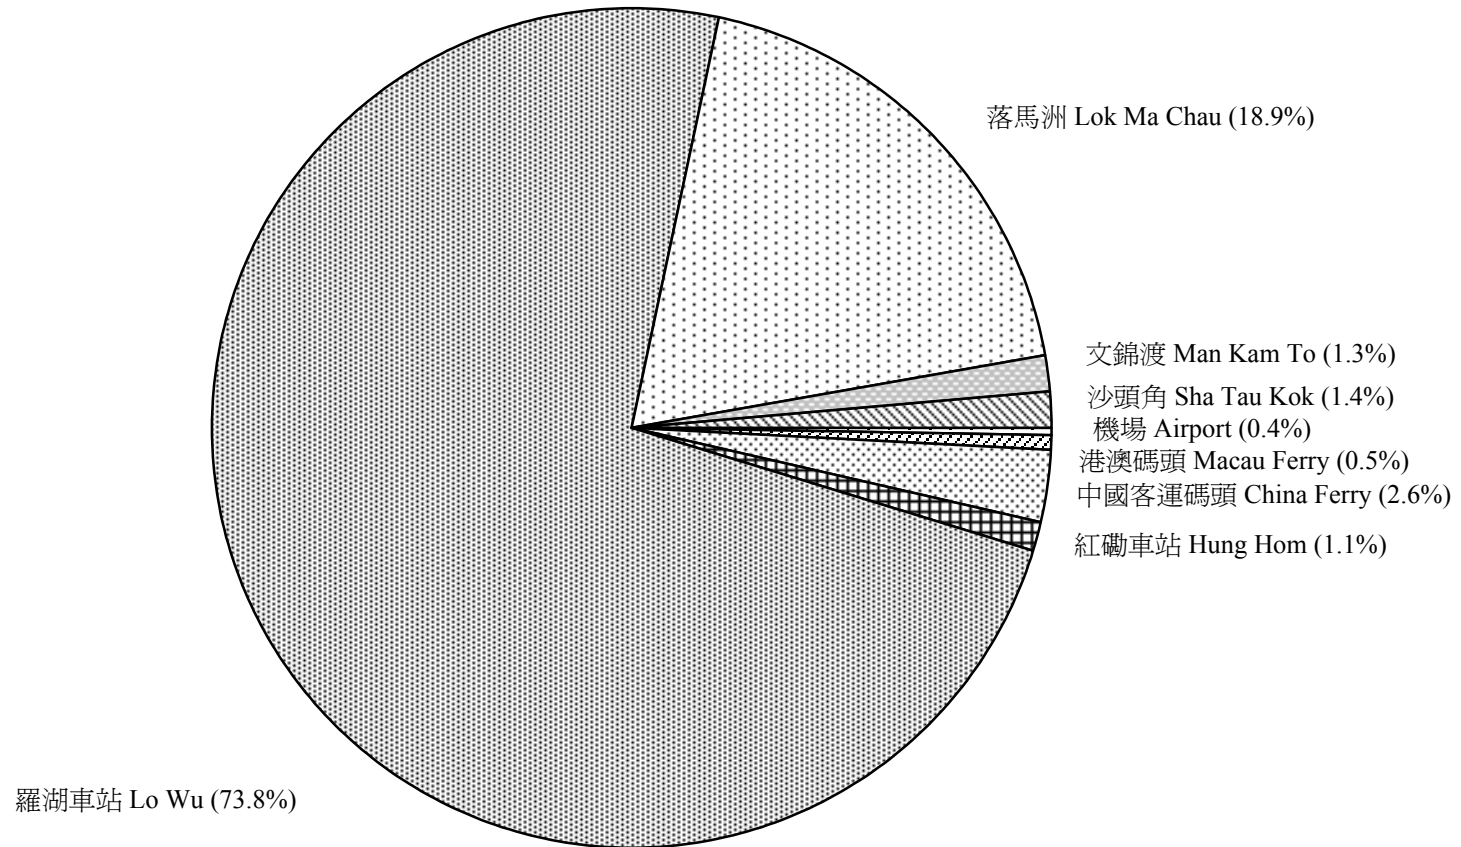

圖 8.3 - 過境旅客人數分佈 (2003年5月)
Chart 8.3 - Distribution of Cross Boundary Passengers (May 2003)

2003/05

註：內河碼頭旅客人數佔少於 0.1%。

Note: The share of River Trade Terminal passengers is less than 0.1%.