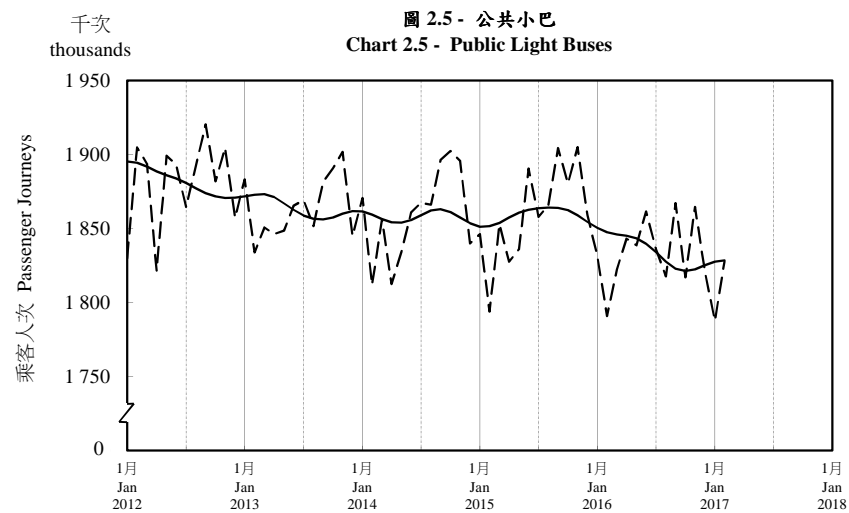

## 按月劃分的平均每日乘客人次趨勢 Trend of Average Daily Passenger Journeys by Month

2017/02

註：(1) 包括港鐵線路、機場快線及輕鐵。  
Note: (1) Including MTR Lines, Airport Express Line and Light Rail.

--- 平均每日 Average Daily  
—— 趨勢 Trend

趨勢：以「X-12自迴歸-求和-移動平均」方法估算  
Trend : Estimated by X-12 ARIMA Method