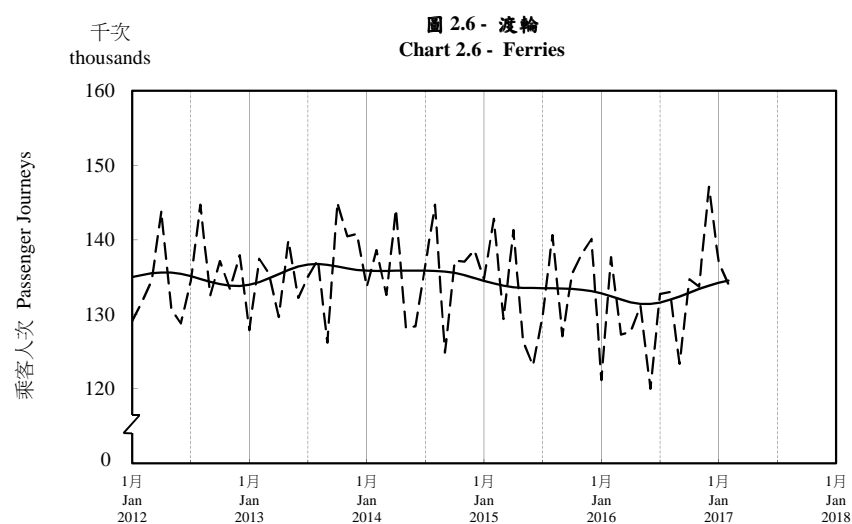

## 按月劃分的平均每日乘客人次趨勢 Trend of Average Daily Passenger Journeys by Month

2017/02

註：(1) 包括港鐵線路、機場快線及輕鐵。  
Note: (1) Including MTR Lines, Airport Express Line and Light Rail.

--- 平均每日 Average Daily  
—— 趨勢 Trend

趨勢：以「X-12自迴歸-求和-移動平均」方法估算  
Trend : Estimated by X-12 ARIMA Method