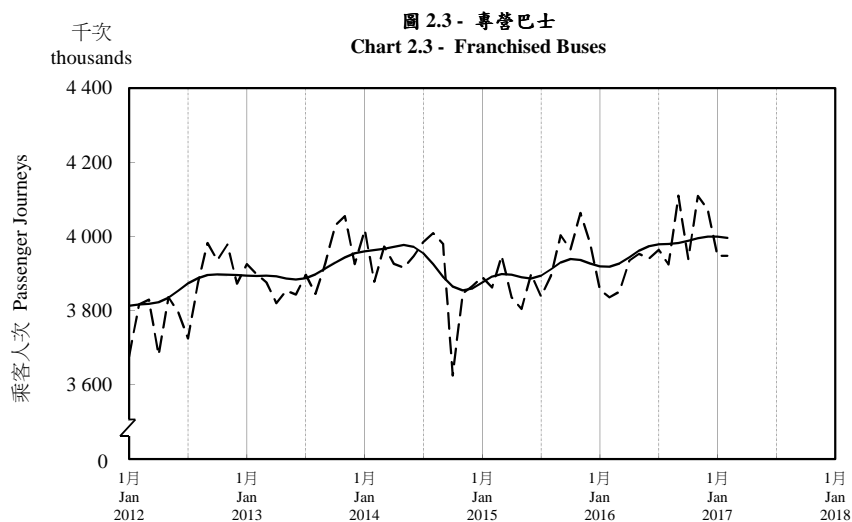

## 按月劃分的平均每日乘客人次趨勢 Trend of Average Daily Passenger Journeys by Month

2017/02

註：(1) 包括港鐵線路、機場快線及輕鐵。  
Note: (1) Including MTR Lines, Airport Express Line and Light Rail.

--- 平均每日 Average Daily  
—— 趨勢 Trend

趨勢：以「X-12自迴歸-求和-移動平均」方法估算  
Trend : Estimated by X-12 ARIMA Method