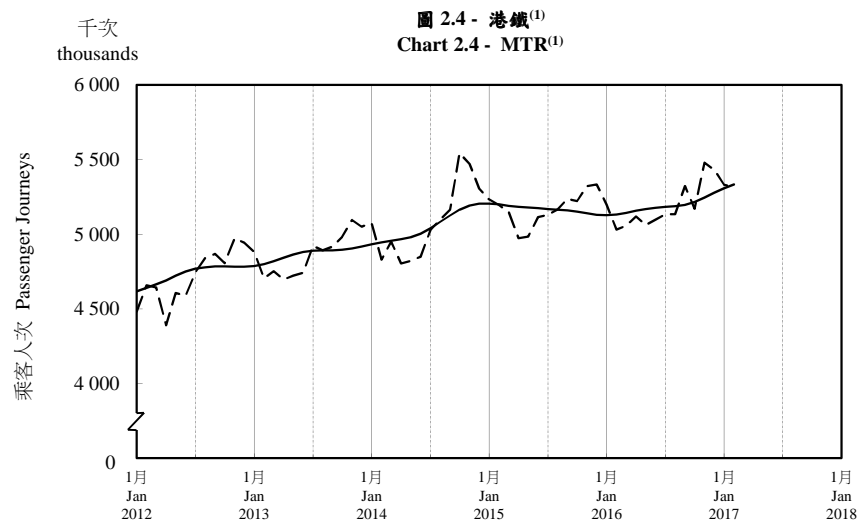

## 按月劃分的平均每日乘客人次趨勢 Trend of Average Daily Passenger Journeys by Month

2017/02

註：(1) 包括港鐵線路、機場快線及輕鐵。  
Note: (1) Including MTR Lines, Airport Express Line and Light Rail.

--- 平均每日 Average Daily  
—— 趨勢 Trend

趨勢：以「X-12自迴歸-求和-移動平均」方法估算  
Trend : Estimated by X-12 ARIMA Method