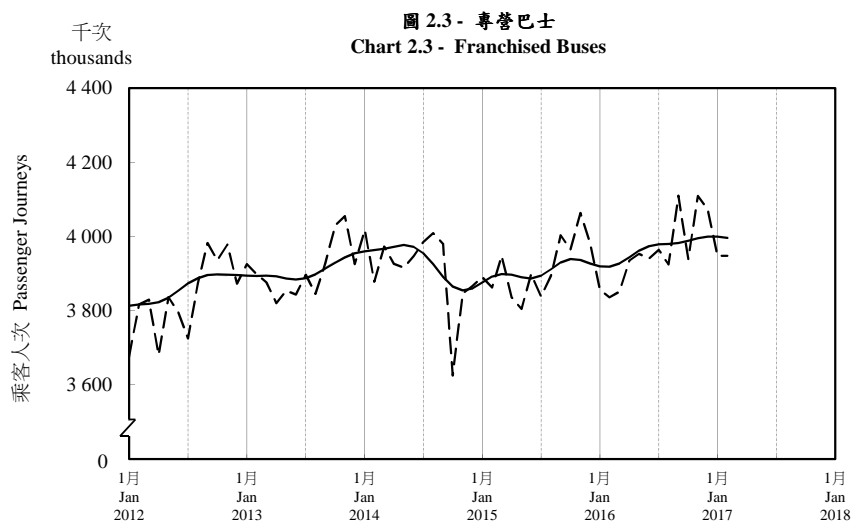

按月劃分的平均每日乘客人次趨勢 Trend of Average Daily Passenger Journeys by Month

2017/02

註：(1) 包括港鐵線路、機場快線及輕鐵。
Note: (1) Including MTR Lines, Airport Express Line and Light Rail.

--- 平均每日 Average Daily
—— 趨勢 Trend

趨勢：以「X-12自迴歸-求和-移動平均」方法估算
Trend : Estimated by X-12 ARIMA Method