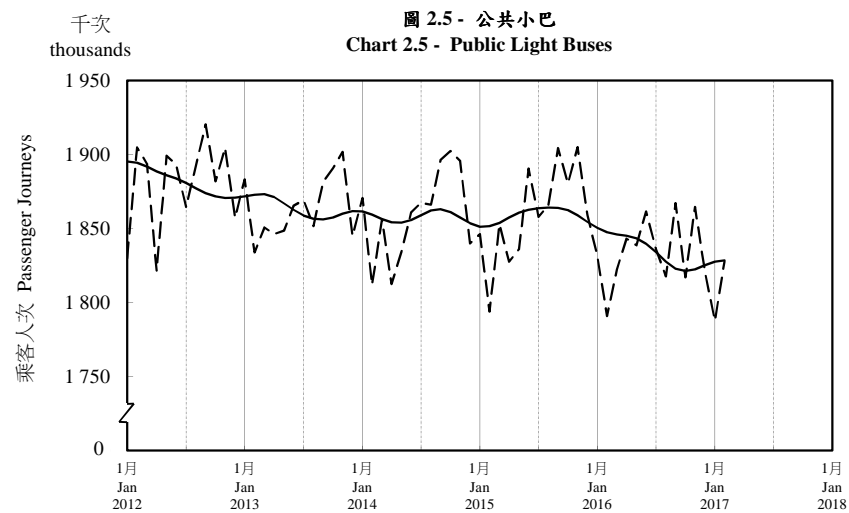

按月劃分的平均每日乘客人次趨勢 Trend of Average Daily Passenger Journeys by Month

2017/02

註：(1) 包括港鐵線路、機場快線及輕鐵。
Note: (1) Including MTR Lines, Airport Express Line and Light Rail.

--- 平均每日 Average Daily
—— 趨勢 Trend

趨勢：以「X-12自迴歸-求和-移動平均」方法估算
Trend : Estimated by X-12 ARIMA Method