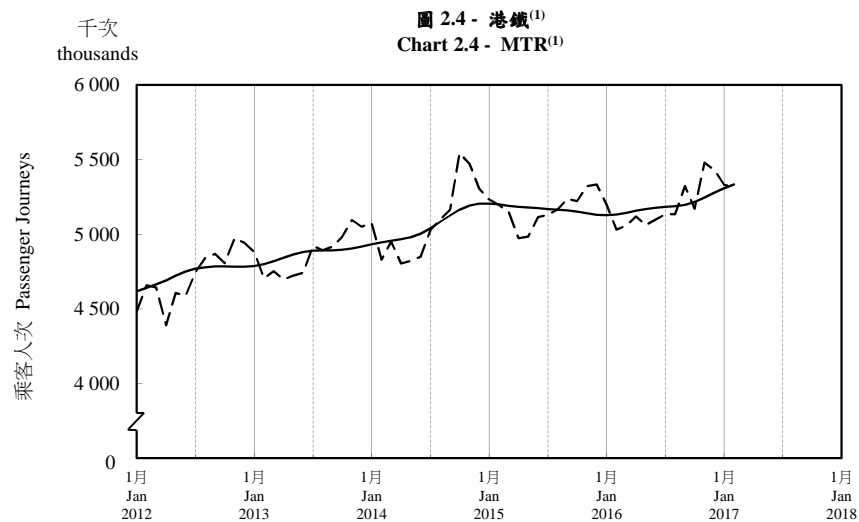

按月劃分的平均每日乘客人次趨勢 Trend of Average Daily Passenger Journeys by Month

2017/02

註：(1) 包括港鐵線路、機場快線及輕鐵。
Note: (1) Including MTR Lines, Airport Express Line and Light Rail.

--- 平均每日 Average Daily
—— 趨勢 Trend

趨勢：以「X-12自迴歸-求和-移動平均」方法估算
Trend : Estimated by X-12 ARIMA Method