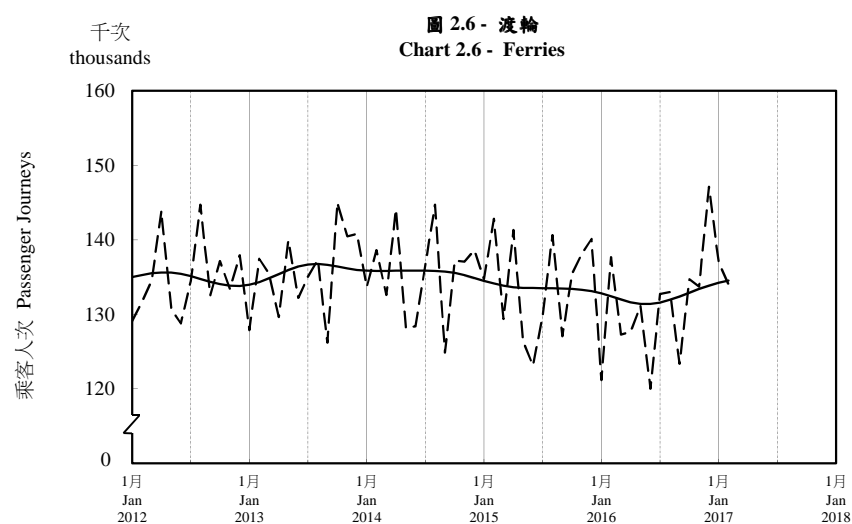

按月劃分的平均每日乘客人次趨勢 Trend of Average Daily Passenger Journeys by Month

2017/02

註：(1) 包括港鐵線路、機場快線及輕鐵。
Note: (1) Including MTR Lines, Airport Express Line and Light Rail.

--- 平均每日 Average Daily
—— 趨勢 Trend

趨勢：以「X-12自迴歸-求和-移動平均」方法估算
Trend : Estimated by X-12 ARIMA Method