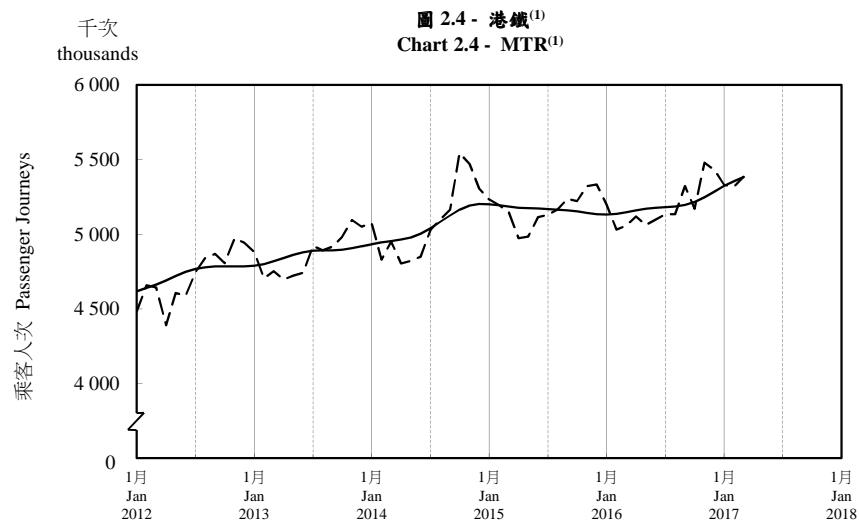

按月劃分的平均每日乘客人次趨勢 Trend of Average Daily Passenger Journeys by Month

2017/03

註：(1) 包括港鐵線路、機場快線及輕鐵。
Note: (1) Including MTR Lines, Airport Express Line and Light Rail.

--- 平均每日 Average Daily
—— 趨勢 Trend

趨勢：以「X-12自迴歸-求和-移動平均」方法估算
Trend : Estimated by X-12 ARIMA Method