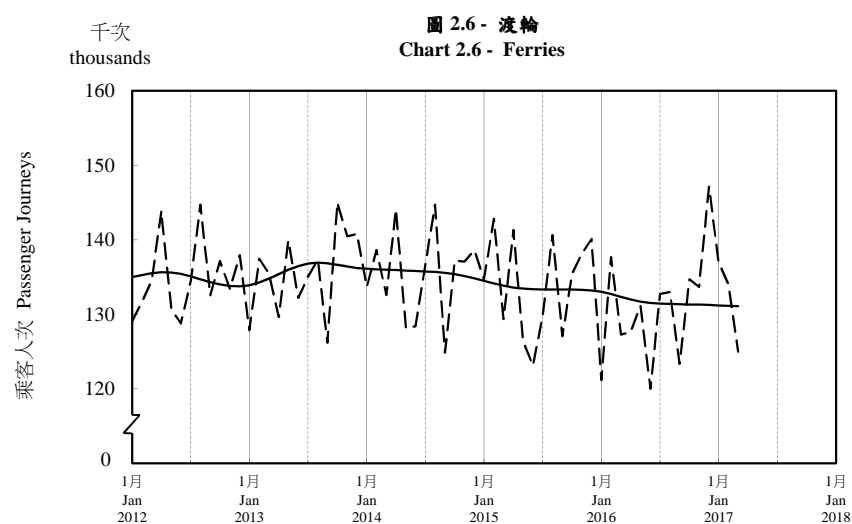

按月劃分的平均每日乘客人次趨勢 Trend of Average Daily Passenger Journeys by Month

2017/03

註：(1) 包括港鐵線路、機場快線及輕鐵。
Note: (1) Including MTR Lines, Airport Express Line and Light Rail.

--- 平均每日 Average Daily
—— 趨勢 Trend

趨勢：以「X-12自迴歸-求和-移動平均」方法估算
Trend : Estimated by X-12 ARIMA Method