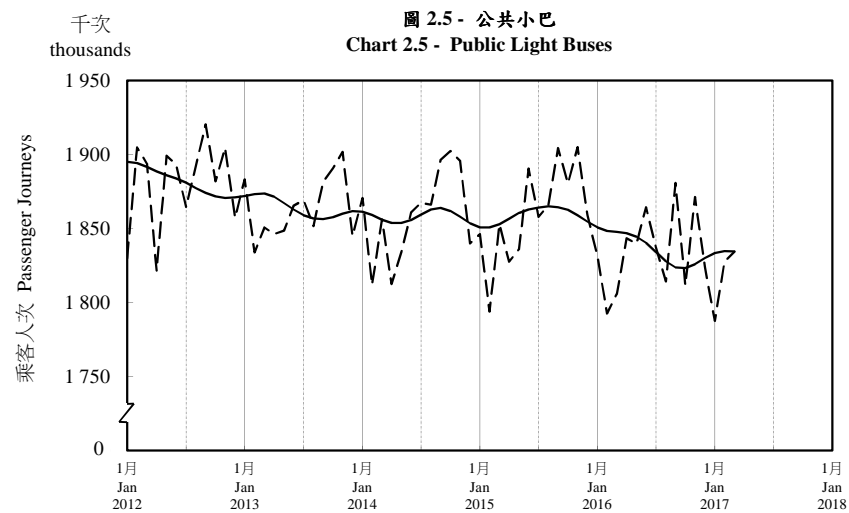

按月劃分的平均每日乘客人次趨勢 Trend of Average Daily Passenger Journeys by Month

2017/03

註：(1) 包括港鐵線路、機場快線及輕鐵。
Note: (1) Including MTR Lines, Airport Express Line and Light Rail.

--- 平均每日 Average Daily
—— 趨勢 Trend

趨勢：以「X-12自迴歸-求和-移動平均」方法估算
Trend : Estimated by X-12 ARIMA Method