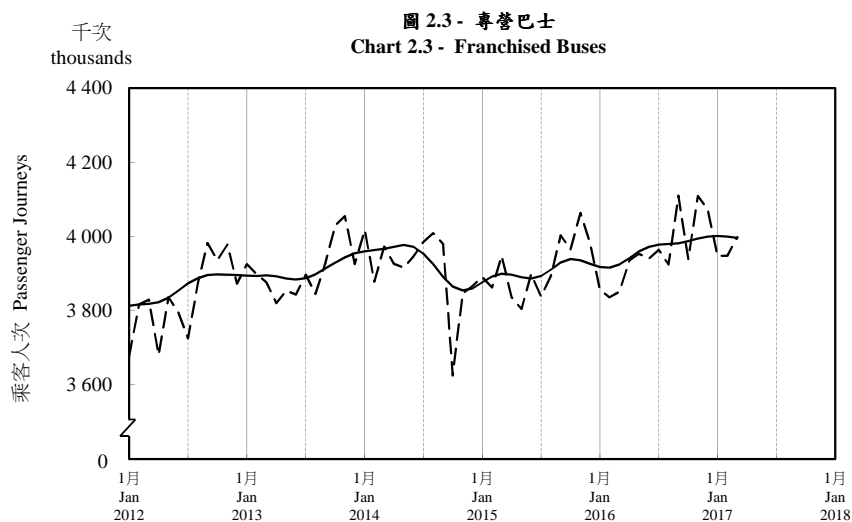

按月劃分的平均每日乘客人次趨勢 Trend of Average Daily Passenger Journeys by Month

2017/03

註：(1) 包括港鐵線路、機場快線及輕鐵。
Note: (1) Including MTR Lines, Airport Express Line and Light Rail.

--- 平均每日 Average Daily
—— 趨勢 Trend

趨勢：以「X-12自迴歸-求和-移動平均」方法估算
Trend : Estimated by X-12 ARIMA Method