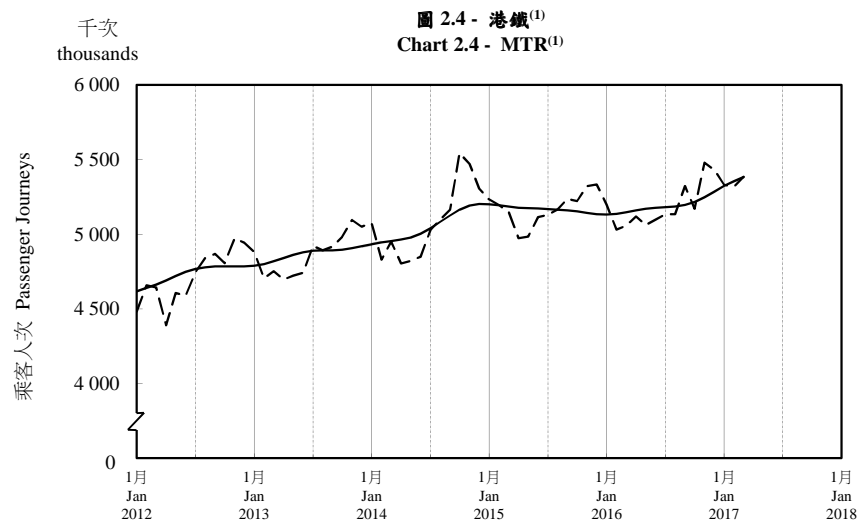

按月劃分的平均每日乘客人次趨勢 Trend of Average Daily Passenger Journeys by Month

2017/03

註：(1) 包括港鐵線路、機場快線及輕鐵。
Note: (1) Including MTR Lines, Airport Express Line and Light Rail.

--- 平均每日 Average Daily
—— 趨勢 Trend

趨勢：以「X-12自迴歸-求和-移動平均」方法估算
Trend: Estimated by X-12 ARIMA Method