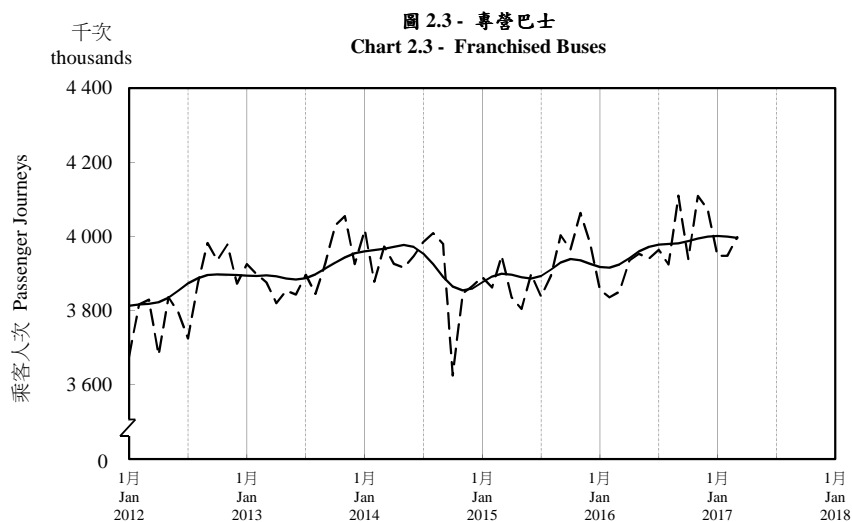

按月劃分的平均每日乘客人次趨勢 Trend of Average Daily Passenger Journeys by Month

2017/03

註：(1) 包括港鐵線路、機場快線及輕鐵。
Note: (1) Including MTR Lines, Airport Express Line and Light Rail.

--- 平均每日 Average Daily
—— 趨勢 Trend

趨勢：以「X-12自迴歸-求和-移動平均」方法估算
Trend: Estimated by X-12 ARIMA Method