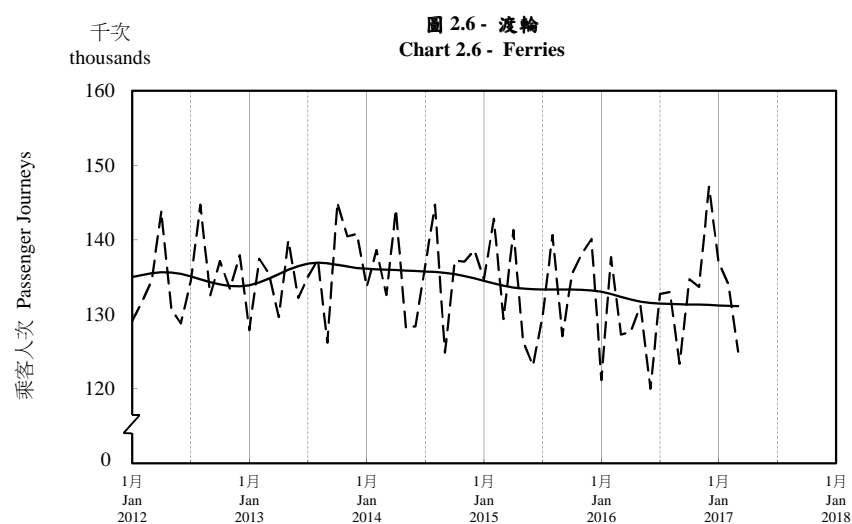

按月劃分的平均每日乘客人次趨勢 Trend of Average Daily Passenger Journeys by Month

2017/03

註：(1) 包括港鐵線路、機場快線及輕鐵。
Note: (1) Including MTR Lines, Airport Express Line and Light Rail.

--- 平均每日 Average Daily
—— 趨勢 Trend

趨勢：以「X-12自迴歸-求和-移動平均」方法估算
Trend: Estimated by X-12 ARIMA Method