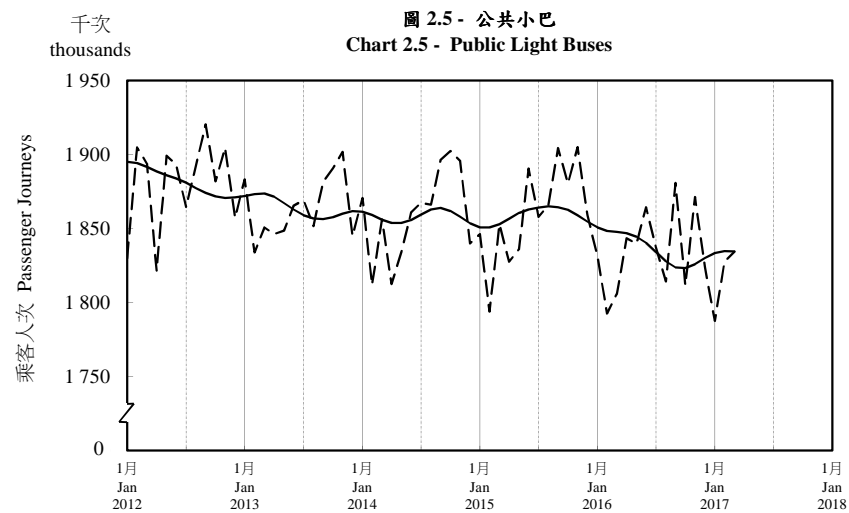

按月劃分的平均每日乘客人次趨勢 Trend of Average Daily Passenger Journeys by Month

2017/03

註：(1) 包括港鐵線路、機場快線及輕鐵。
Note: (1) Including MTR Lines, Airport Express Line and Light Rail.

--- 平均每日 Average Daily
—— 趨勢 Trend

趨勢：以「X-12自迴歸-求和-移動平均」方法估算
Trend: Estimated by X-12 ARIMA Method