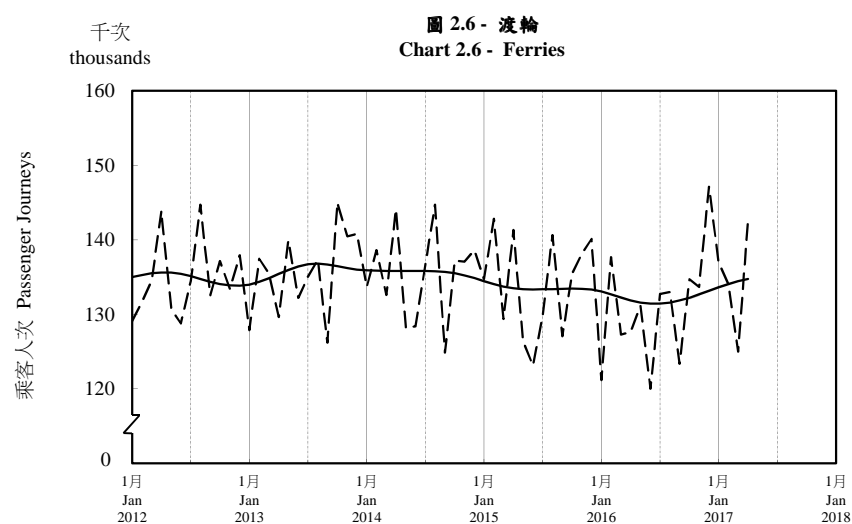

按月劃分的平均每日乘客人次趨勢 Trend of Average Daily Passenger Journeys by Month

2017/04

註：(1) 包括港鐵線路、機場快線及輕鐵。
Note: (1) Including MTR Lines, Airport Express Line and Light Rail.

--- 平均每日 Average Daily
—— 趨勢 Trend

趨勢：以「X-12自迴歸-求和-移動平均」方法估算
Trend : Estimated by X-12 ARIMA Method