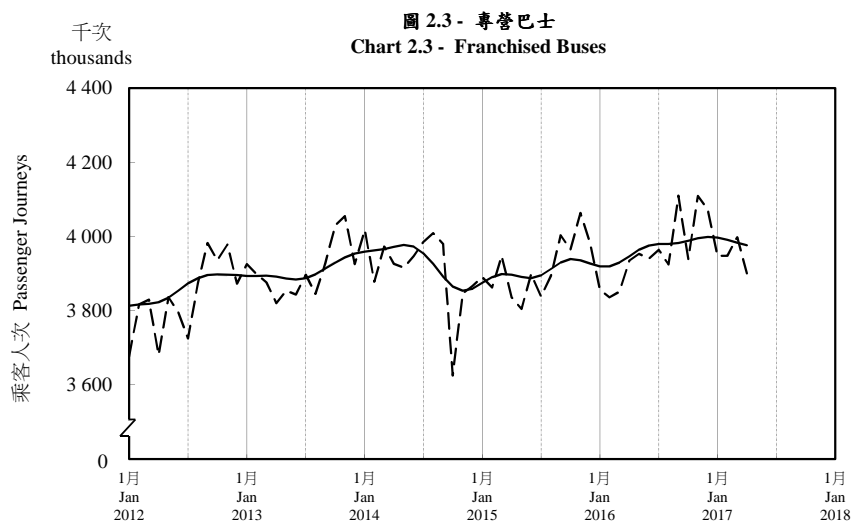

按月劃分的平均每日乘客人次趨勢 Trend of Average Daily Passenger Journeys by Month

2017/04

註：(1) 包括港鐵線路、機場快線及輕鐵。
Note: (1) Including MTR Lines, Airport Express Line and Light Rail.

--- 平均每日 Average Daily
—— 趨勢 Trend

趨勢：以「X-12自迴歸-求和-移動平均」方法估算
Trend : Estimated by X-12 ARIMA Method