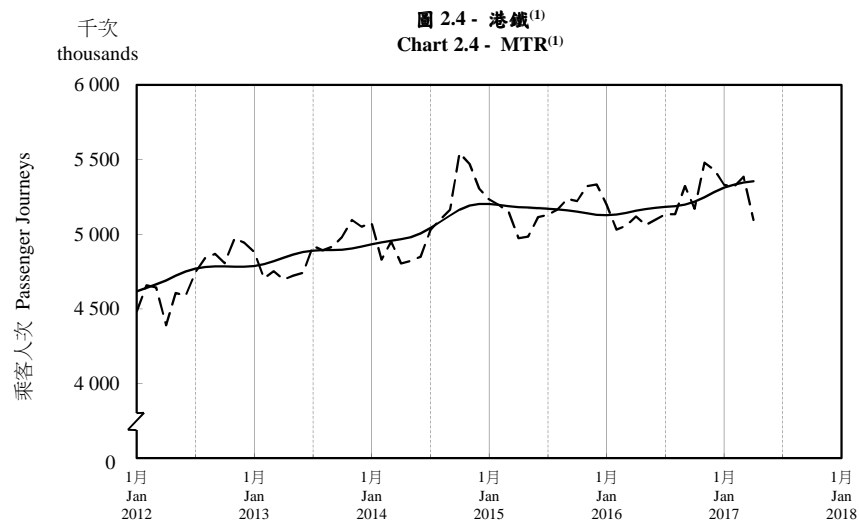

按月劃分的平均每日乘客人次趨勢 Trend of Average Daily Passenger Journeys by Month

2017/04

註：(1) 包括港鐵線路、機場快線及輕鐵。
Note: (1) Including MTR Lines, Airport Express Line and Light Rail.

--- 平均每日 Average Daily
—— 趨勢 Trend

趨勢：以「X-12自迴歸-求和-移動平均」方法估算
Trend : Estimated by X-12 ARIMA Method