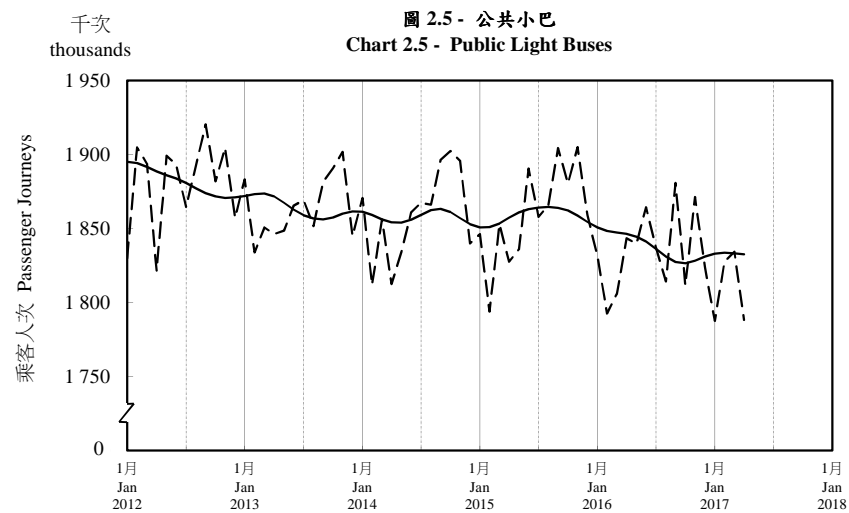

按月劃分的平均每日乘客人次趨勢 Trend of Average Daily Passenger Journeys by Month

2017/04

註：(1) 包括港鐵線路、機場快線及輕鐵。
Note: (1) Including MTR Lines, Airport Express Line and Light Rail.

--- 平均每日 Average Daily
—— 趨勢 Trend

趨勢：以「X-12自迴歸-求和-移動平均」方法估算
Trend : Estimated by X-12 ARIMA Method