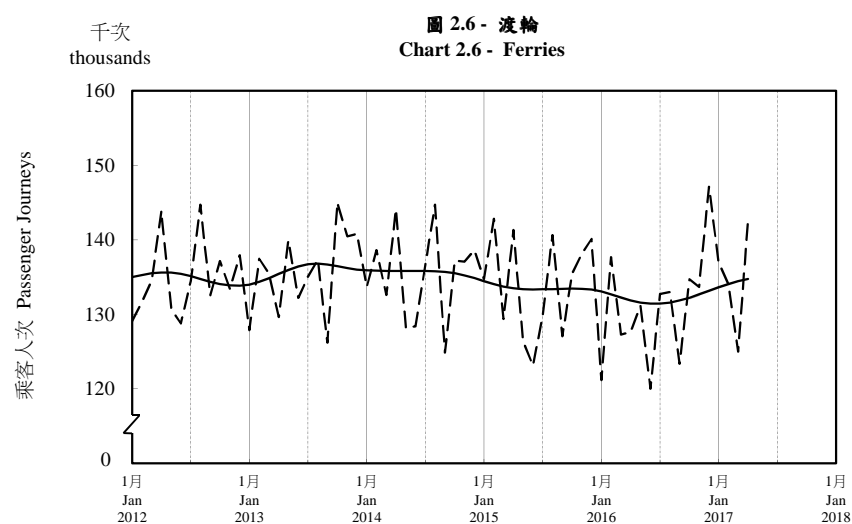

## 按月劃分的平均每日乘客人次趨勢 Trend of Average Daily Passenger Journeys by Month

2017/04

註：(1) 包括港鐵線路、機場快線及輕鐵。  
Note: (1) Including MTR Lines, Airport Express Line and Light Rail.

--- 平均每日 Average Daily  
—— 趨勢 Trend

趨勢：以「X-12自迴歸-求和-移動平均」方法估算  
Trend: Estimated by X-12 ARIMA Method