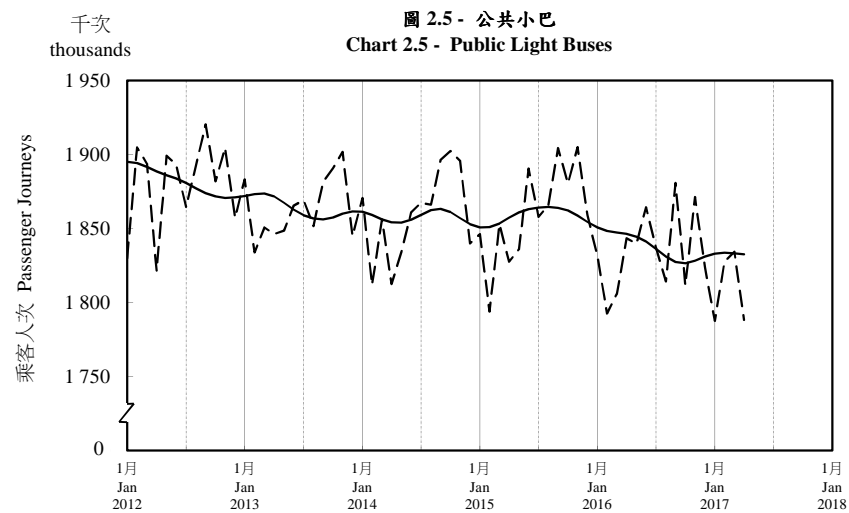

## 按月劃分的平均每日乘客人次趨勢 Trend of Average Daily Passenger Journeys by Month

2017/04

註：(1) 包括港鐵線路、機場快線及輕鐵。  
Note: (1) Including MTR Lines, Airport Express Line and Light Rail.

--- 平均每日 Average Daily  
—— 趨勢 Trend

趨勢：以「X-12自迴歸-求和-移動平均」方法估算  
Trend: Estimated by X-12 ARIMA Method