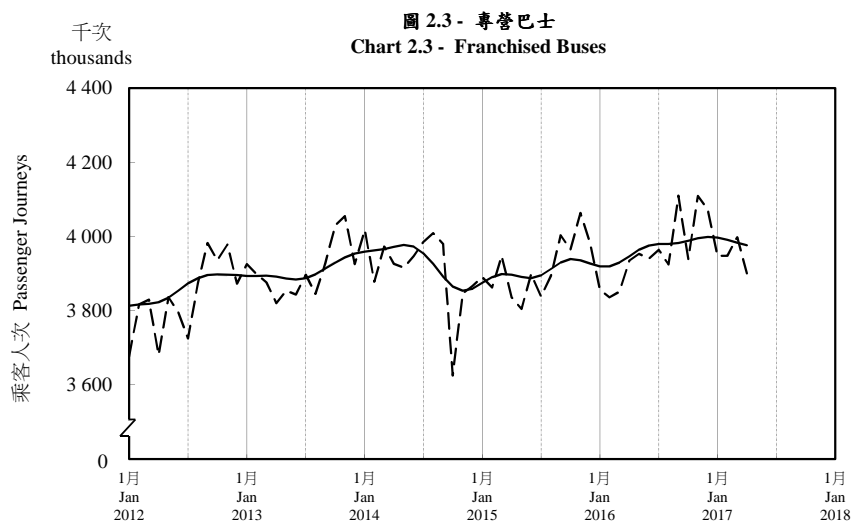

## 按月劃分的平均每日乘客人次趨勢 Trend of Average Daily Passenger Journeys by Month

2017/04

註：(1) 包括港鐵線路、機場快線及輕鐵。  
Note: (1) Including MTR Lines, Airport Express Line and Light Rail.

--- 平均每日 Average Daily  
—— 趨勢 Trend

趨勢：以「X-12自迴歸-求和-移動平均」方法估算  
Trend: Estimated by X-12 ARIMA Method