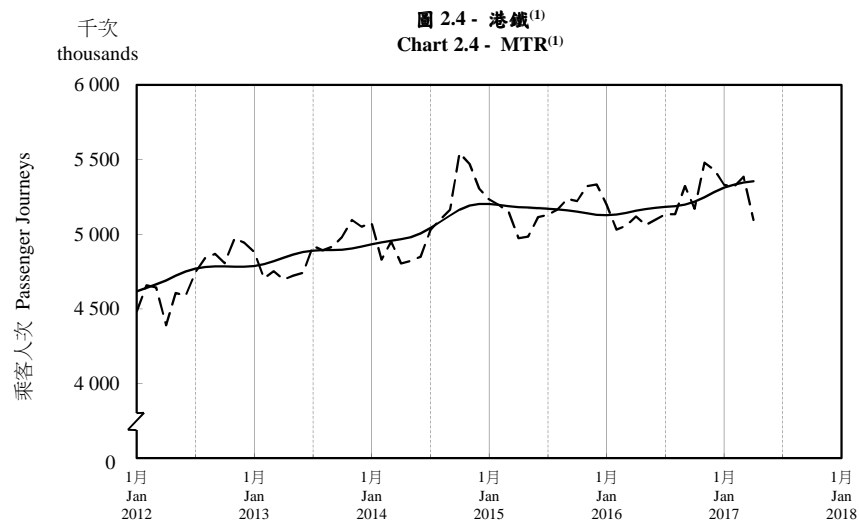

## 按月劃分的平均每日乘客人次趨勢 Trend of Average Daily Passenger Journeys by Month

2017/04

註：(1) 包括港鐵線路、機場快線及輕鐵。  
Note: (1) Including MTR Lines, Airport Express Line and Light Rail.

--- 平均每日 Average Daily  
—— 趨勢 Trend

趨勢：以「X-12自迴歸-求和-移動平均」方法估算  
Trend: Estimated by X-12 ARIMA Method