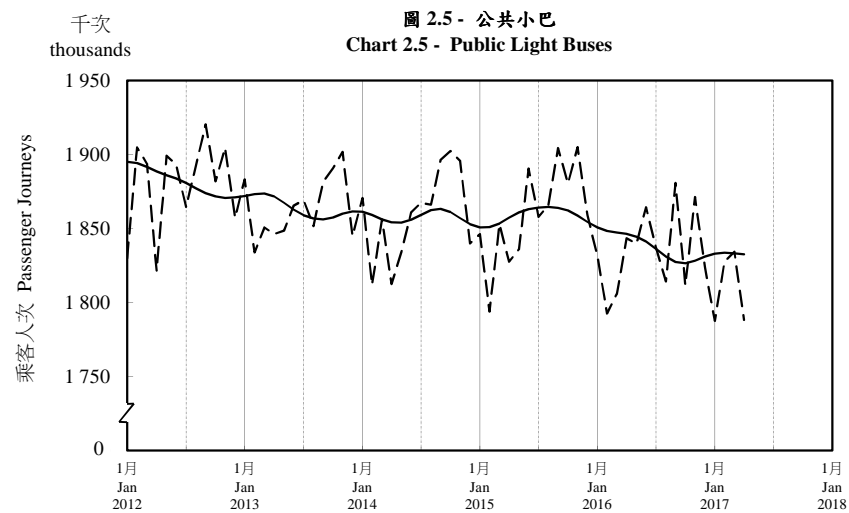

按月劃分的平均每日乘客人次趨勢 Trend of Average Daily Passenger Journeys by Month

2017/04

註：(1) 包括港鐵線路、機場快線及輕鐵。
Note: (1) Including MTR Lines, Airport Express Line and Light Rail.

--- 平均每日 Average Daily
—— 趨勢 Trend

趨勢：以「X-12自迴歸-求和-移動平均」方法估算
Trend: Estimated by X-12 ARIMA Method