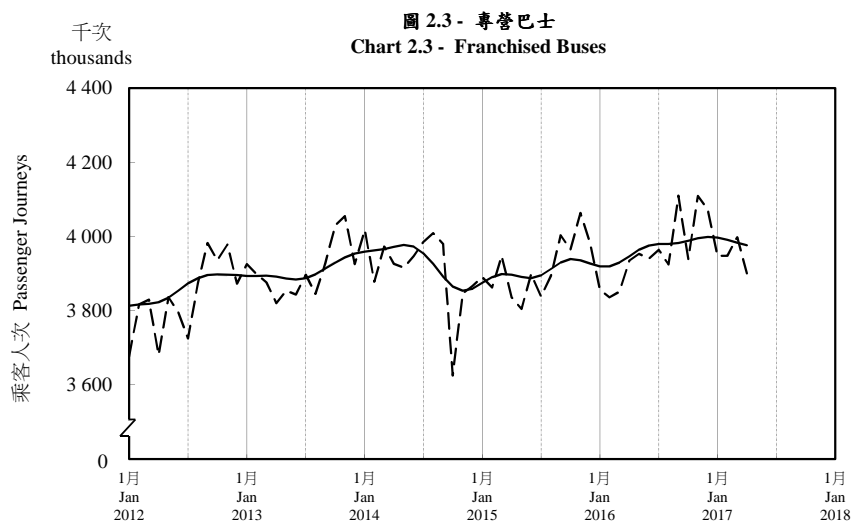

按月劃分的平均每日乘客人次趨勢 Trend of Average Daily Passenger Journeys by Month

2017/04

註：(1) 包括港鐵線路、機場快線及輕鐵。
Note: (1) Including MTR Lines, Airport Express Line and Light Rail.

--- 平均每日 Average Daily
—— 趨勢 Trend

趨勢：以「X-12自迴歸-求和-移動平均」方法估算
Trend: Estimated by X-12 ARIMA Method