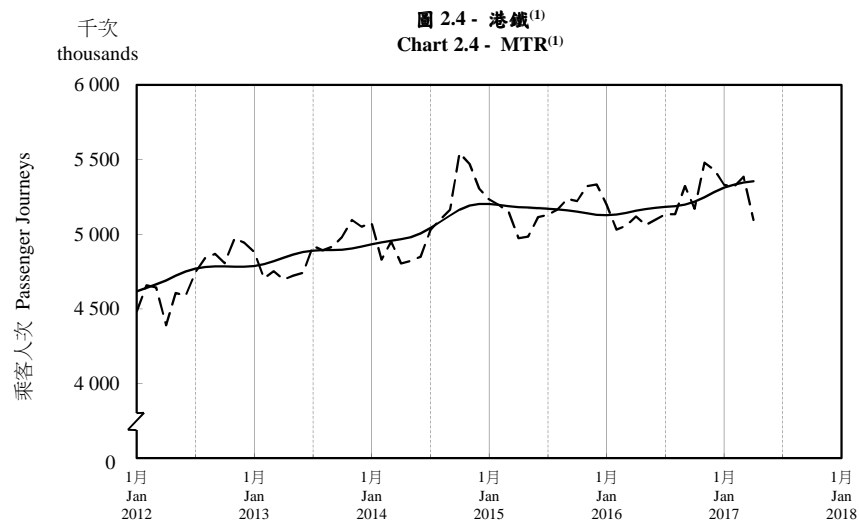

按月劃分的平均每日乘客人次趨勢 Trend of Average Daily Passenger Journeys by Month

2017/04

註：(1) 包括港鐵線路、機場快線及輕鐵。
Note: (1) Including MTR Lines, Airport Express Line and Light Rail.

--- 平均每日 Average Daily
—— 趨勢 Trend

趨勢：以「X-12自迴歸-求和-移動平均」方法估算
Trend: Estimated by X-12 ARIMA Method