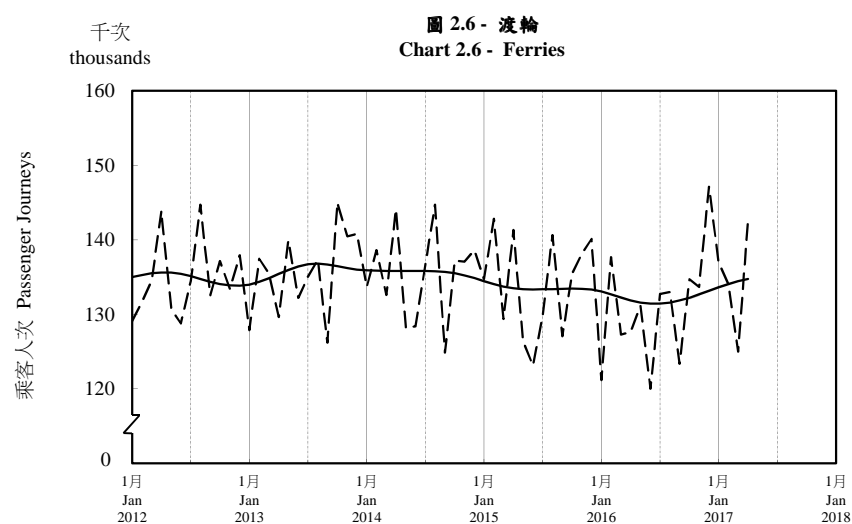

按月劃分的平均每日乘客人次趨勢 Trend of Average Daily Passenger Journeys by Month

2017/04

註：(1) 包括港鐵線路、機場快線及輕鐵。
Note: (1) Including MTR Lines, Airport Express Line and Light Rail.

--- 平均每日 Average Daily
—— 趨勢 Trend

趨勢：以「X-12自迴歸-求和-移動平均」方法估算
Trend: Estimated by X-12 ARIMA Method