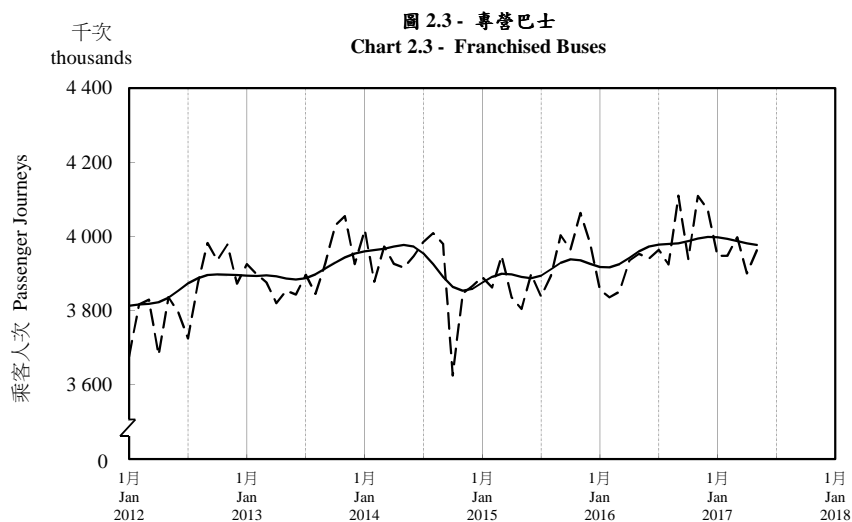

按月劃分的平均每日乘客人次趨勢 Trend of Average Daily Passenger Journeys by Month

2017/05

註：(1) 包括港鐵線路、機場快線及輕鐵。
Note: (1) Including MTR Lines, Airport Express Line and Light Rail.

--- 平均每日 Average Daily
—— 趨勢 Trend

趨勢：以「X-12自迴歸-求和-移動平均」方法估算
Trend : Estimated by X-12 ARIMA Method