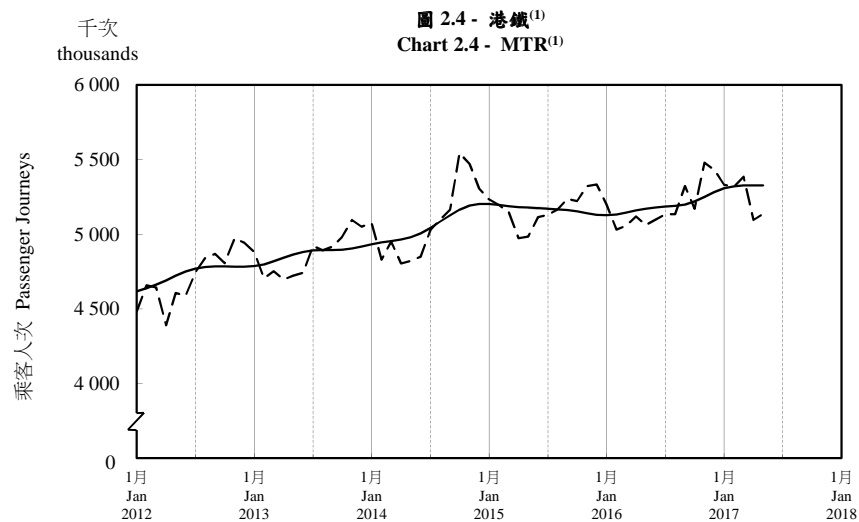

按月劃分的平均每日乘客人次趨勢 Trend of Average Daily Passenger Journeys by Month

2017/05

註：(1) 包括港鐵線路、機場快線及輕鐵。
Note: (1) Including MTR Lines, Airport Express Line and Light Rail.

--- 平均每日 Average Daily
—— 趨勢 Trend

趨勢：以「X-12自迴歸-求和-移動平均」方法估算
Trend : Estimated by X-12 ARIMA Method