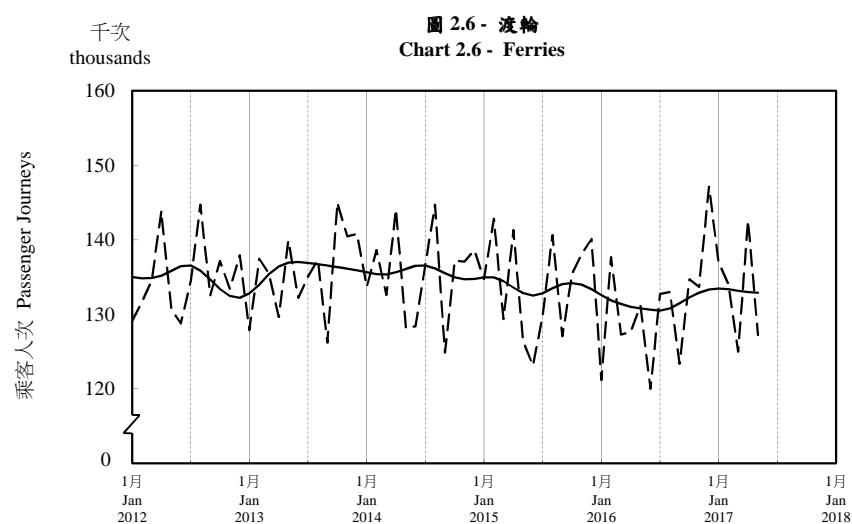

按月劃分的平均每日乘客人次趨勢 Trend of Average Daily Passenger Journeys by Month

2017/05

註：(1) 包括港鐵線路、機場快線及輕鐵。
Note: (1) Including MTR Lines, Airport Express Line and Light Rail.

--- 平均每日 Average Daily
—— 趨勢 Trend

趨勢：以「X-12自迴歸-求和-移動平均」方法估算
Trend : Estimated by X-12 ARIMA Method