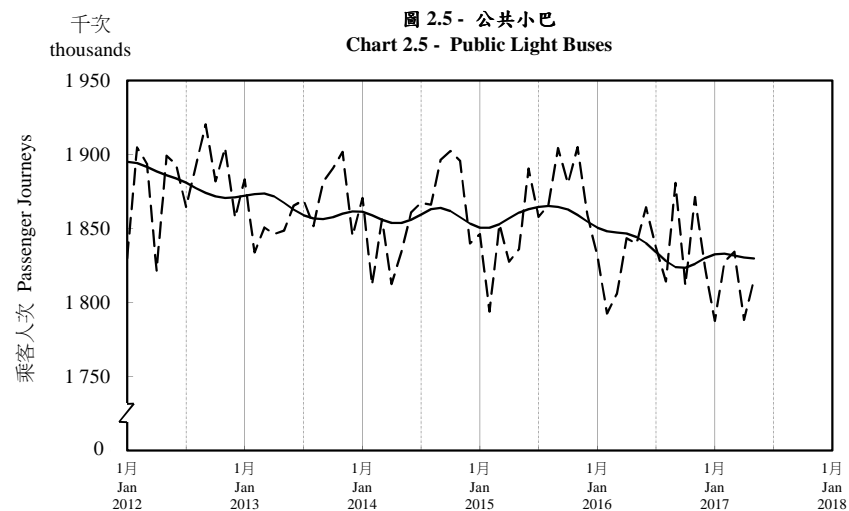

按月劃分的平均每日乘客人次趨勢 Trend of Average Daily Passenger Journeys by Month

2017/05

註：(1) 包括港鐵線路、機場快線及輕鐵。
Note: (1) Including MTR Lines, Airport Express Line and Light Rail.

--- 平均每日 Average Daily
—— 趨勢 Trend

趨勢：以「X-12自迴歸-求和-移動平均」方法估算
Trend : Estimated by X-12 ARIMA Method