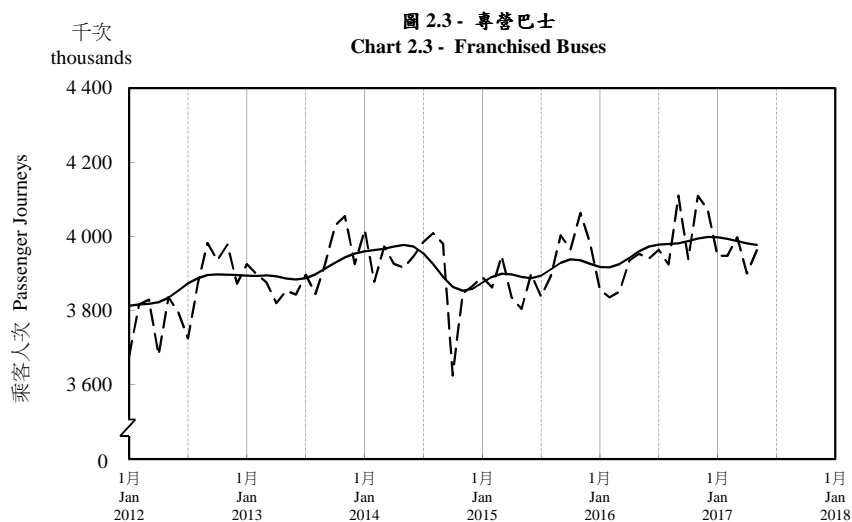

## 按月劃分的平均每日乘客人次趨勢 Trend of Average Daily Passenger Journeys by Month

2017/05

註：(1) 包括港鐵線路、機場快線及輕鐵。  
Note: (1) Including MTR Lines, Airport Express Line and Light Rail.

--- 平均每日 Average Daily  
—— 趨勢 Trend

趨勢：以「X-12自迴歸-求和-移動平均」方法估算  
Trend: Estimated by X-12 ARIMA Method