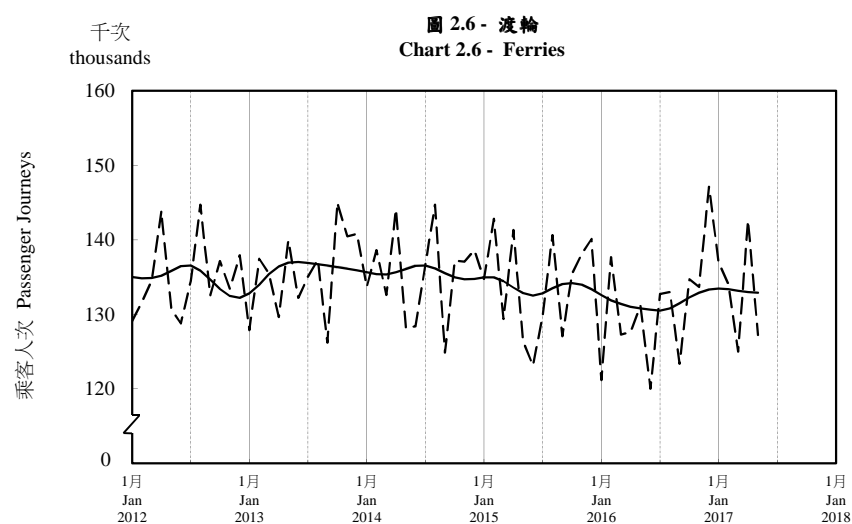

## 按月劃分的平均每日乘客人次趨勢 Trend of Average Daily Passenger Journeys by Month

2017/05

註：(1) 包括港鐵線路、機場快線及輕鐵。  
Note: (1) Including MTR Lines, Airport Express Line and Light Rail.

--- 平均每日 Average Daily  
—— 趨勢 Trend

趨勢：以「X-12自迴歸-求和-移動平均」方法估算  
Trend: Estimated by X-12 ARIMA Method