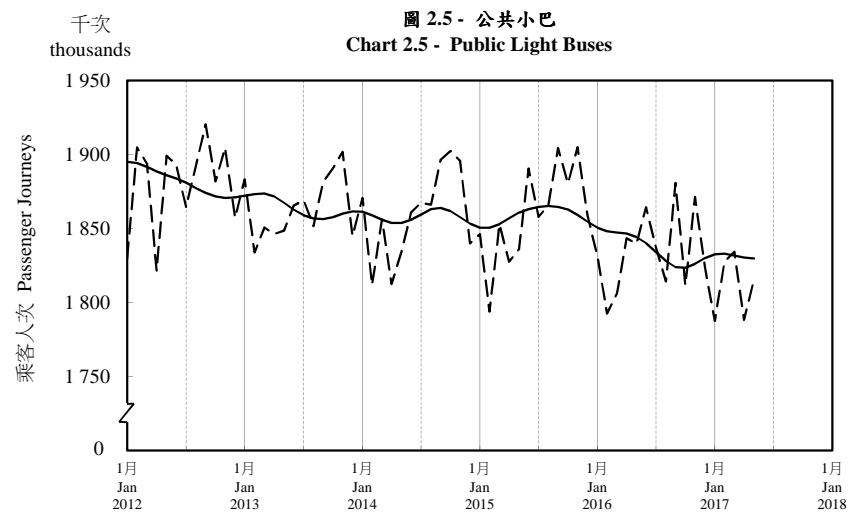

## 按月劃分的平均每日乘客人次趨勢 Trend of Average Daily Passenger Journeys by Month

2017/05

註：(1) 包括港鐵線路、機場快線及輕鐵。  
Note: (1) Including MTR Lines, Airport Express Line and Light Rail.

--- 平均每日 Average Daily  
—— 趨勢 Trend

趨勢：以「X-12自迴歸-求和-移動平均」方法估算  
Trend: Estimated by X-12 ARIMA Method