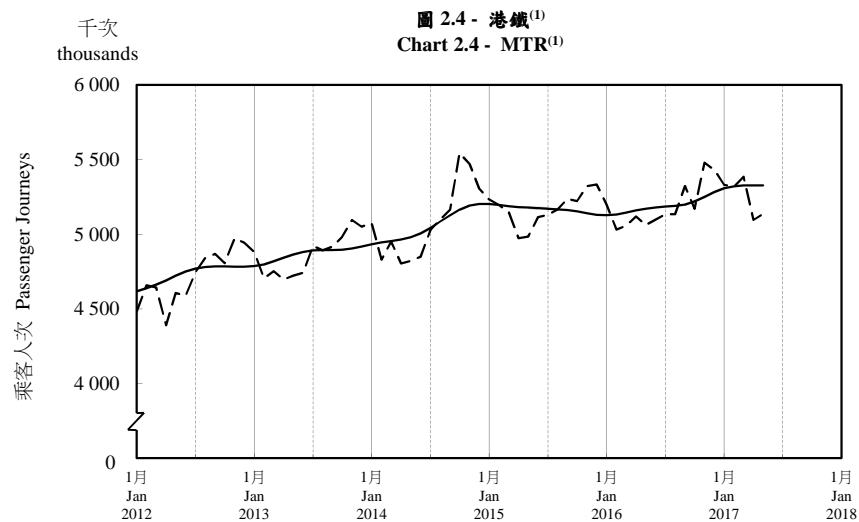

## 按月劃分的平均每日乘客人次趨勢 Trend of Average Daily Passenger Journeys by Month

2017/05

註：(1) 包括港鐵線路、機場快線及輕鐵。  
Note: (1) Including MTR Lines, Airport Express Line and Light Rail.

--- 平均每日 Average Daily  
—— 趨勢 Trend

趨勢：以「X-12自迴歸-求和-移動平均」方法估算  
Trend: Estimated by X-12 ARIMA Method